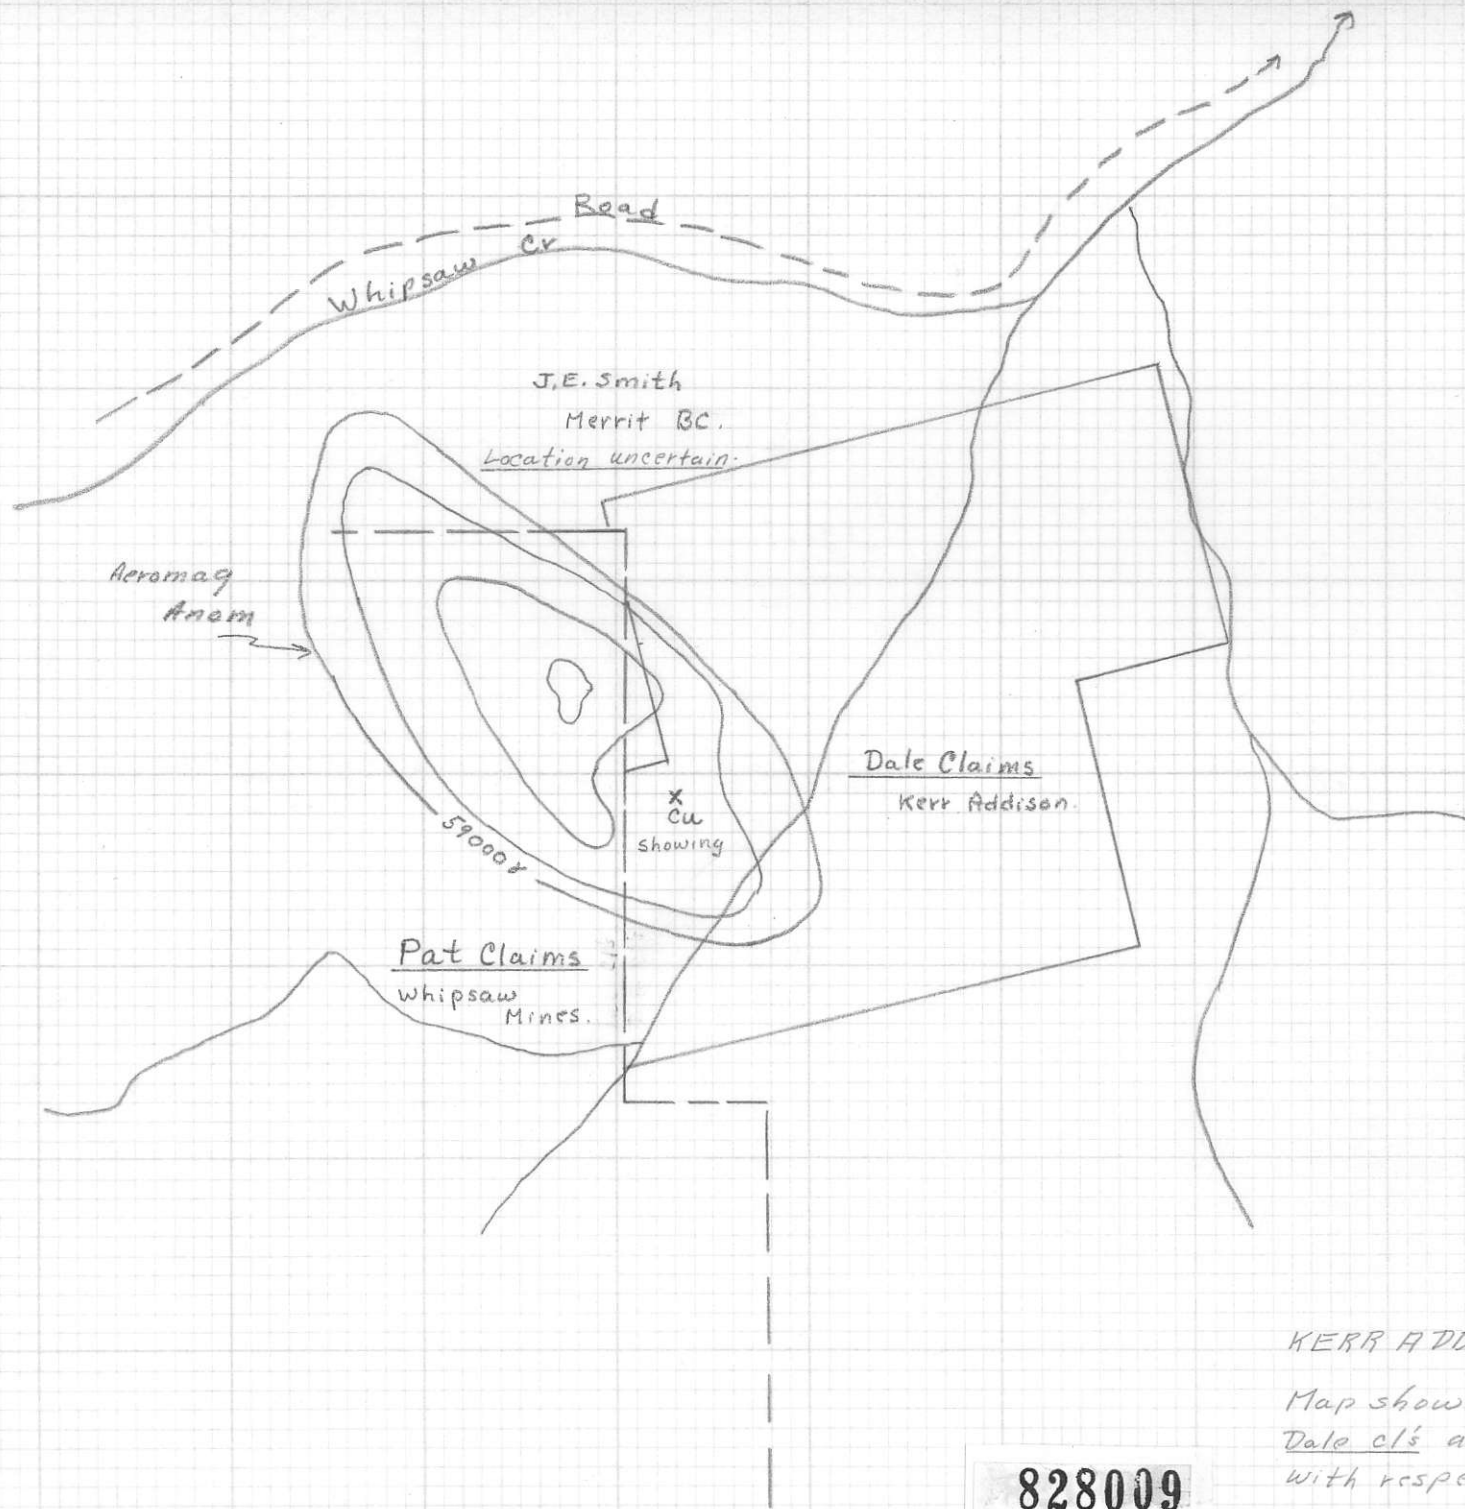

SHEET NO. OF

JOB NO.

SUBJECT

DATE

BY

DATE

CHKD. BY

828009

KERR ADDISON MINES LTD.

Map showing relation of
Dale cl's and Cu showing
with respect to Aeromag
Anomaly
1" = 2000' July 1971