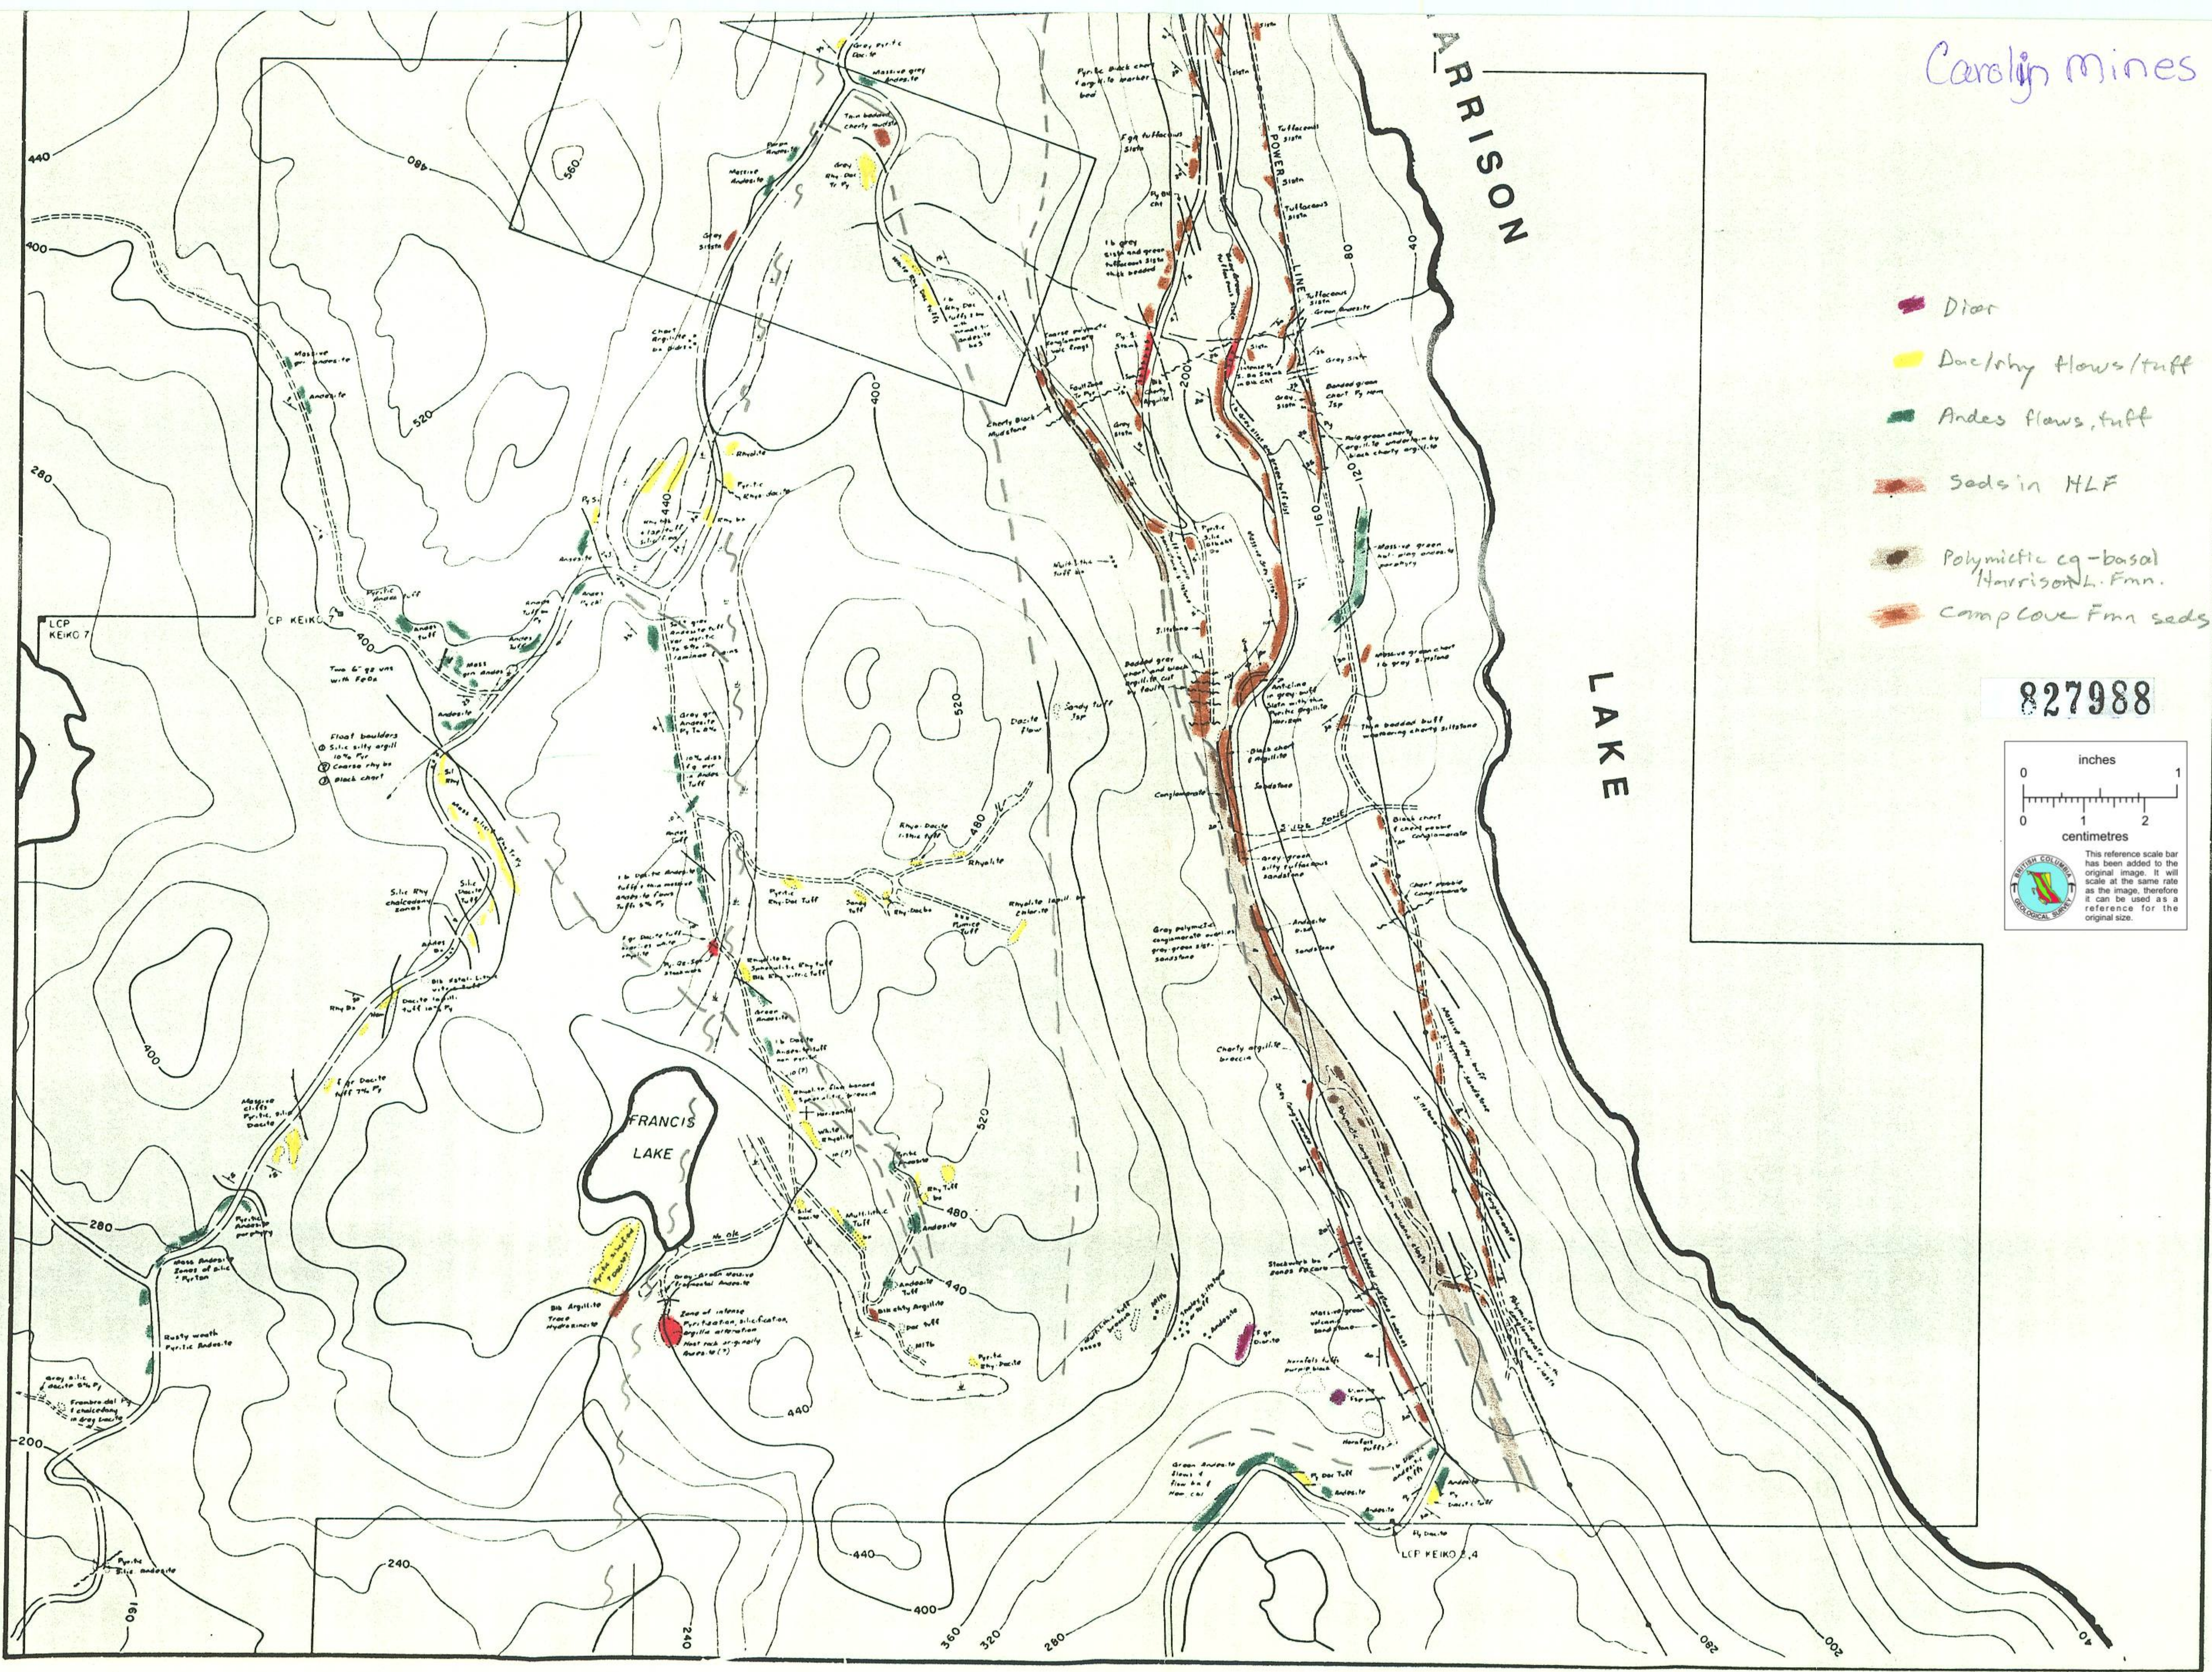

Carolin mines

- Dior
- Dac/hy flows/tuff
- Andes flows, tuff
- Seds in HLF
- Polymictic cg-basal Harrison L. Fmn.
- Camp Love Fmn seds

827988

This reference scale bar has been added to the original image. It will scale at the same rate as the image, therefore it can be used as a reference for the original size.