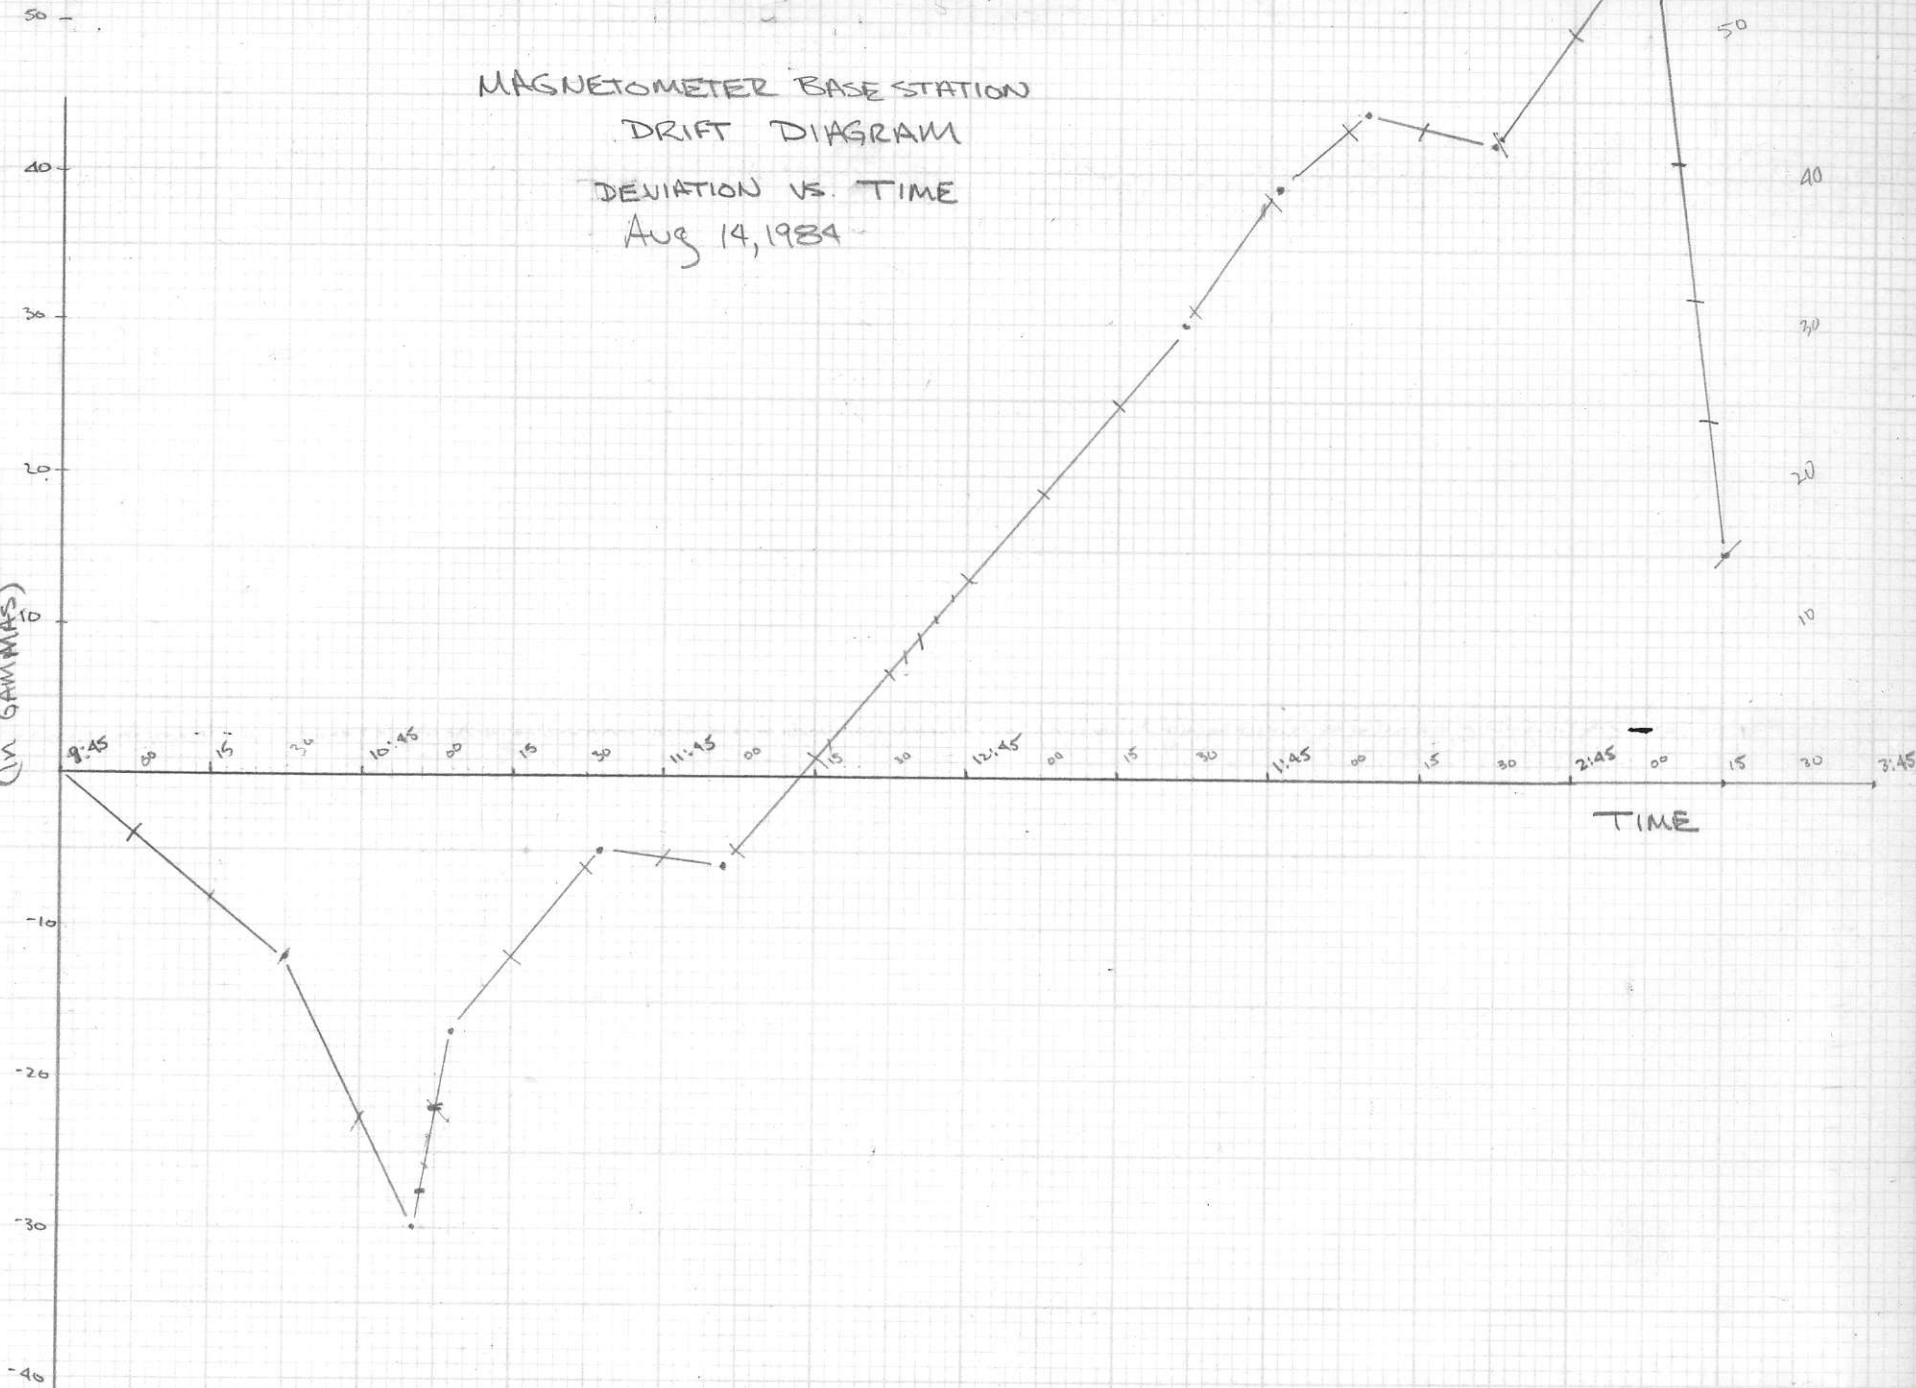

MAGNETOMETER SURVEY - NORTH ZONE

BASILINE STATION DRIFT VS. TIME

AUGUST 24, 1989

827806
Hoodoo
104B/14

DRIFT (IN GAMMAS)

TIME

40
30
20
10
0
-10
-20
-30
-40

11:00

11:30

12:00

12:30

MAGNETOMETER BASE STATION
DRIFT DIAGRAM
DEVIATION VS. TIME
Aug 14, 1984

DEVIATION FROM
BASE READING
(IN GAMMAS)

TIME

MAGNETOMETER SURVEY

BASE STATION DRIFT

DEVIATION VS TIME

Aug 19, 1984

MAGNETOMETER SURVEY - NORTH ZONE

BASE LINE STATION DRIFT VS TIME

August 21, 1989

MAGNETOMETER SURVEY - NORTH ZONE

BASELINE STATION DRIFT VS. TIME

AUGUST 23, 1984