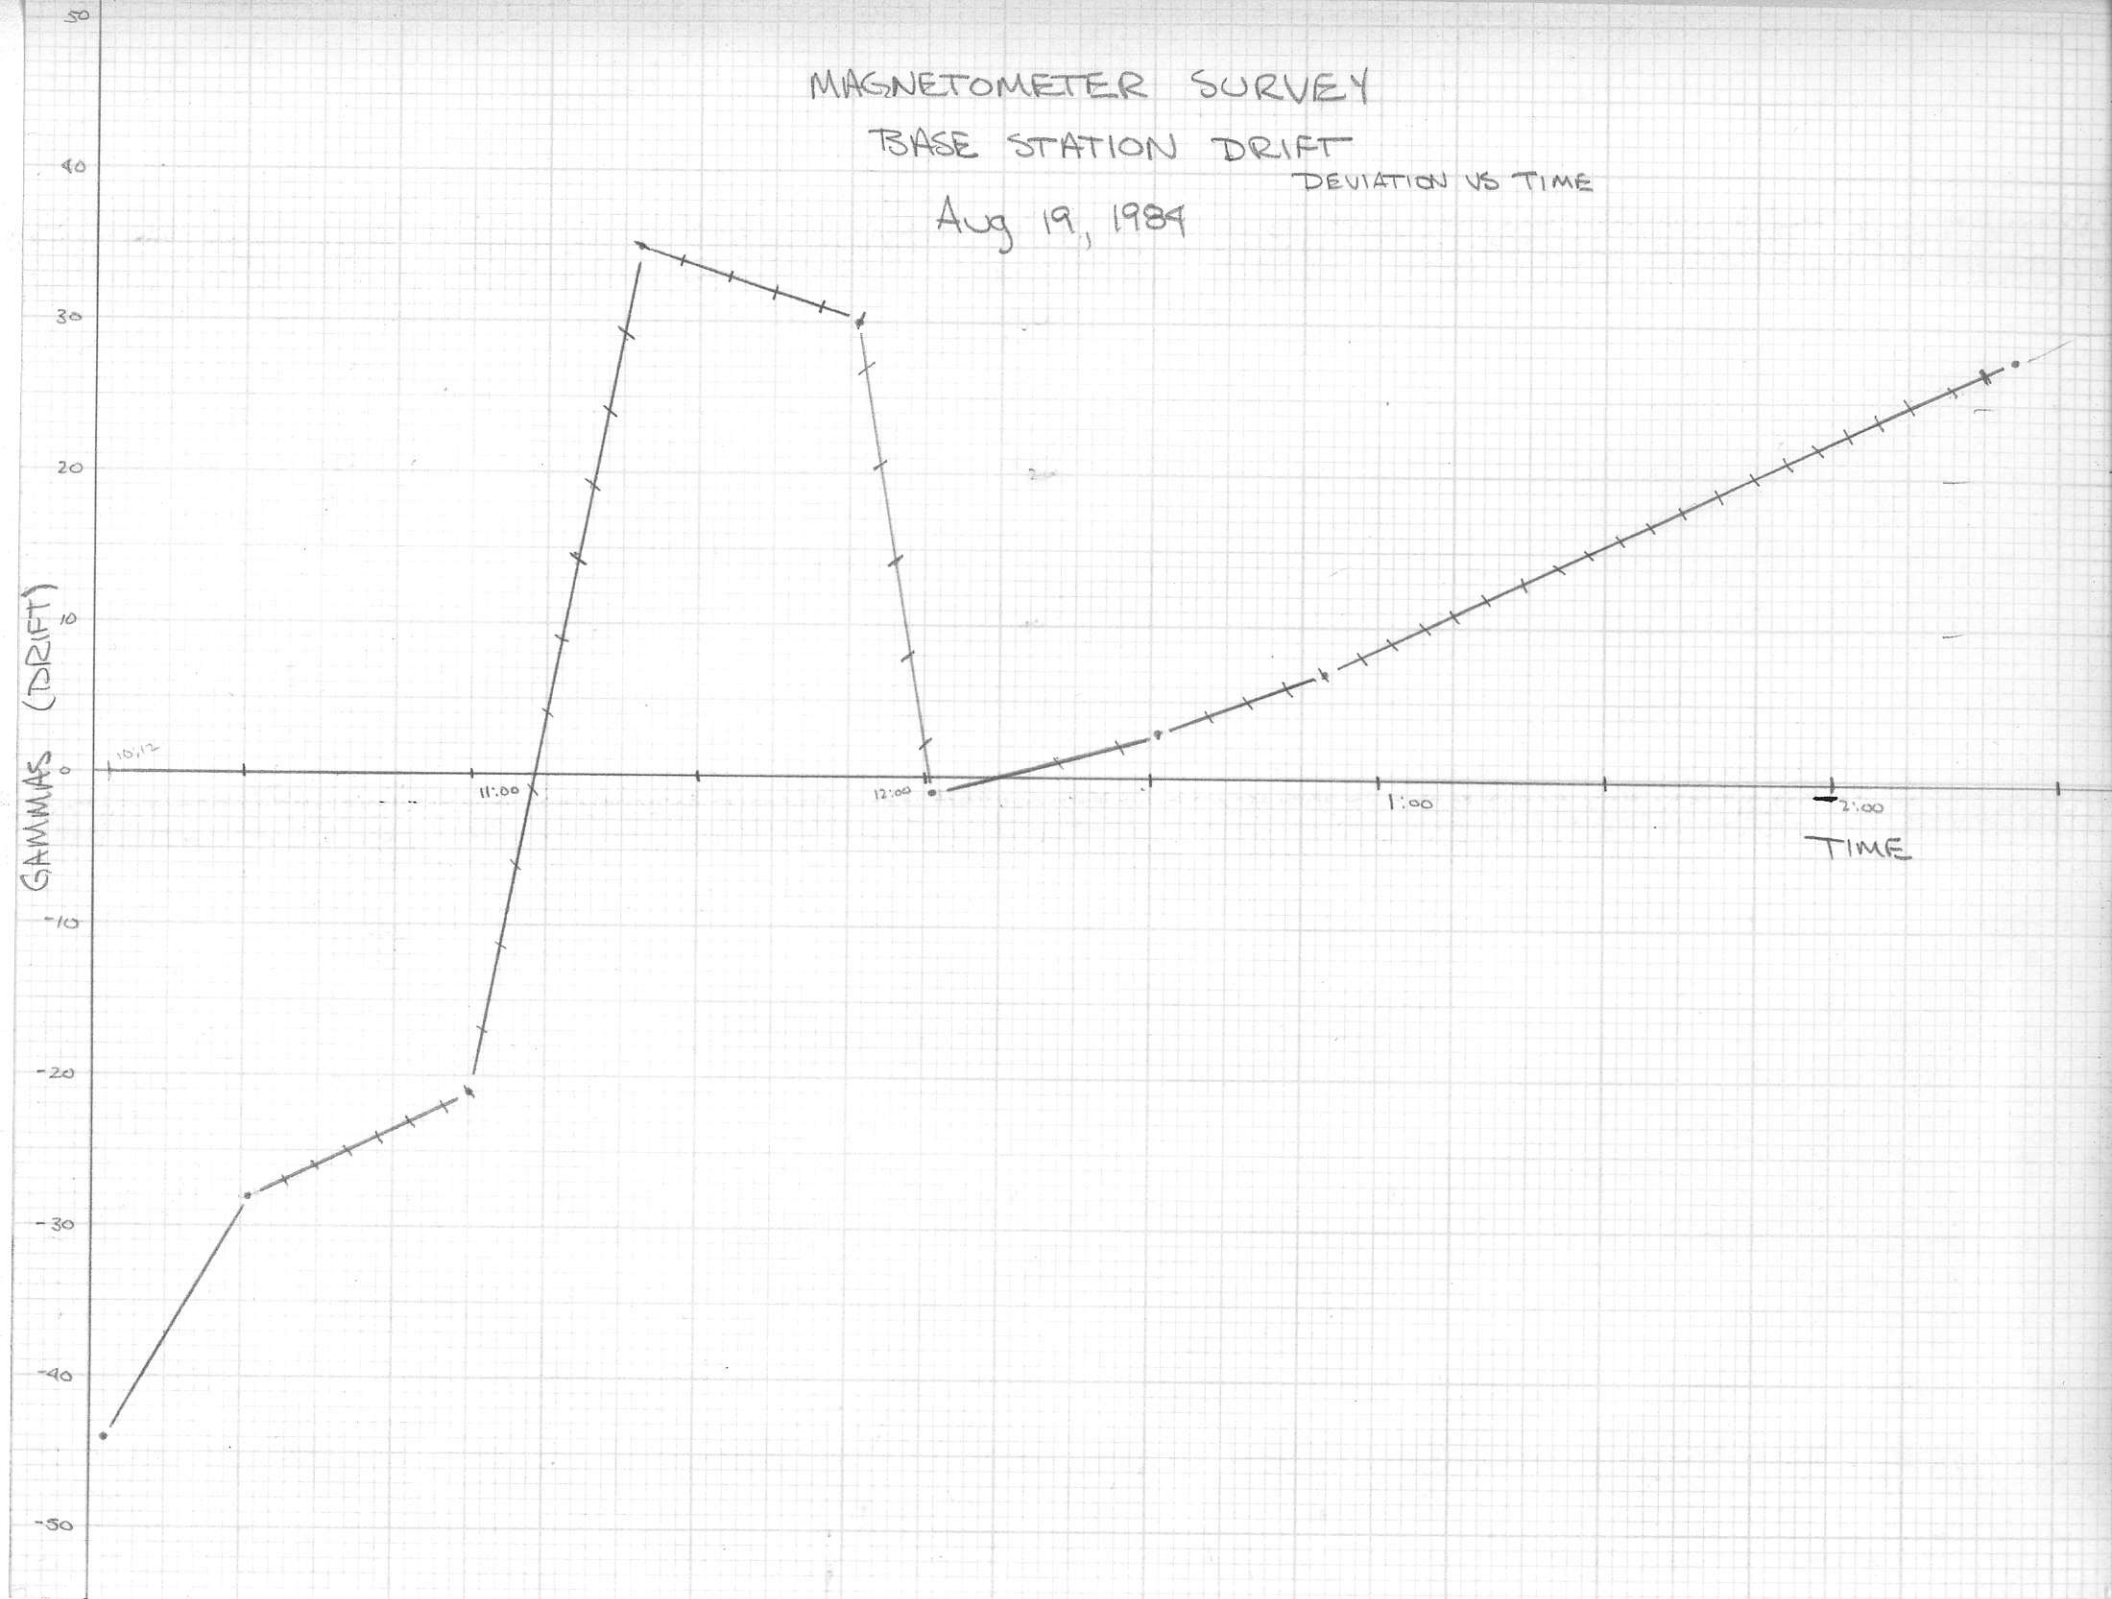

MAGNETOMETER SURVEY - NORTH ZONE

BASILINE STATION DRIFT VS. TIME

AUGUST 24, 1989

827806
Hoodoo
104B/14

DRIFT (IN GAMMAS)

TIME

40
30
20
10
0
-10
-20
-30
-40

11:00

11:30

12:00

12:30

MAGNETOMETER BASE STATION
DRIFT DIAGRAM
DEVIATION VS. TIME
Aug 14, 1984

DEVIATION FROM
BASE READING
(IN GAMMAS)

TIME

MAGNETOMETER SURVEY

BASE STATION DRIFT

DEVIATION VS TIME

Aug 19, 1984

MAGNETOMETER SURVEY - NORTH ZONE

BASE LINE STATION DRIFT VS TIME

August 21, 1989

MAGNETOMETER SURVEY - NORTH ZONE

BASELINE STATION DRIFT VS. TIME

AUGUST 23, 1984