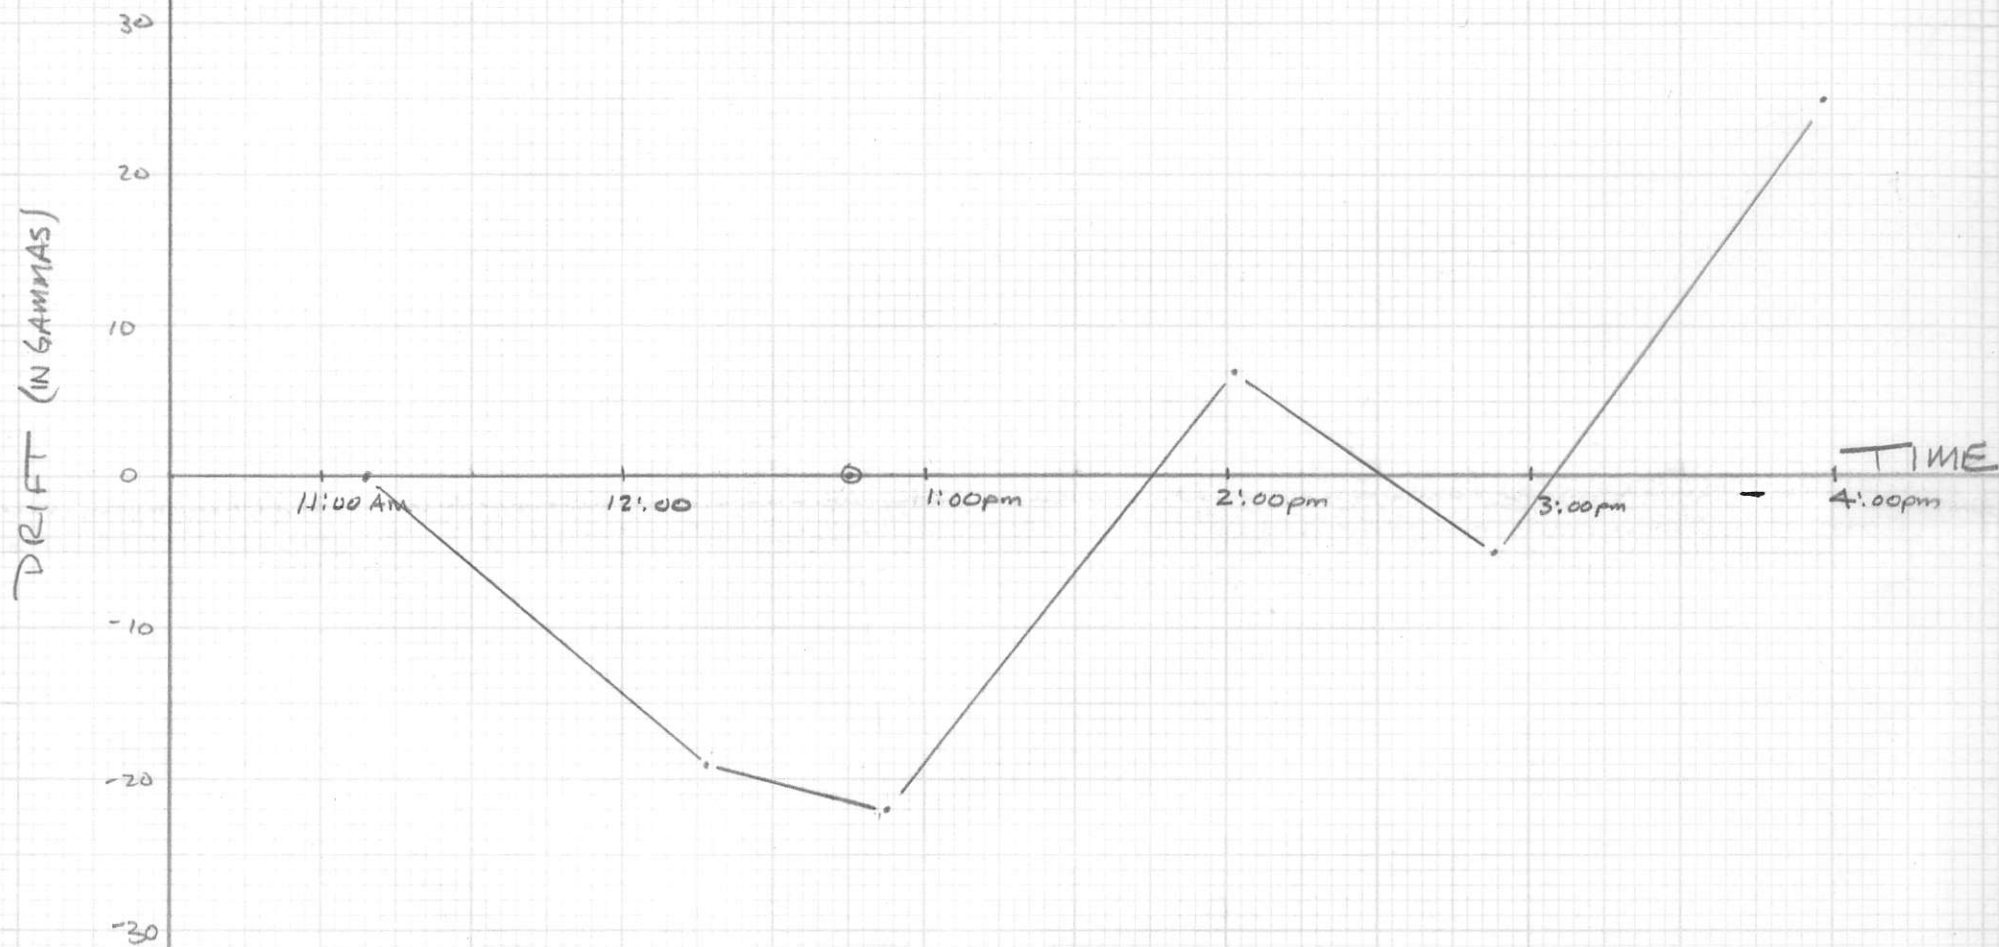

11:30

12:00

12:30

MAGNETOMETER BASE STATION
DRIFT DIAGRAM
DEVIATION VS. TIME
Aug 14, 1984

DEVIATION FROM
BASE READING
(IN GAMMAS)

TIME

MAGNETOMETER SURVEY

BASE STATION DRIFT

DEVIATION VS TIME

Aug 19, 1984

MAGNETOMETER SURVEY - NORTH ZONE

BASE LINE STATION DRIFT VS TIME

August 21, 1989

MAGNETOMETER SURVEY - NORTH ZONE

BASELINE STATION DRIFT VS. TIME

AUGUST 23, 1984