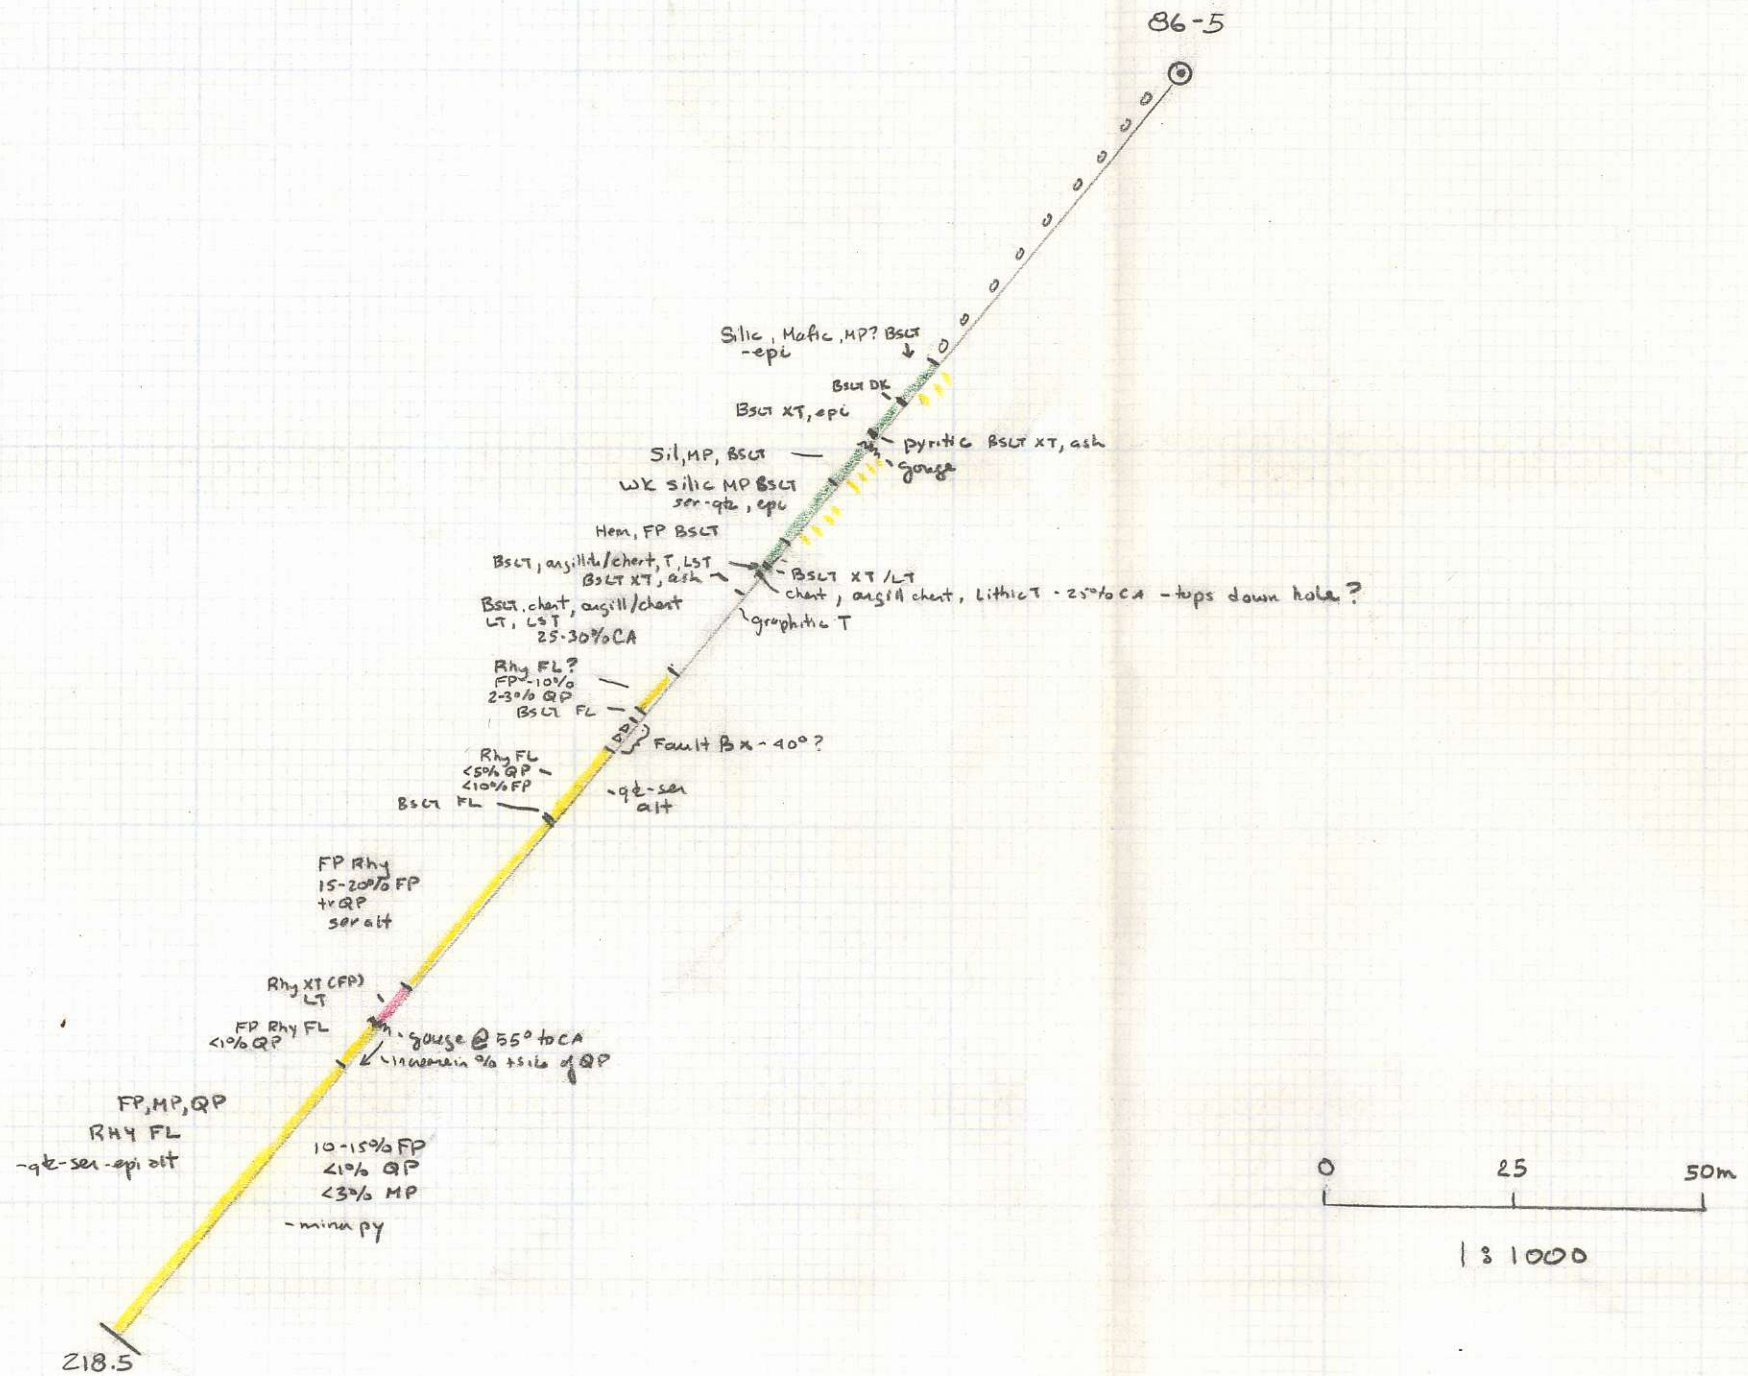

S

LINE 6+00W, LOOKING WEST

N

CANAMERA EXPLORATION - COPPER CANYON -

827569 HQ 04/86
92B/13