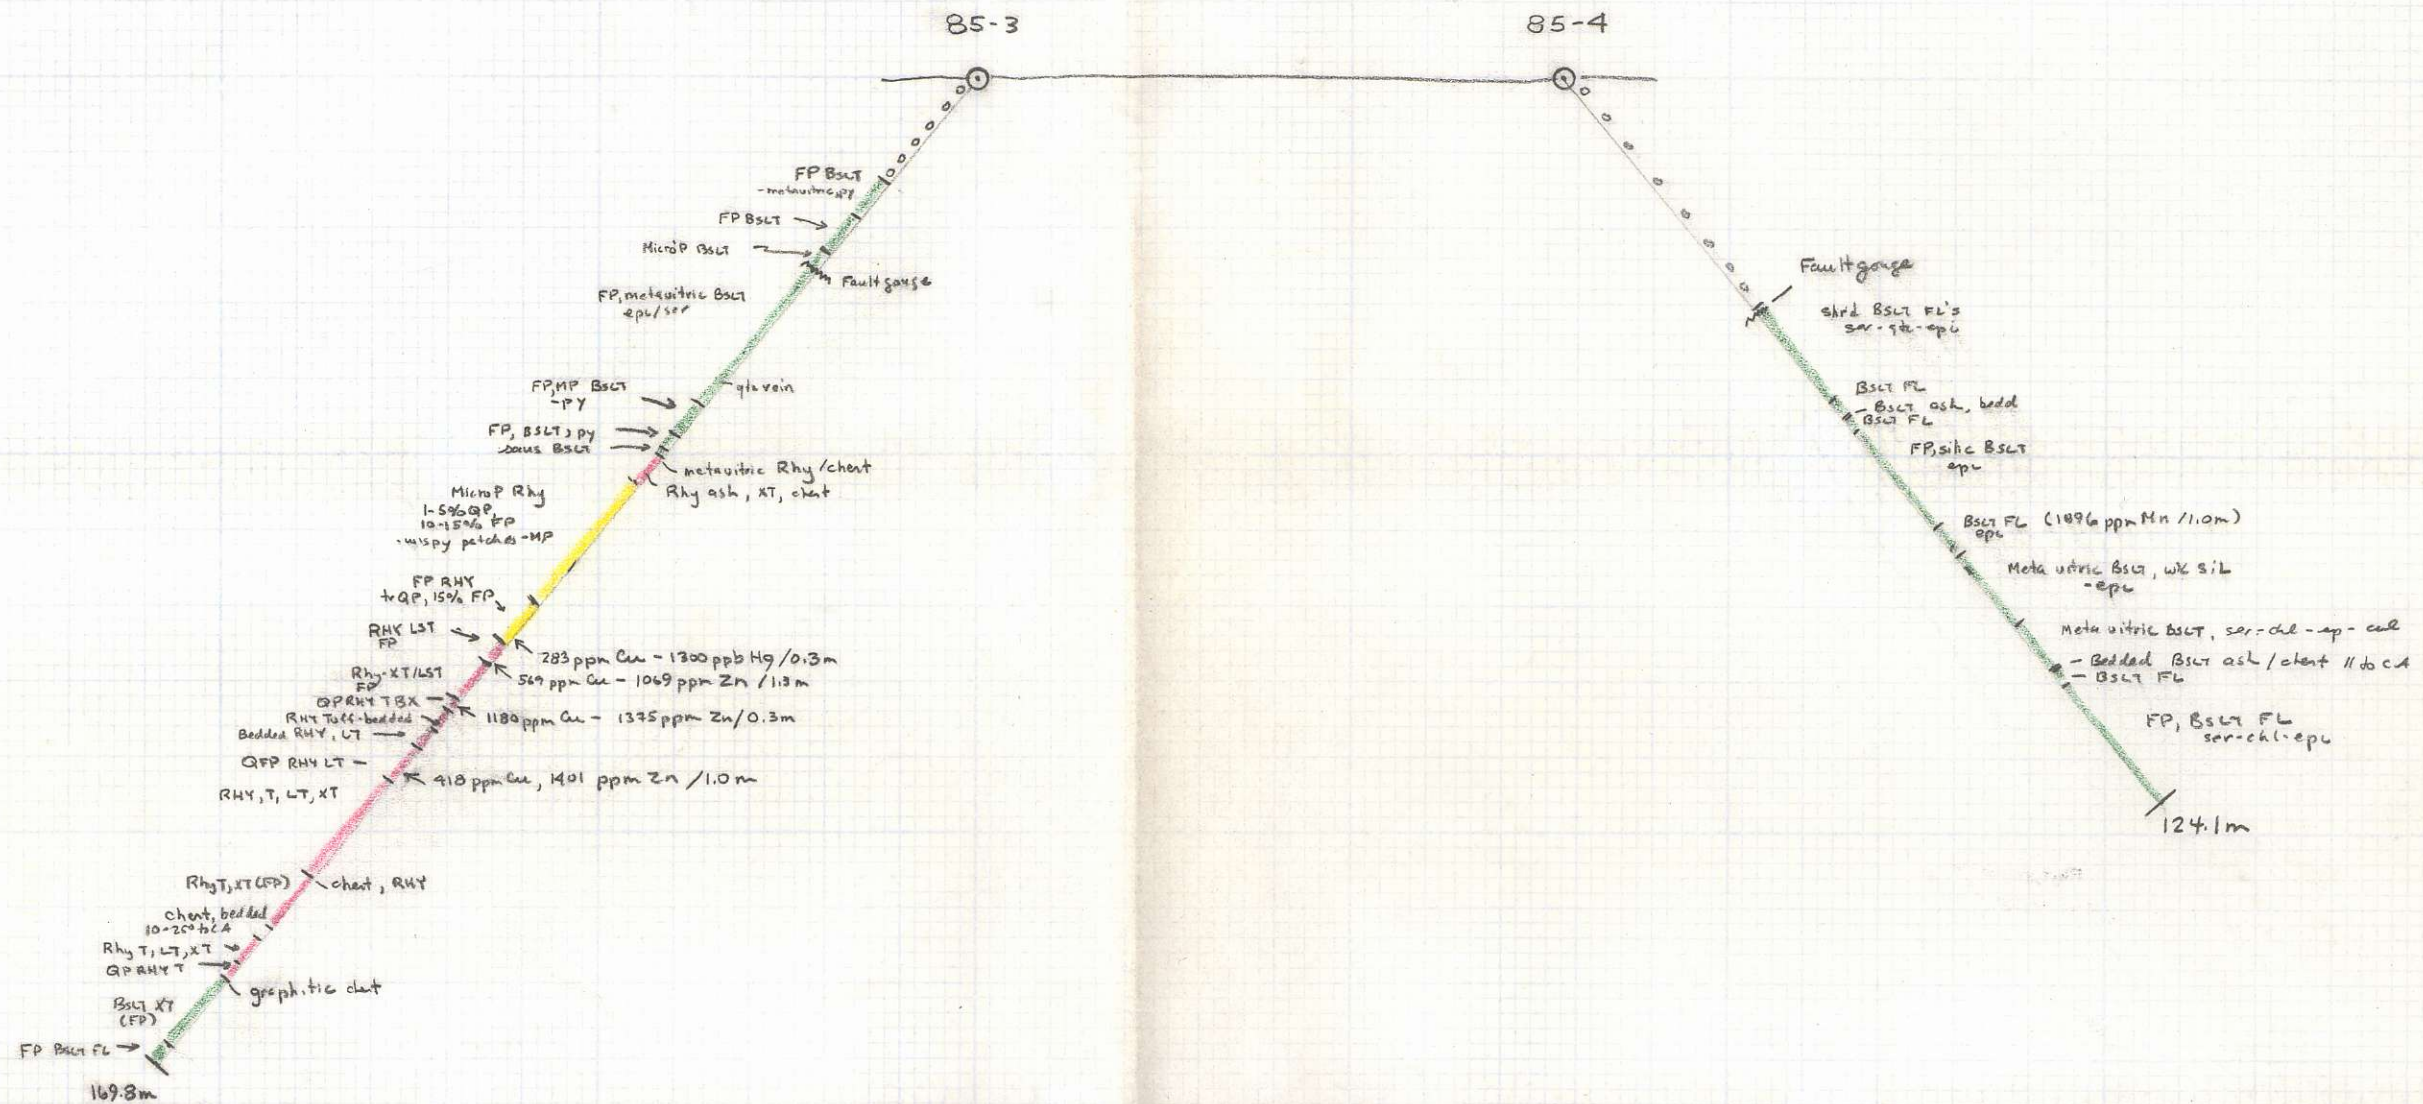

S

N

LINE 4+00W, LOOKING WEST

CANAMERA EXPLORATION

- COPPER CANYON -

827568
92B/13

HIG 04/06