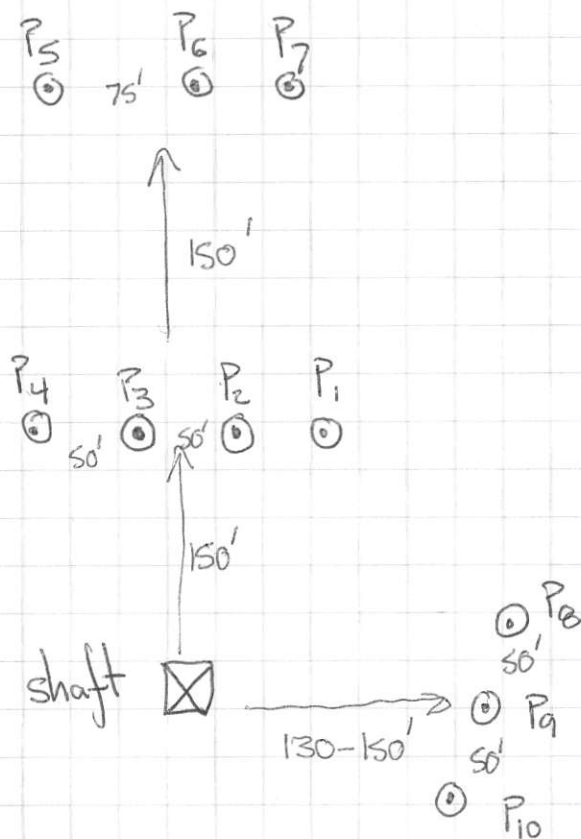

6608 1977
Pine Valley Explorers

Mary Reynolds

827090
Stump Lake-
Jenny Long

6348

PDH Jenny Long

P1	Miss 100'?	
P2	40'?	10-20, 30-40.002 oz Au
P3	20'	
P4	150'	
P5	100'	
P6	120') no Au analysis
P7	140'	
P8	50') slight anom Cu
P9	50'	
P10	90'	