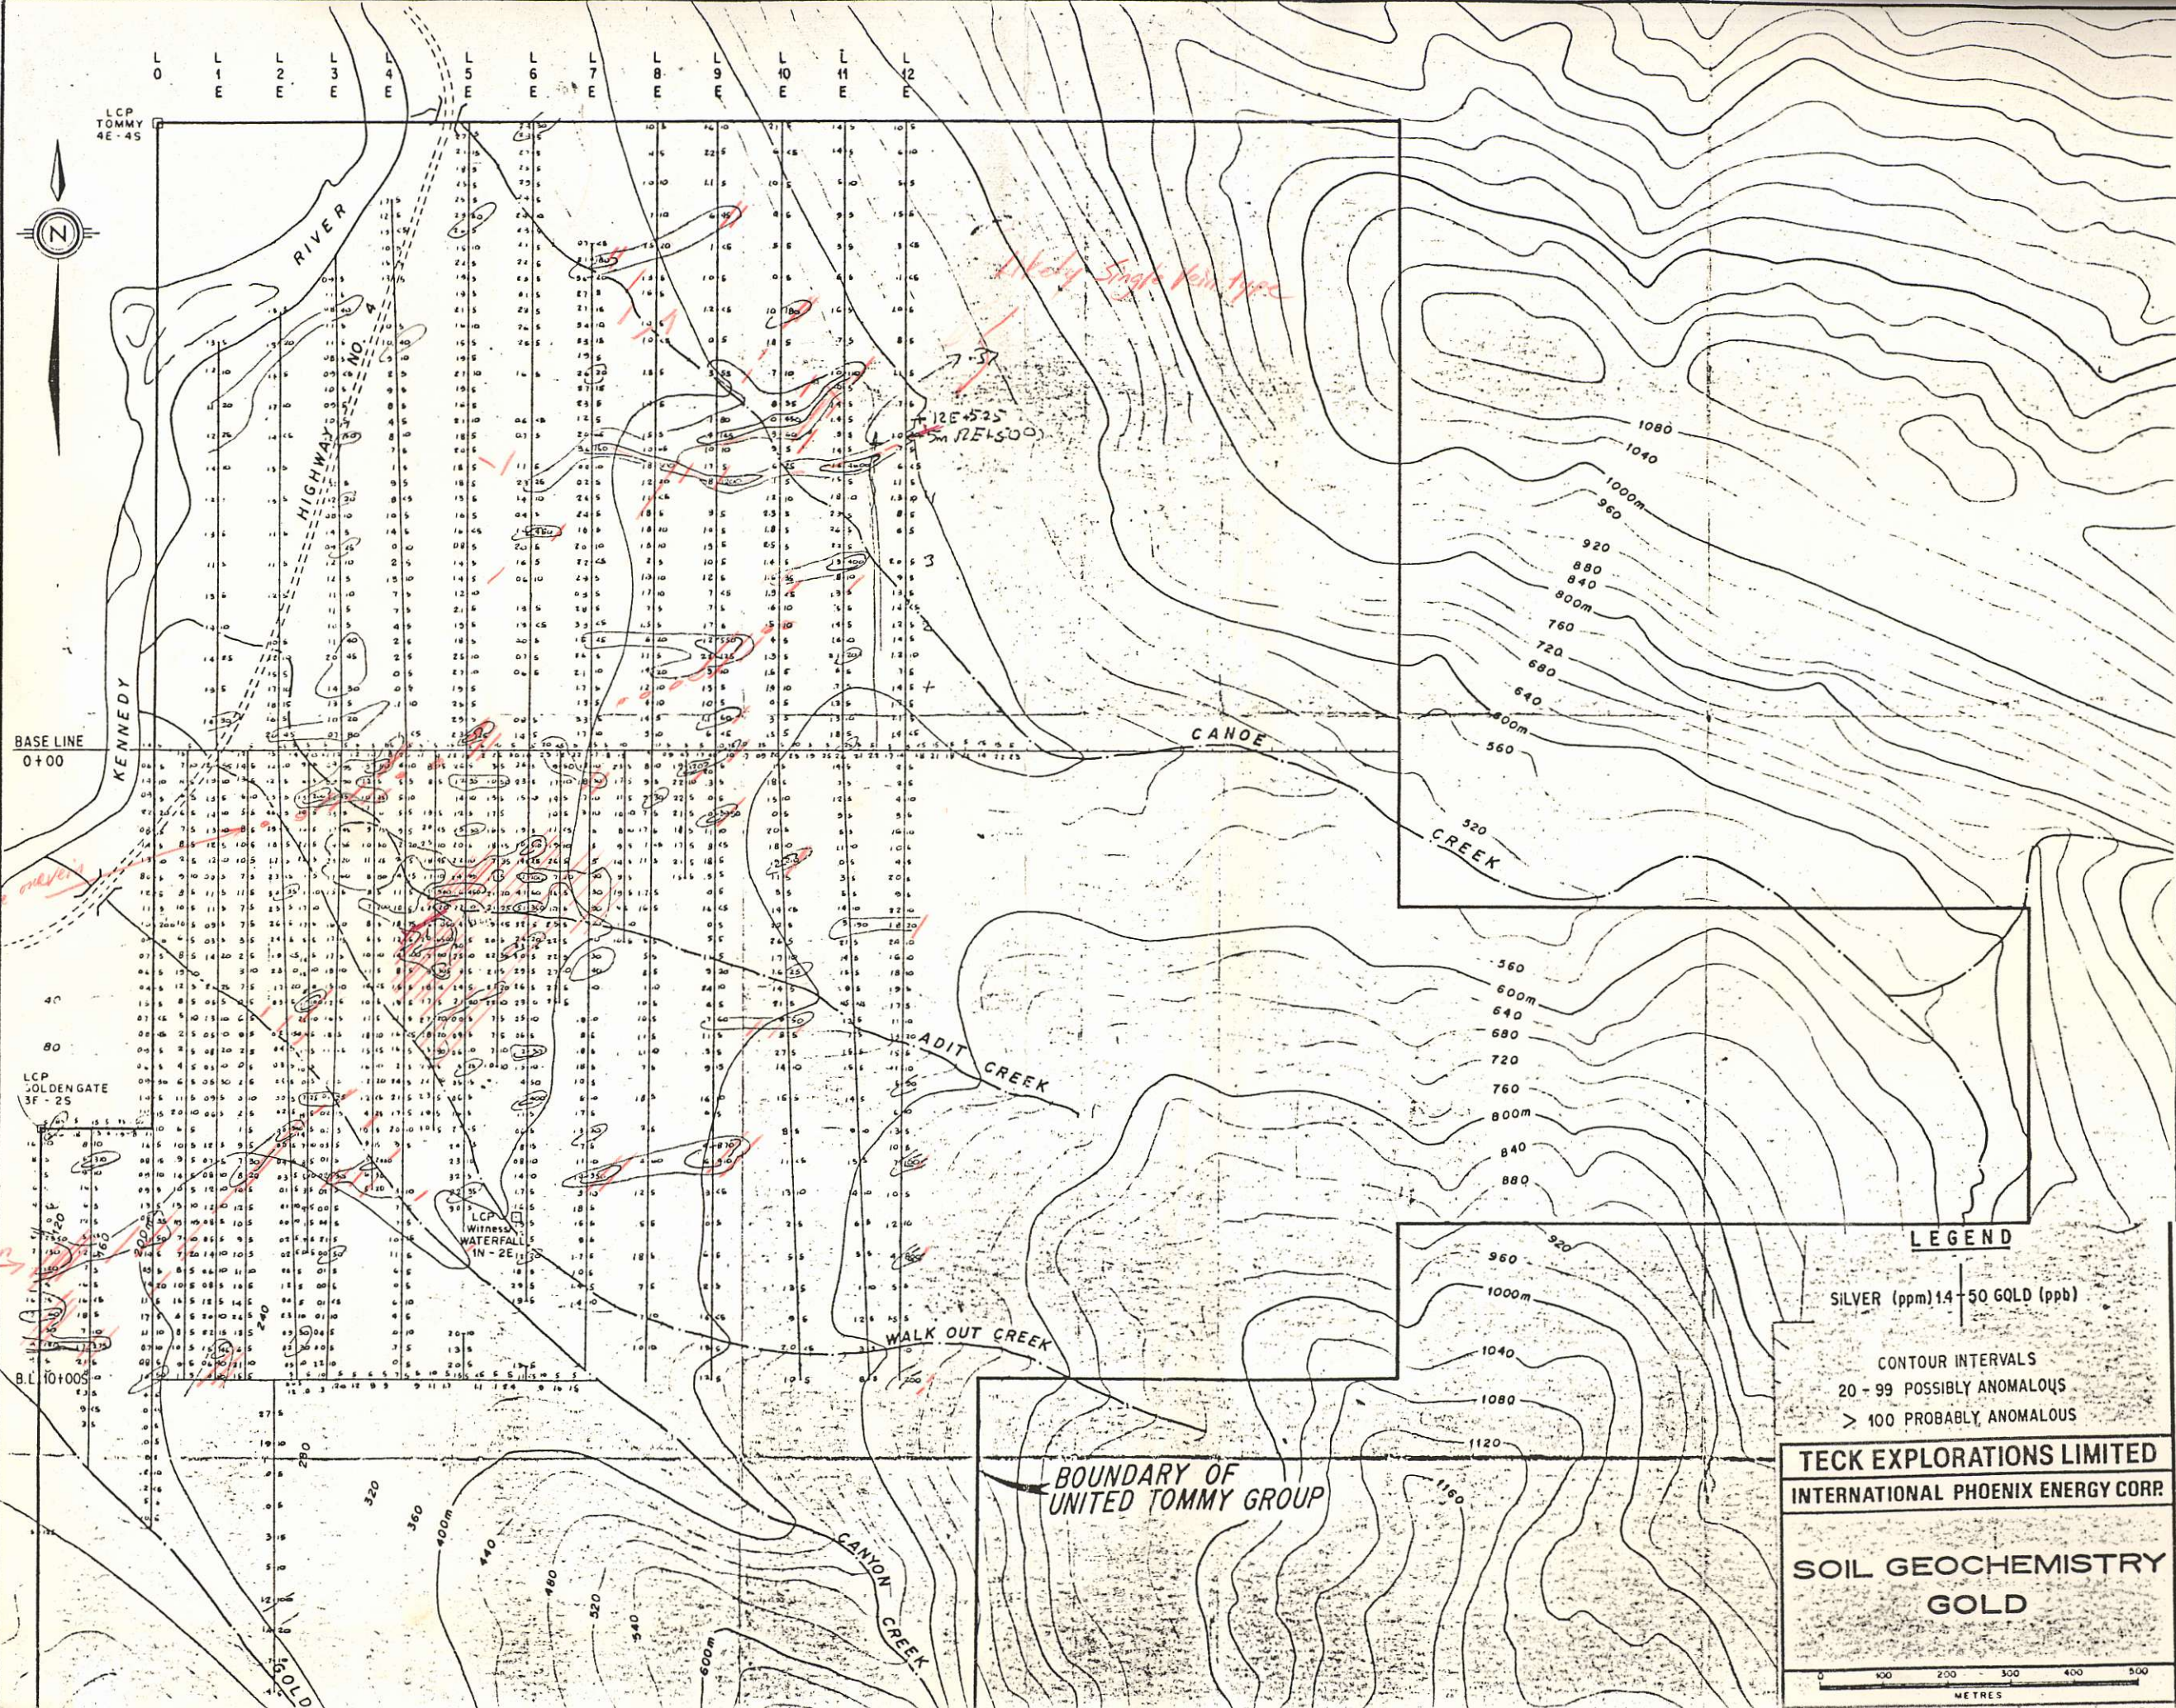

**LEGEND**

SILVER (ppm) 14-50 GOLD (ppb)

CONTOUR INTERVALS  
20 - 99 POSSIBLY ANOMALOUS  
> 100 PROBABLY ANOMALOUS

**TECK EXPLORATIONS LIMITED**  
**INTERNATIONAL PHOENIX ENERGY CORP.**

**SOIL GEOCHEMISTRY**  
**GOLD**

0 100 200 300 400 500  
METRES

UNITED 827000  
TOMMY GROUP  
92F/3  
**REDUCED**  
1:10,000 SCALE

**LEGEND**

SILVER (ppm) 14 - 50 GOLD (ppb)

CONTOUR INTERVALS  
 20 - 99 POSSIBLY ANOMALOUS  
 > 100 PROBABLY ANOMALOUS

**TECK EXPLORATIONS LIMITED**  
**INTERNATIONAL PHOENIX ENERGY CORP.**

**SOIL GEOCHEMISTRY**  
**GOLD**

0 100 200 300 400 500  
 METRES

UNITED 827000  
 TOMMY GROUP  
 92F/3  
**REDUCED**  
 1:10,000 SCALE