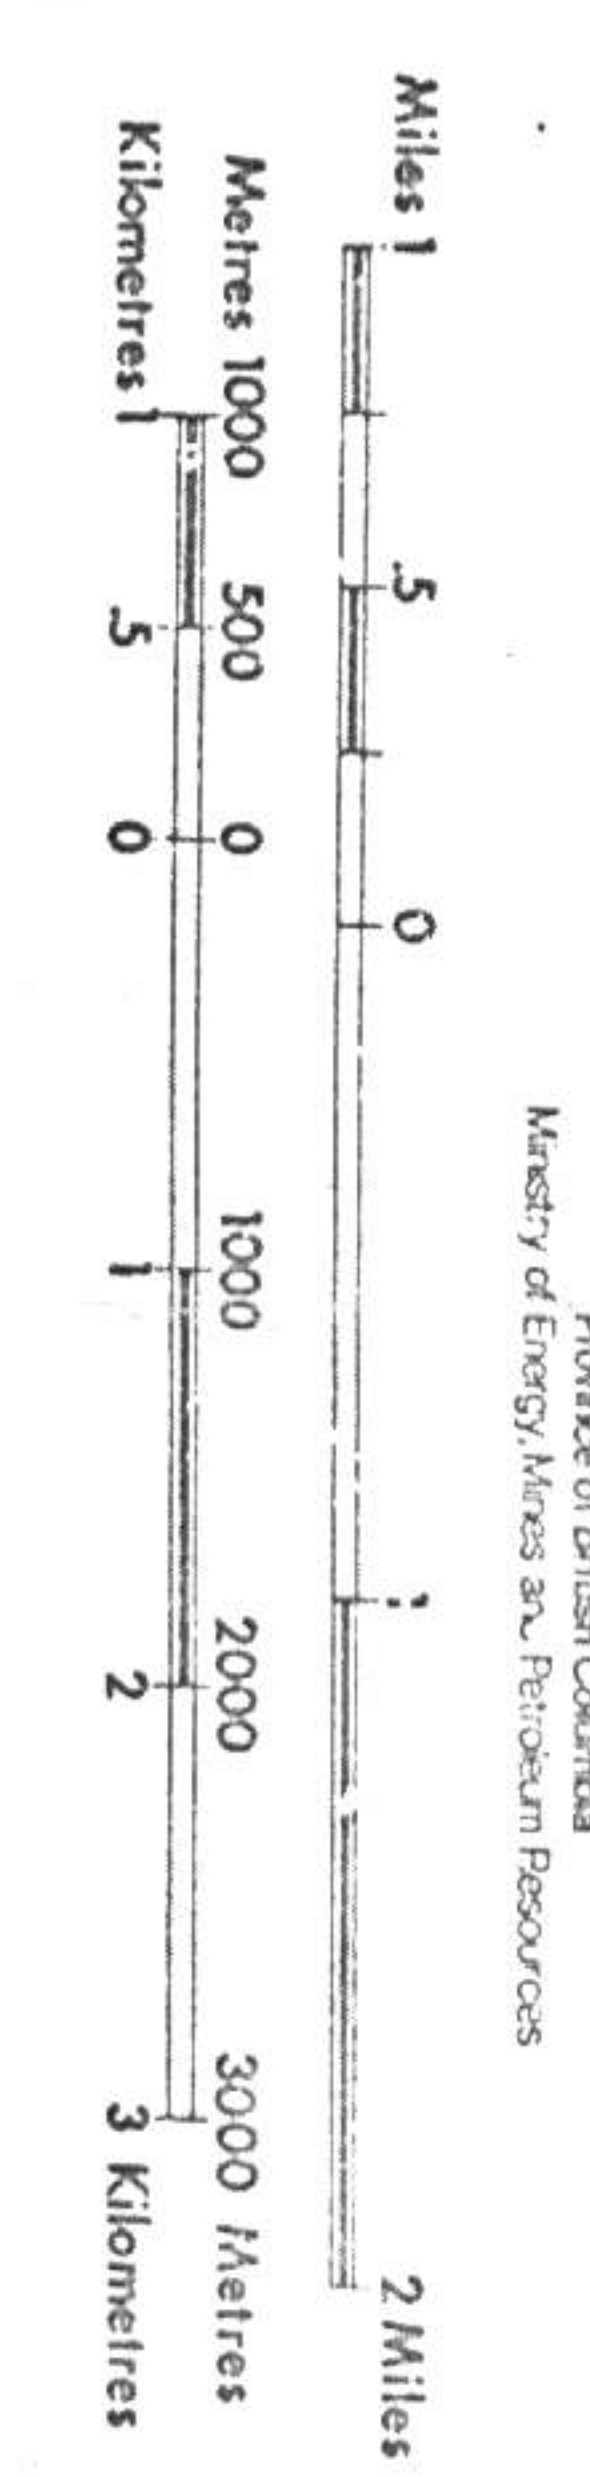

M 92H/IW  
(FOR PLACER SEE P 92H/IW)  
TO WEST SEE MAP 92H/2E

TO NORTH SEE MAP 92 H/8 W

**LEGEND**  
 CROWN-GRANTED MINERAL CLAIM  
 REVERTED C.G. MINERAL CLAIM  
 VERIFIED MINERAL CLAIM  
 LEGAL CORNER POST  
 LEGAL CORNER POST & TAG NUMBERS  
 DATE OF MICROFILM: 84-03-15

**OSOYOOS & SIMILKAMEEN MINING DIVISION**  
 Mining Division Boundary  
 Indian Reservation  
 Mineral and Placer Reserve  
 Ecological Reserve  
 Park Boundary  
 Crown Granted  
 Reverted C.G. Mineral Claim  
 Forfeited Mineral Claim  
 Verified Legal Corner Post  
 Power Transmission Line

**MINERAL TITLES REFERENCE MAP 92H/IW**  
 DEPARTMENT OF MINES AND PETROLEUM RESOURCES VICTORIA, B.C.  
 This map is prepared as a guide only to the location of mineral claims that have not been surveyed.

Carolyn Mines  
 826796 92H/3