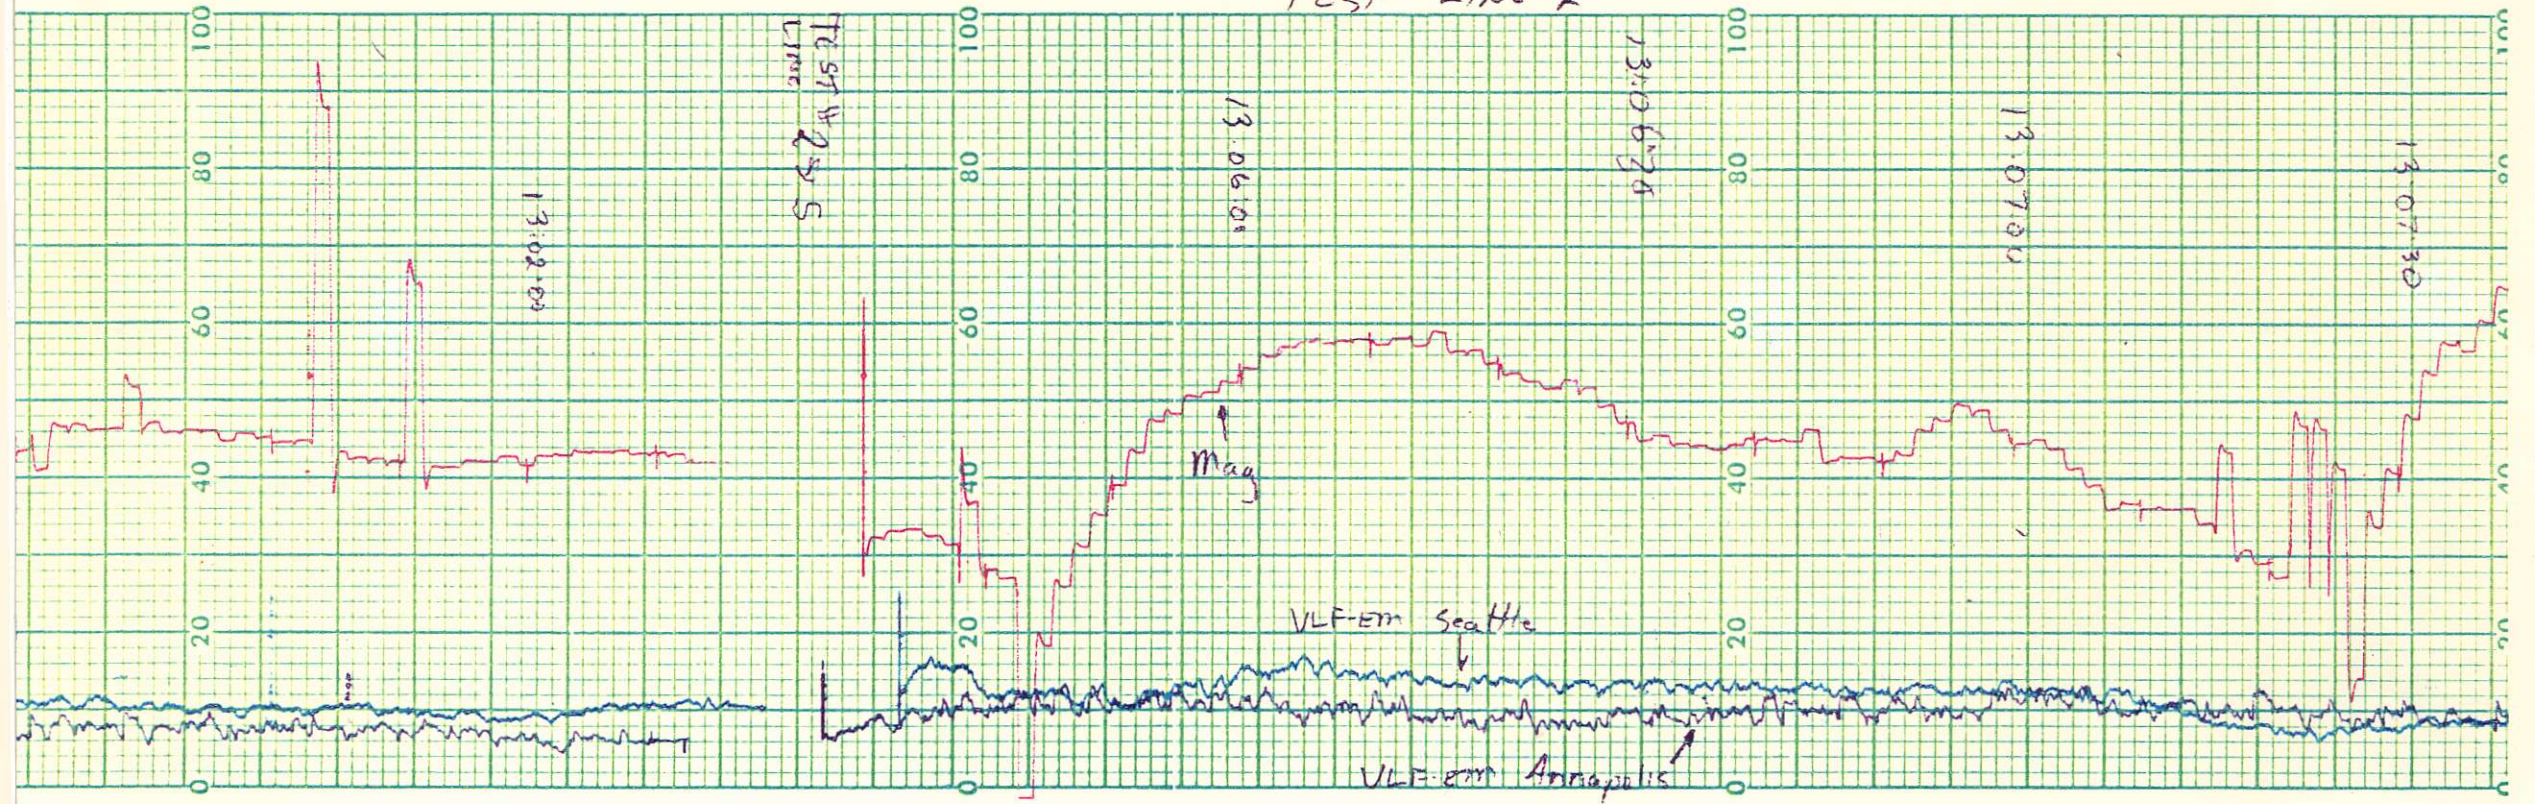

Poison Mtn Test Lines

Magnetometer Vertical Scale 1cm = 200 gammas
over base of 57,100 gammas

ESTERLINE ANGUS INDIANAPOLIS, IND. U.S.A. MADE IN CANADA CHART No. 59007

58,500
57,500
57,100

TEST Line 2

TEST Line 2

13:08:00

13:06:24

13:06:24

13:07:00

13:07:30

Mag

VLF-EM Seattle

VLF-EM Annapolis