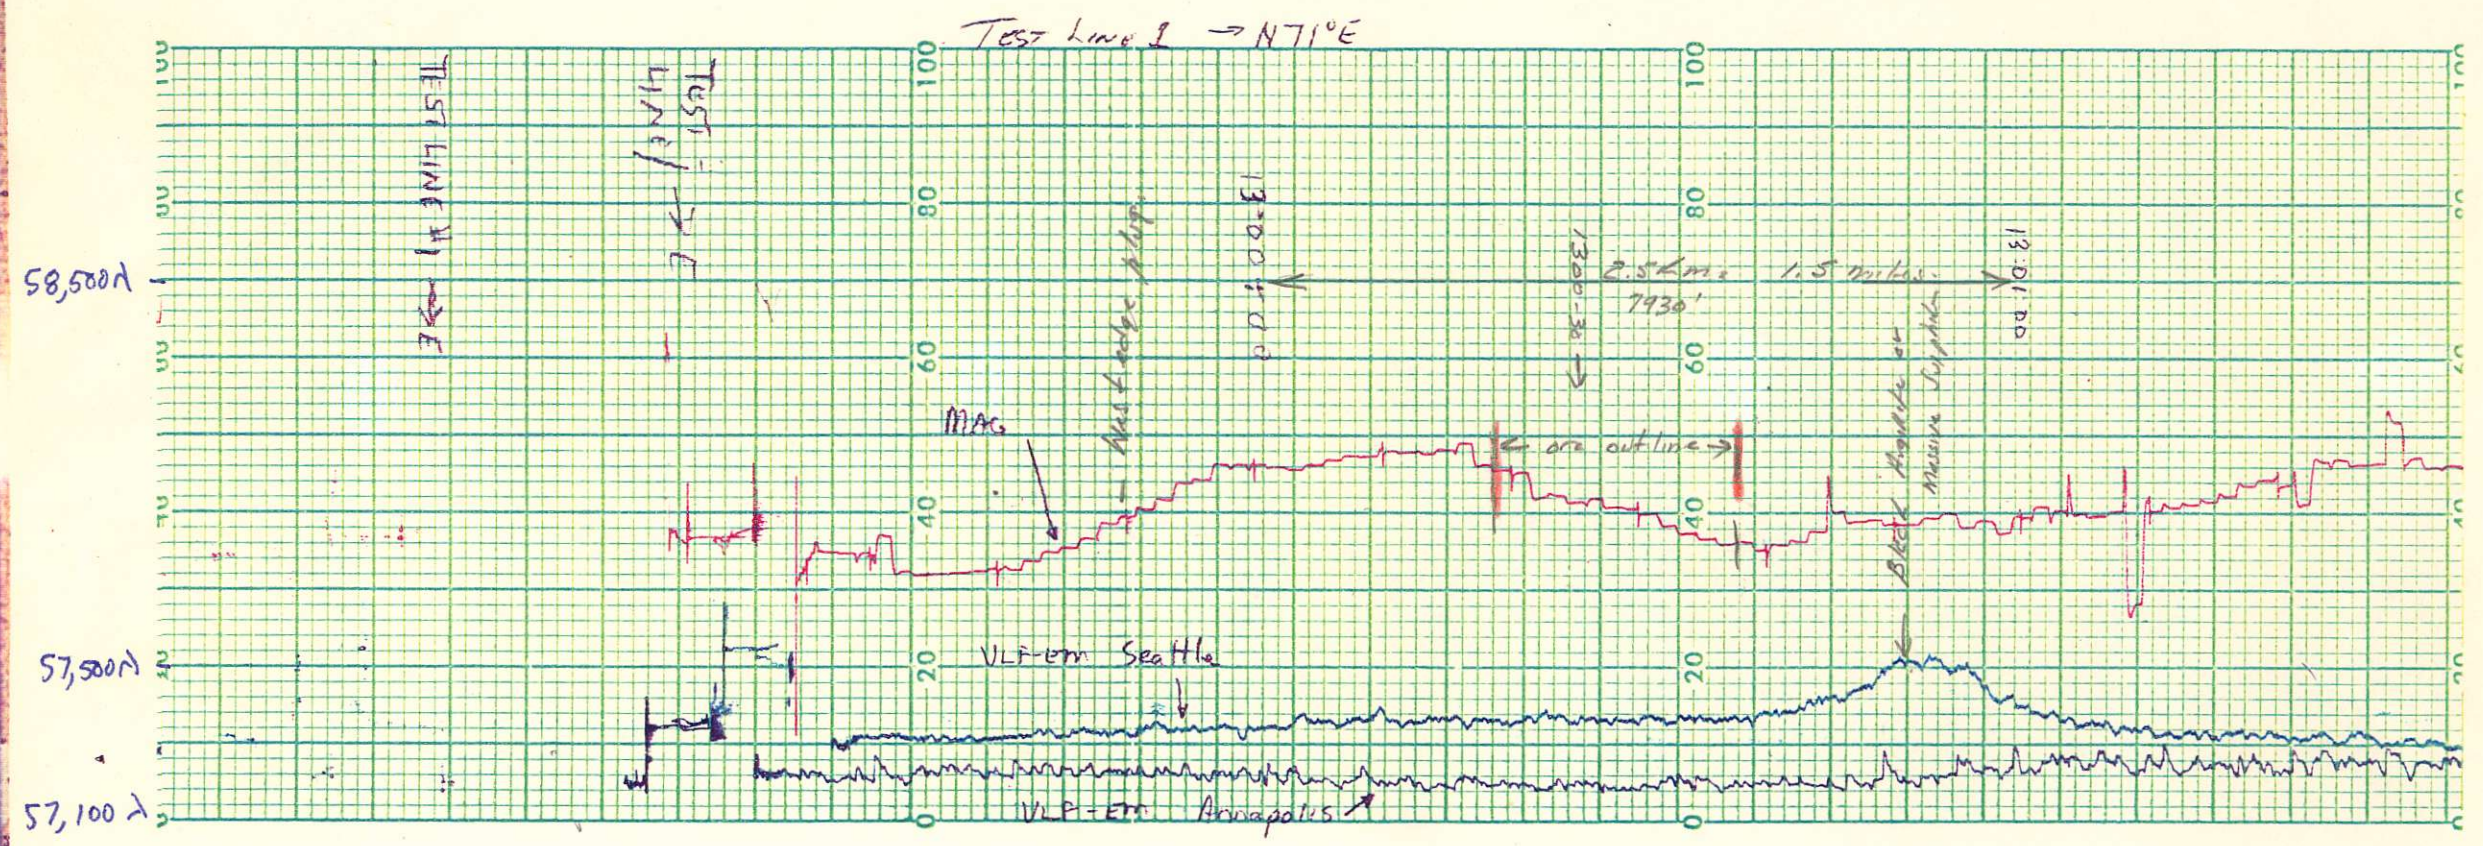

Poison Mtn Test Lines

Magnetometer Vertical Scale 1cm = 200 gammas
over base of 57,100 gammas

ESTERLINE ANGUS INDIANAPOLIS, IND. U.S.A. MADE IN CANADA CHART No. 59007

58,500
57,500
57,100

TEST Line 2

TEST Line 2