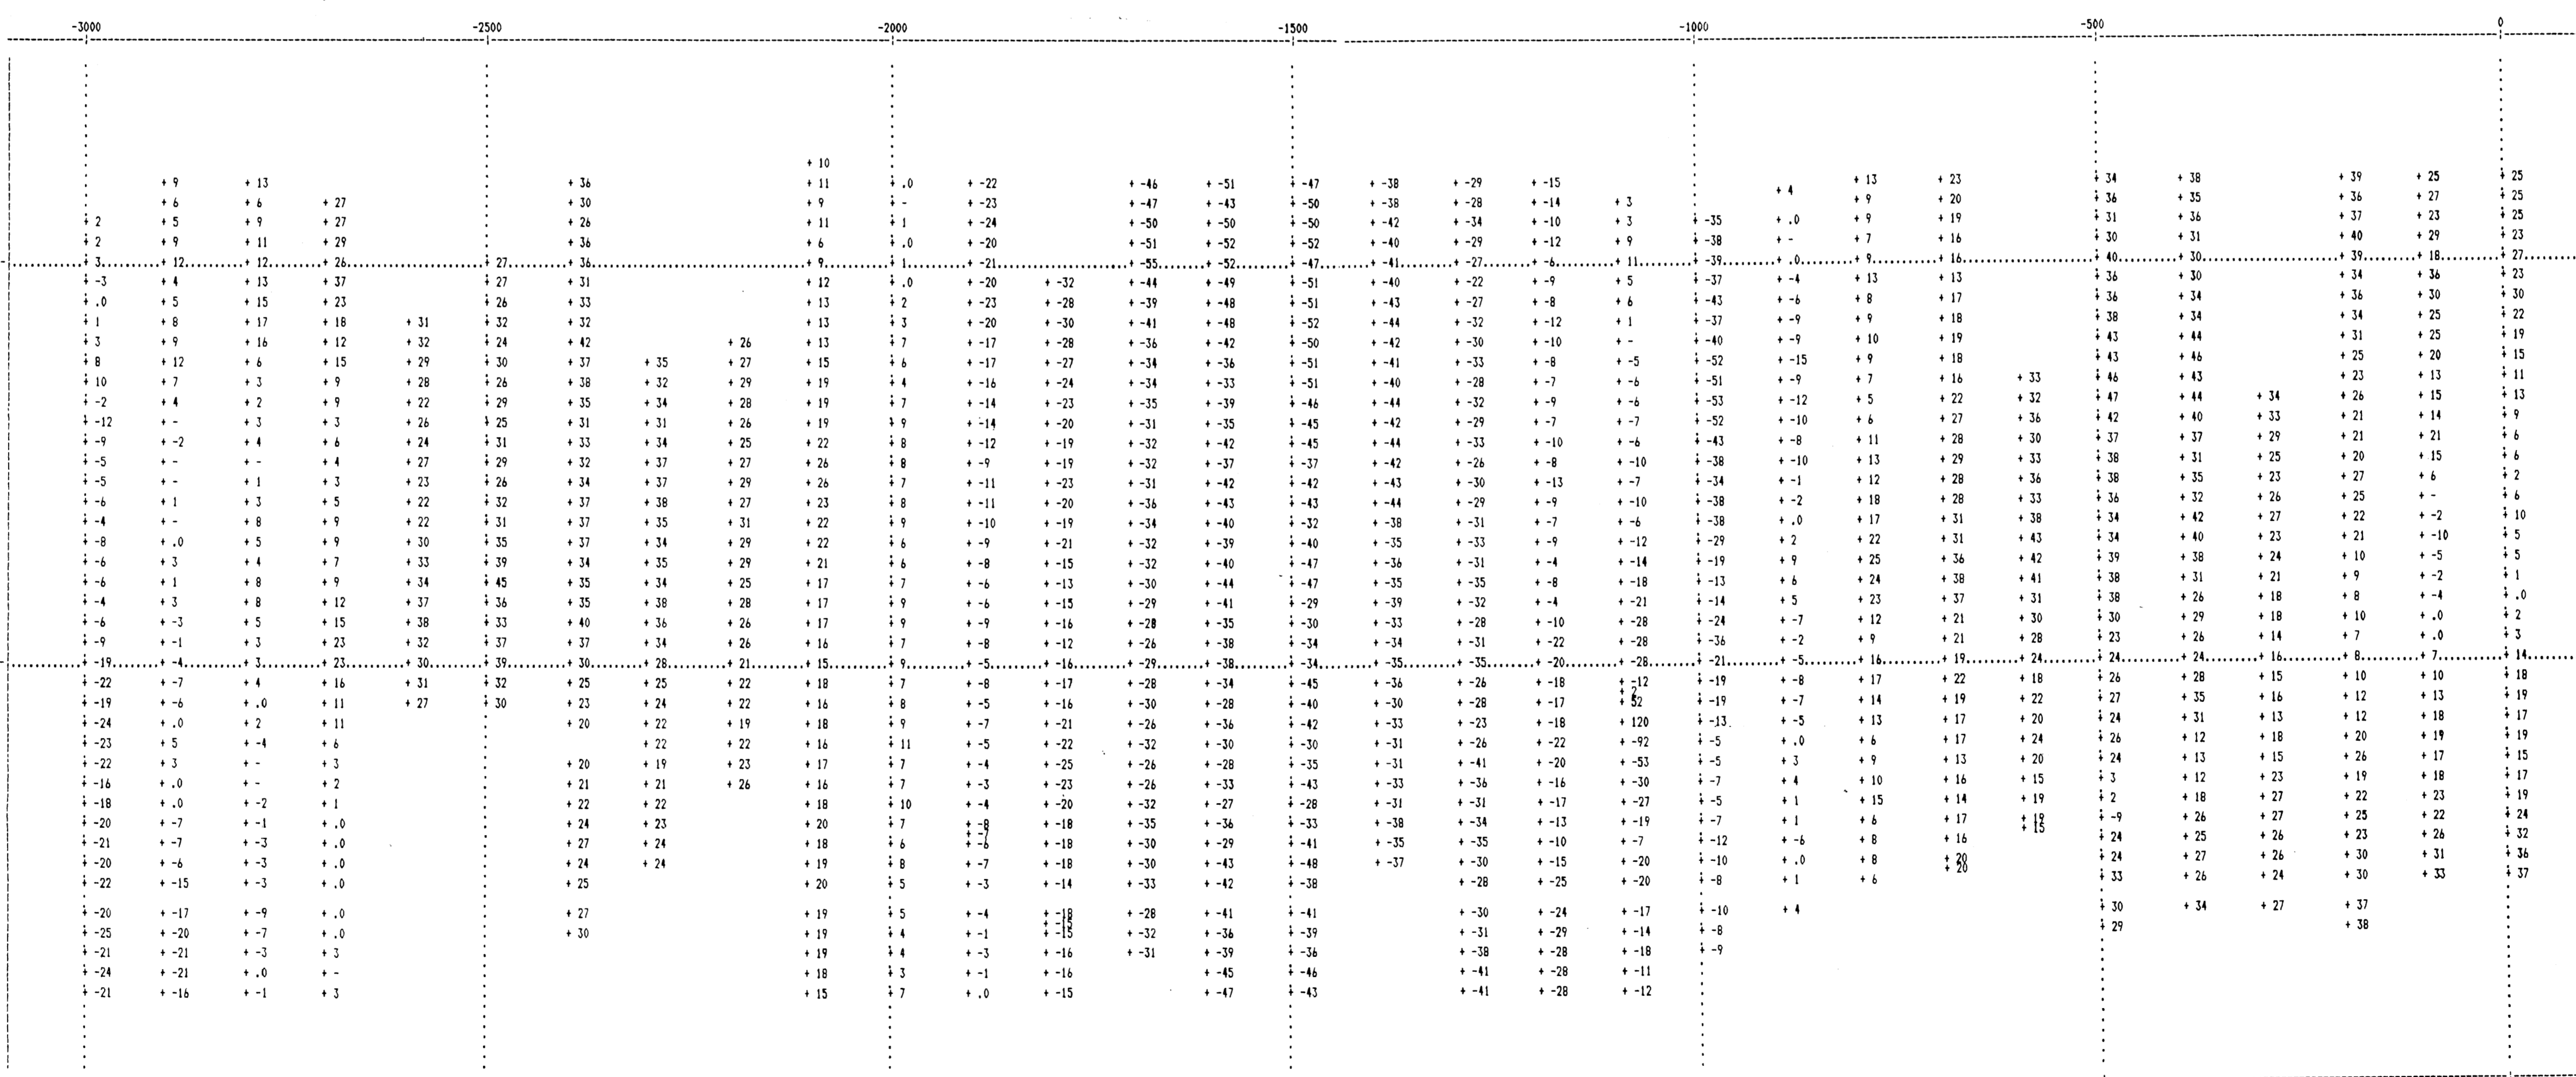

NLK SEATTLE, Washington
IN PHASE (Vertical Field)

NPM HAWAII
IN PHASE (Vertical Field)

5+00 N

0+00

5+00 N

0+00

CORPORATION FALCONBRIDGE COPPER
HEATHER PROJECT
VLF-EM SURVEY RAW DATA

0 50 100 500m
SCALE: 1:5000

FIG. NO.:
APPENDIX
A

DATE: OCT. 1986 N.T.S. 92F/2,92C/18

DRAWN BY: HQ/dm

826366