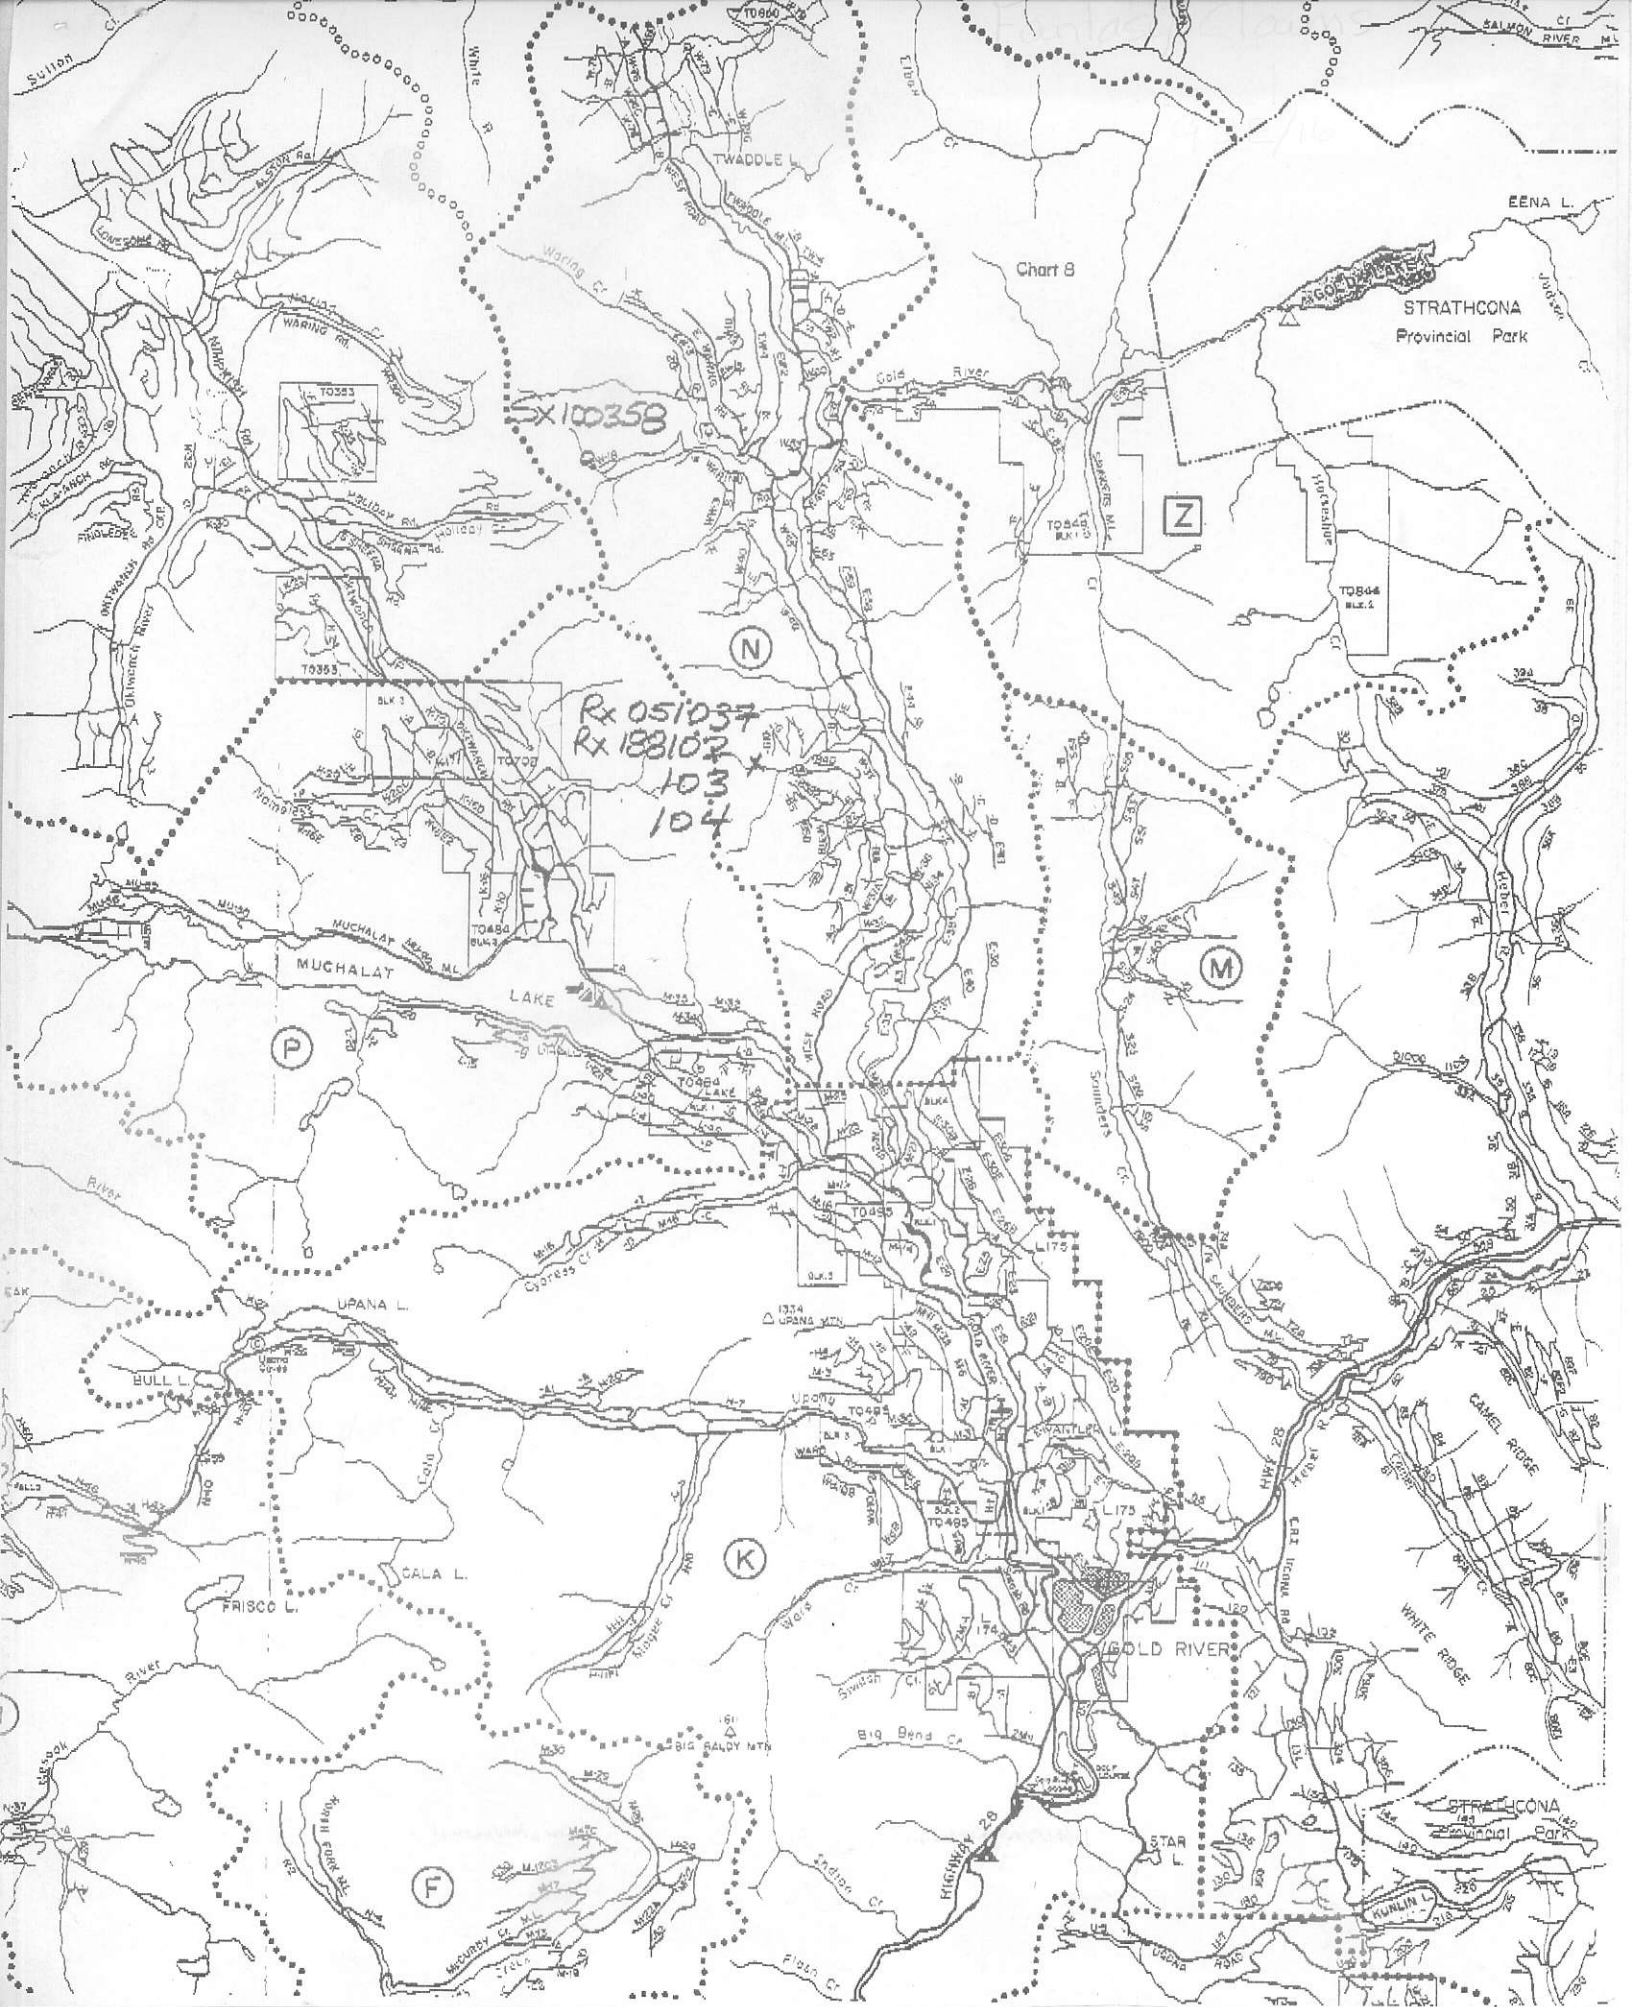

Fantasy Claims

826321

92E/16

Jan 12/93.

Fantasy Claims. tie onto Taniza. M92E/16E.

- 15km N of Gold River. - Sicker volcanics.

4% Zn, 2% Pb. - grab in rhyolites.

- initial prospecting, \approx 100 units on East side of Oktwanich River valley.
just E of Noranda / Doromin JV.

0/4/00

MIST.

Chart 8

STRATHCONA
Provincial Park

SX 100358

Rx 051037
Rx 188102
103
104

N

Z

M

P

K

F

STRATHCONA
Provincial Park

GOLD RIVER

Highway 20