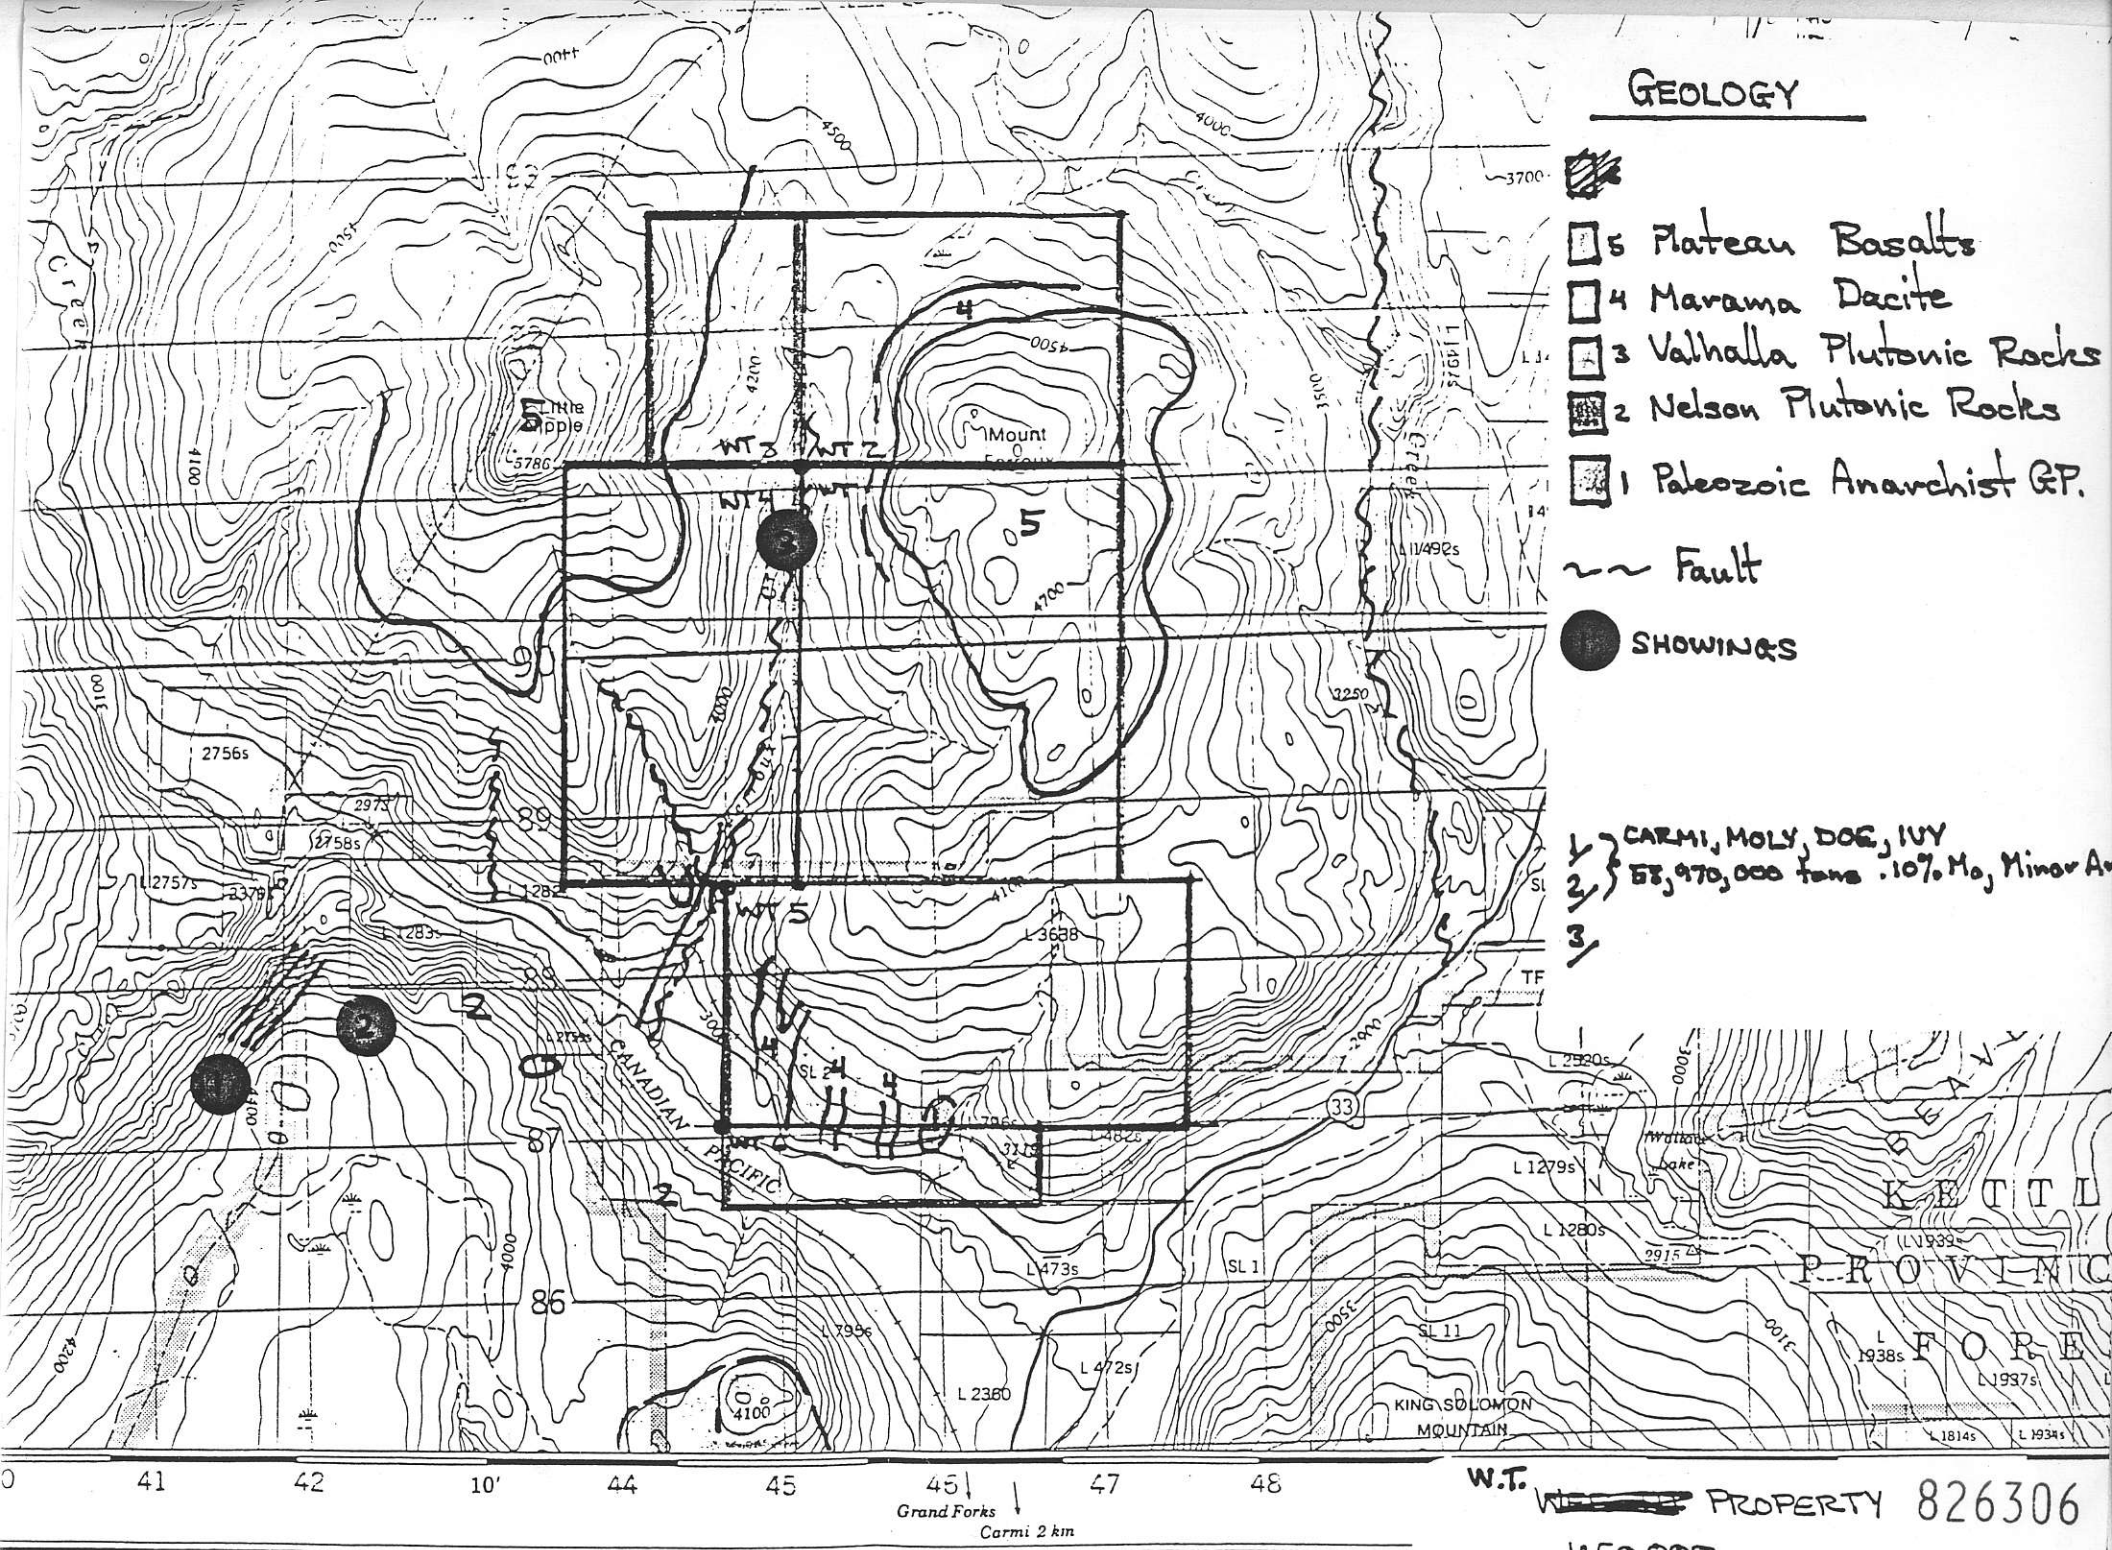

# GEOLOGY

-  5 Plateau Basalts
-  4 Marama Dacite
-  3 Valhalla Plutonic Rocks
-  2 Nelson Plutonic Rocks
-  1 Paleozoic Anarchist GP.

~ ~ Fault

 SHOWINGS

1 } CARMI, MOLY, DOE, UY  
 2 } 58,970,000 tons .10% Mo, Minor Au  
 3 }

W.T. ~~W.T.~~ PROPERTY 826306

1:50,000

82E / 11