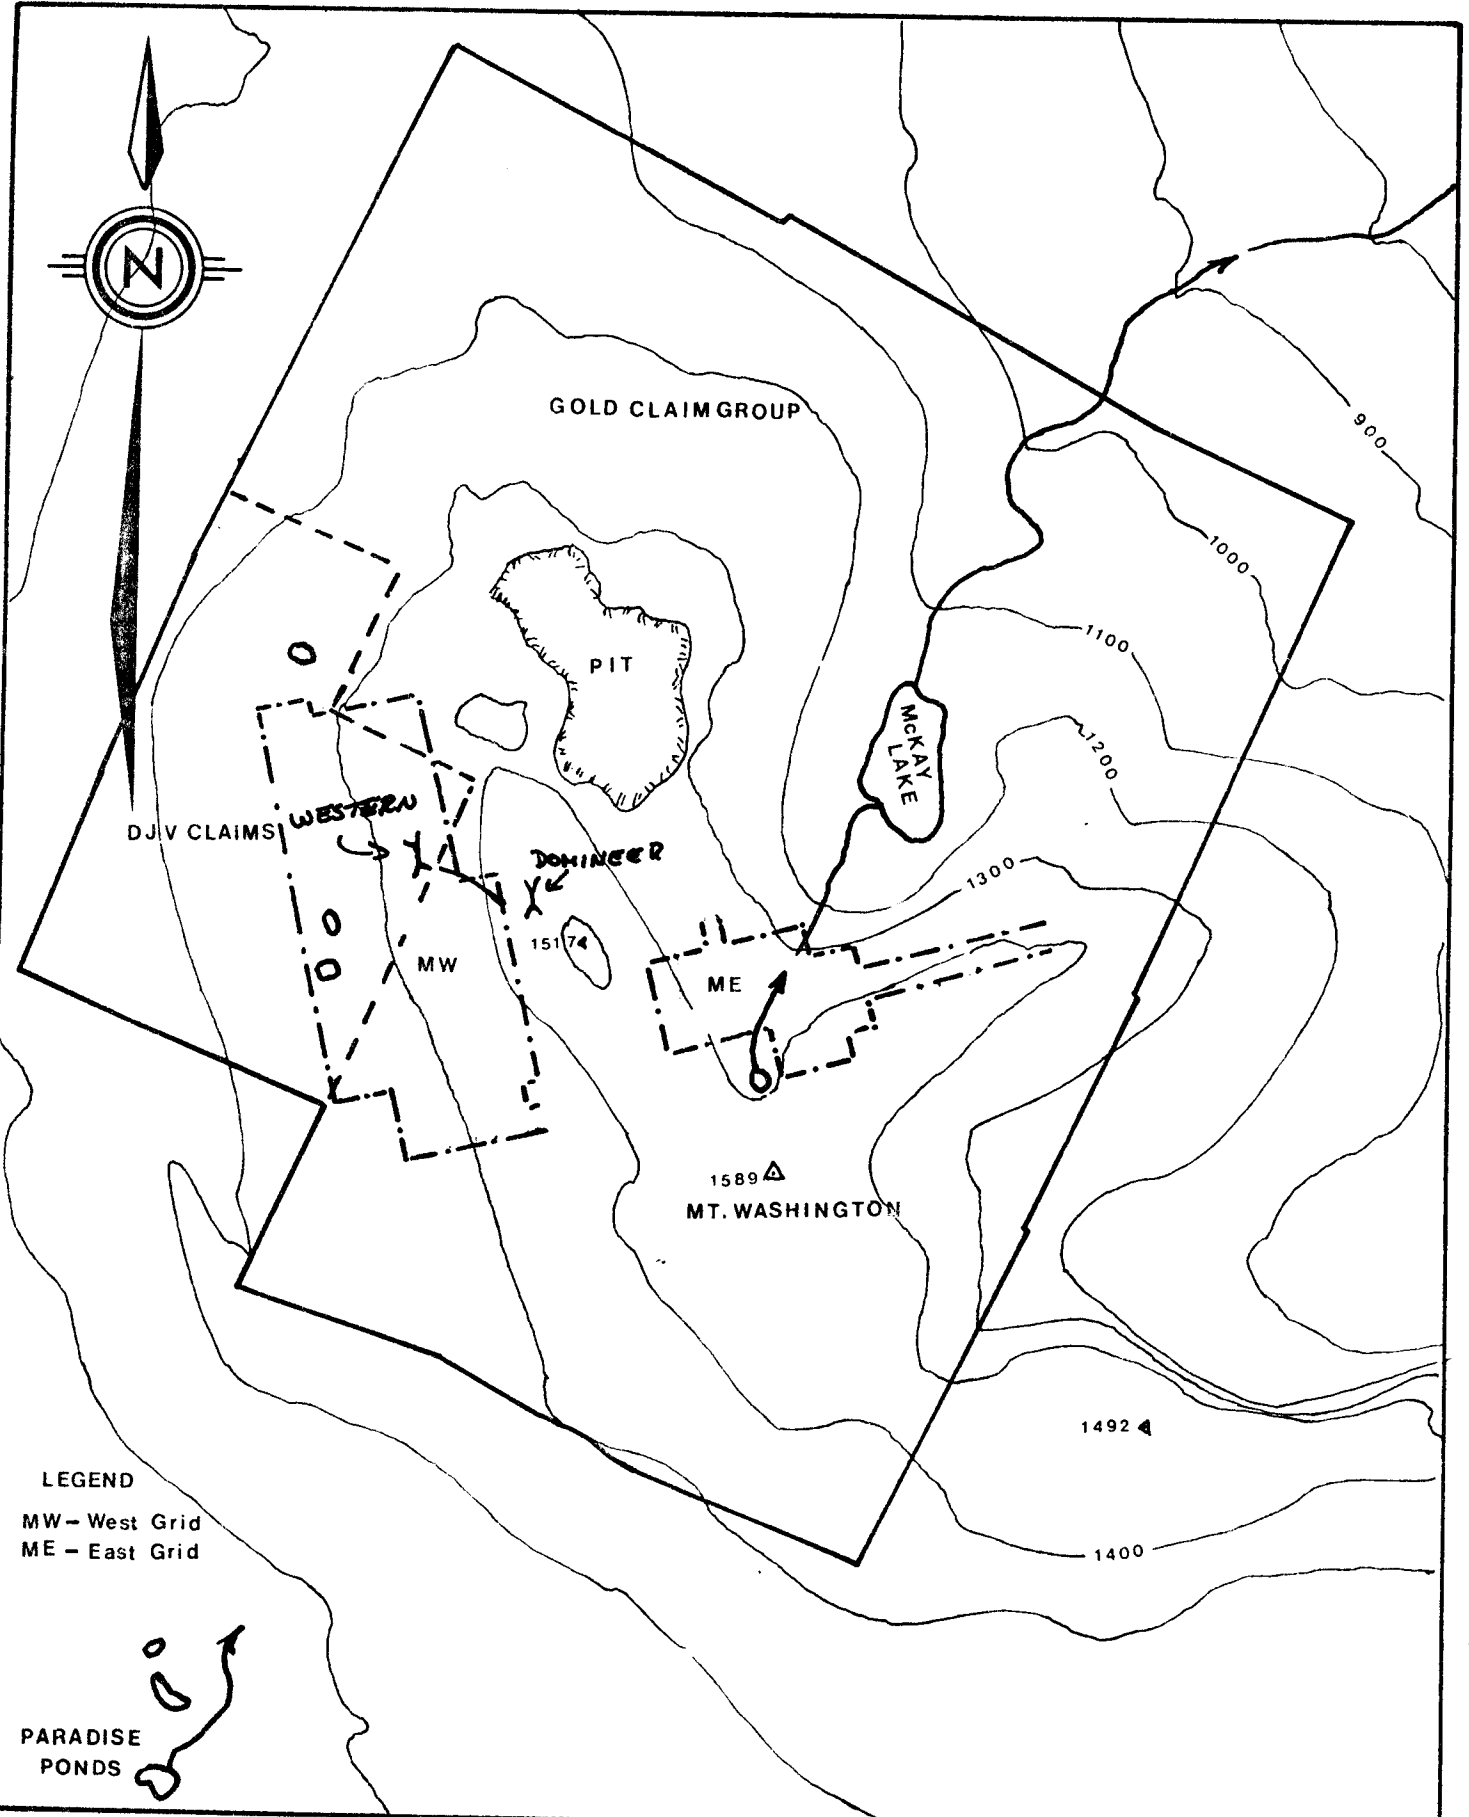

12

LEGEND

MW - West Grid
ME - East Grid

PARADISE
PONDS

Drawn by: J.F.B.	BETTER RESOURCES LIMITED	Scale 1:20000 (approximate)
October 1983	MT. WASHINGTON PROJECT SOIL SAMPLE GRID LOCATIONS	
		Appendix G

826292