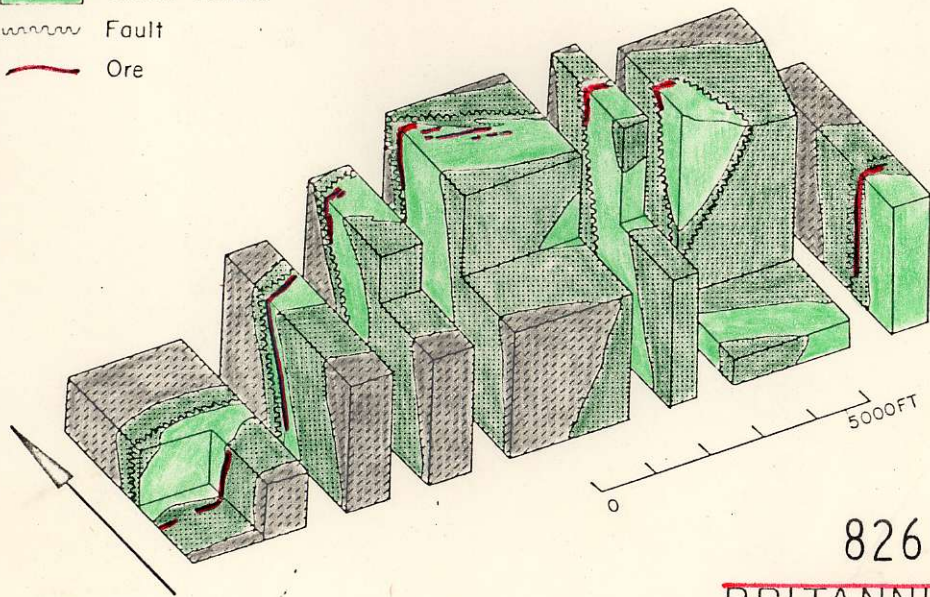

LEGEND

- 963  Massive argillite and porphyry sills
- 909  Schistose volcanic rocks
- 910  Green schists
-  Fault
-  Ore

826103

BRITANNIA

Figure 8.—Simplified block diagram of the Britannia mine.