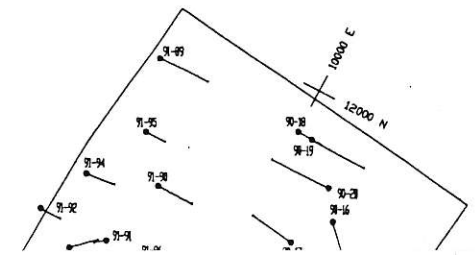

3.9

950m

3.4

3.7

3.9

3.7

EOH 56.7 m

(91-70) 24.9, 63.8/14m  
(91-56) 139/30m

(90-30) 1.63, 2.00/2.00  
(0.048, 0.06/6.6)

2.99 5.90/17m. 1.42 20.76/7.6m

1.42 20.05/7.6m

91-49

91-54

900m

825801  
American Fibre  
Au