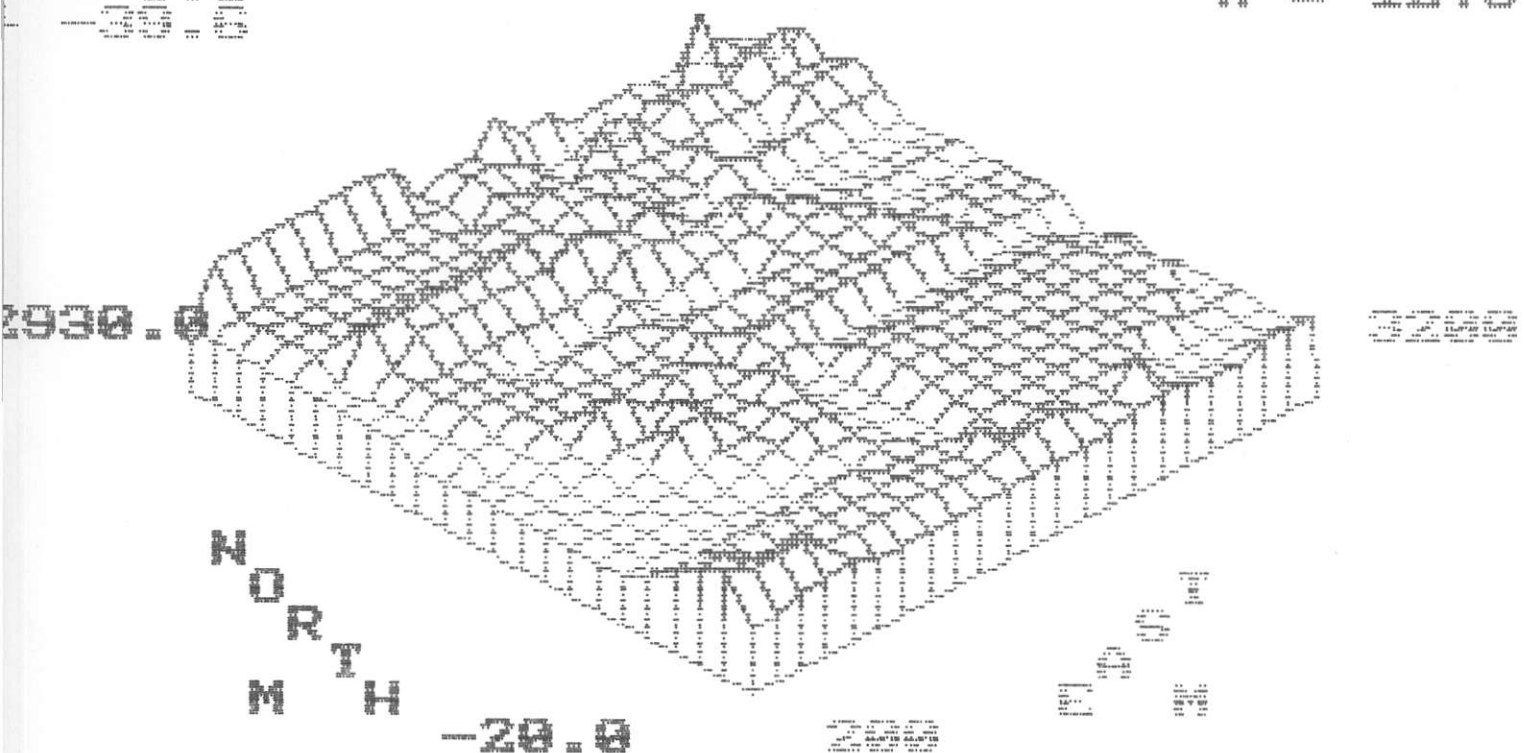

825651
201
000000
000000

Search Radius == 22
Neighbors == 4
Cells == 22
n == 1276

Map Plot VLFEM FRASER FILTER DATA RAIN 91 GRID

Vertical Axis = NORTH Range Selected is >= -20.0 AND <= 2927.5
Horizontal Axis = EAST Range Selected is >= 200 AND <= 3200
Variable = FF Range Selected is >= -39.6 AND <= 61.8
Records Read = 1278 Records Selected = 1276 Missing = 1

825651
Rainbow
1991
Geophysics