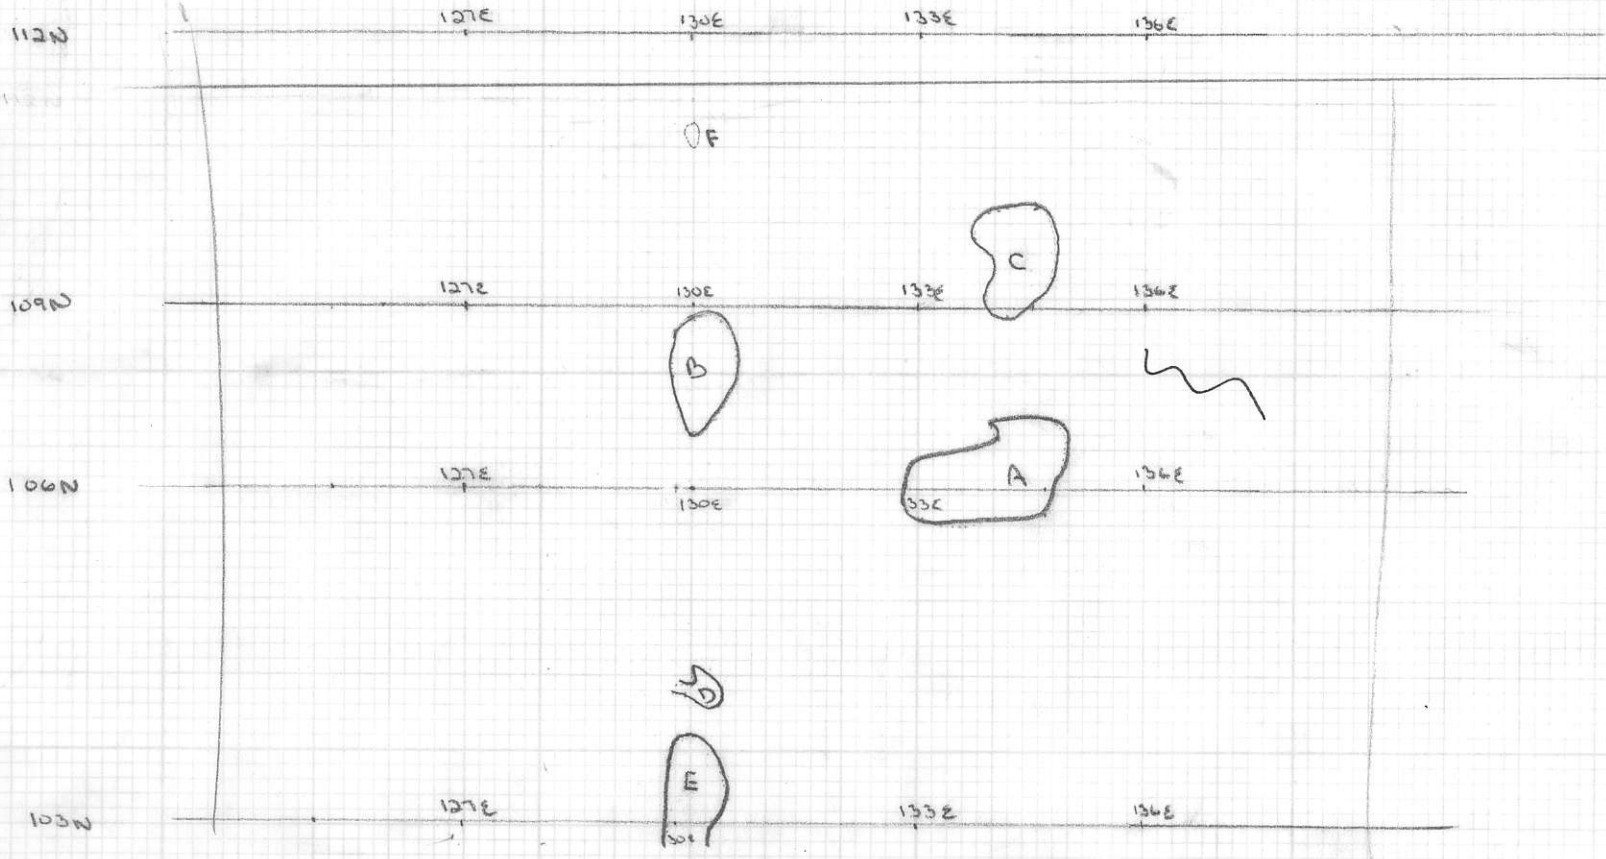

Scale = 1:1000

$200E + 200E + 200E + 200E$
 $200E + 200E$

$200E + 200E$
 $200E + 200E$

500m

450m

300m

300m

450m

Kerr Addison Mines
 Rainbow Option
 Picture Rock Quarry
 Midway B.C.
 Plan of Quarry
 Sept 24, 1983.
 1:1000

825581