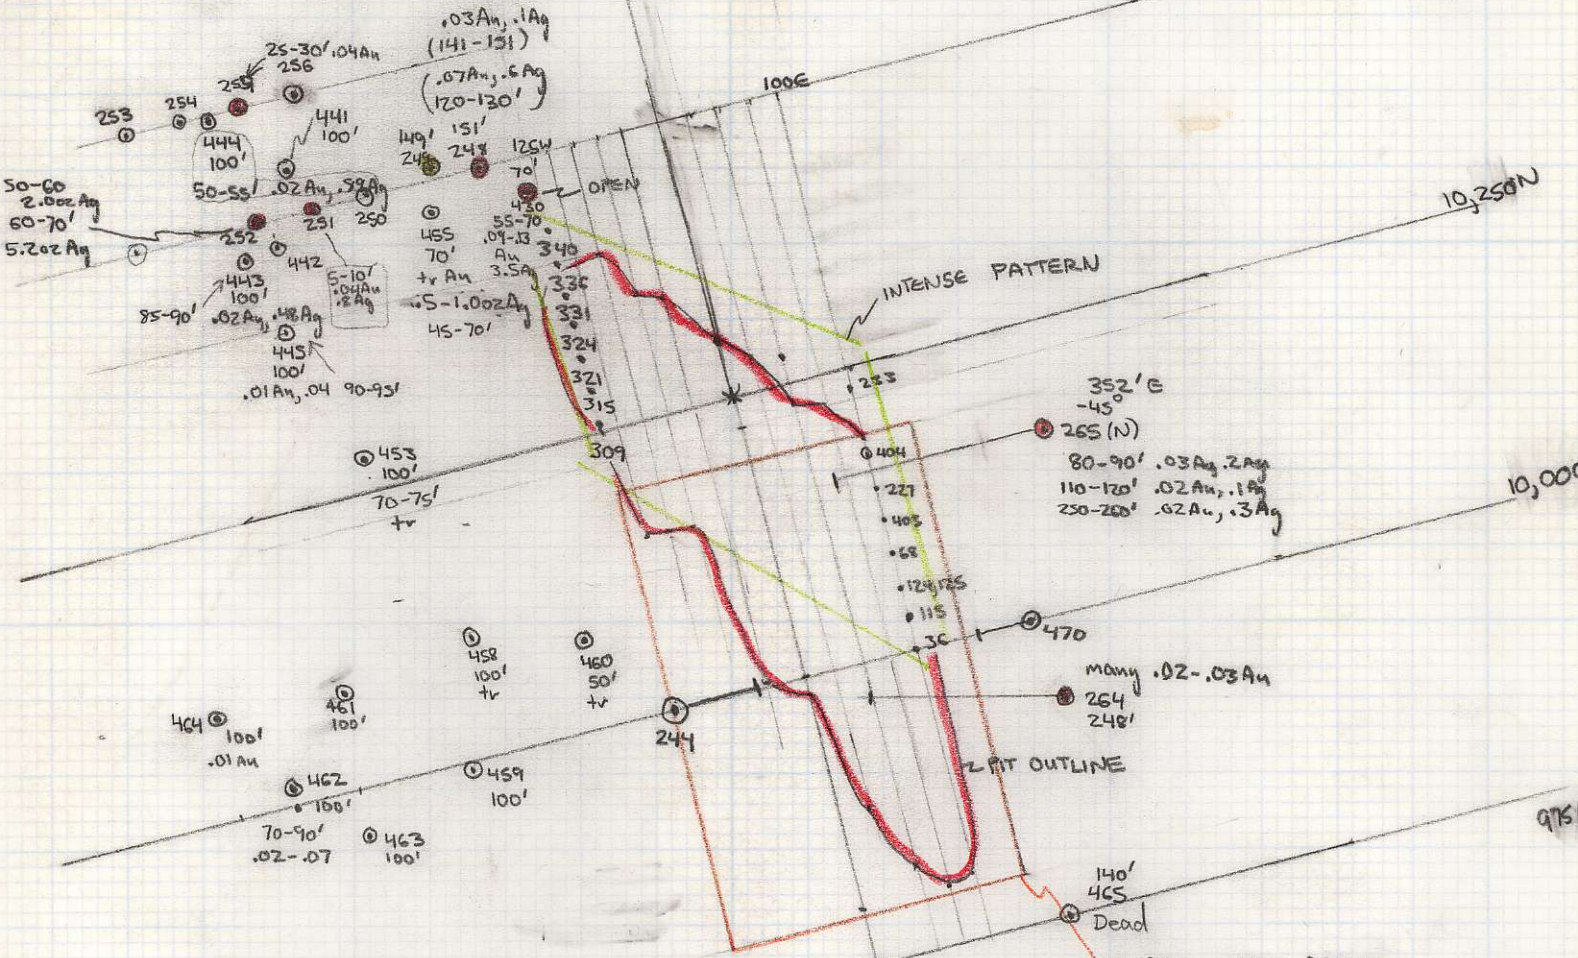

DM DRILLING 1:2000

500E

12° w of N

RL 10,000

250E

250W

10,750

500W

10,500

100E

10,250N

Dusty Mac
825235

76 Holes 76-1? Lact³
300 Series 73 By? DM
200 series Navanda
Holes