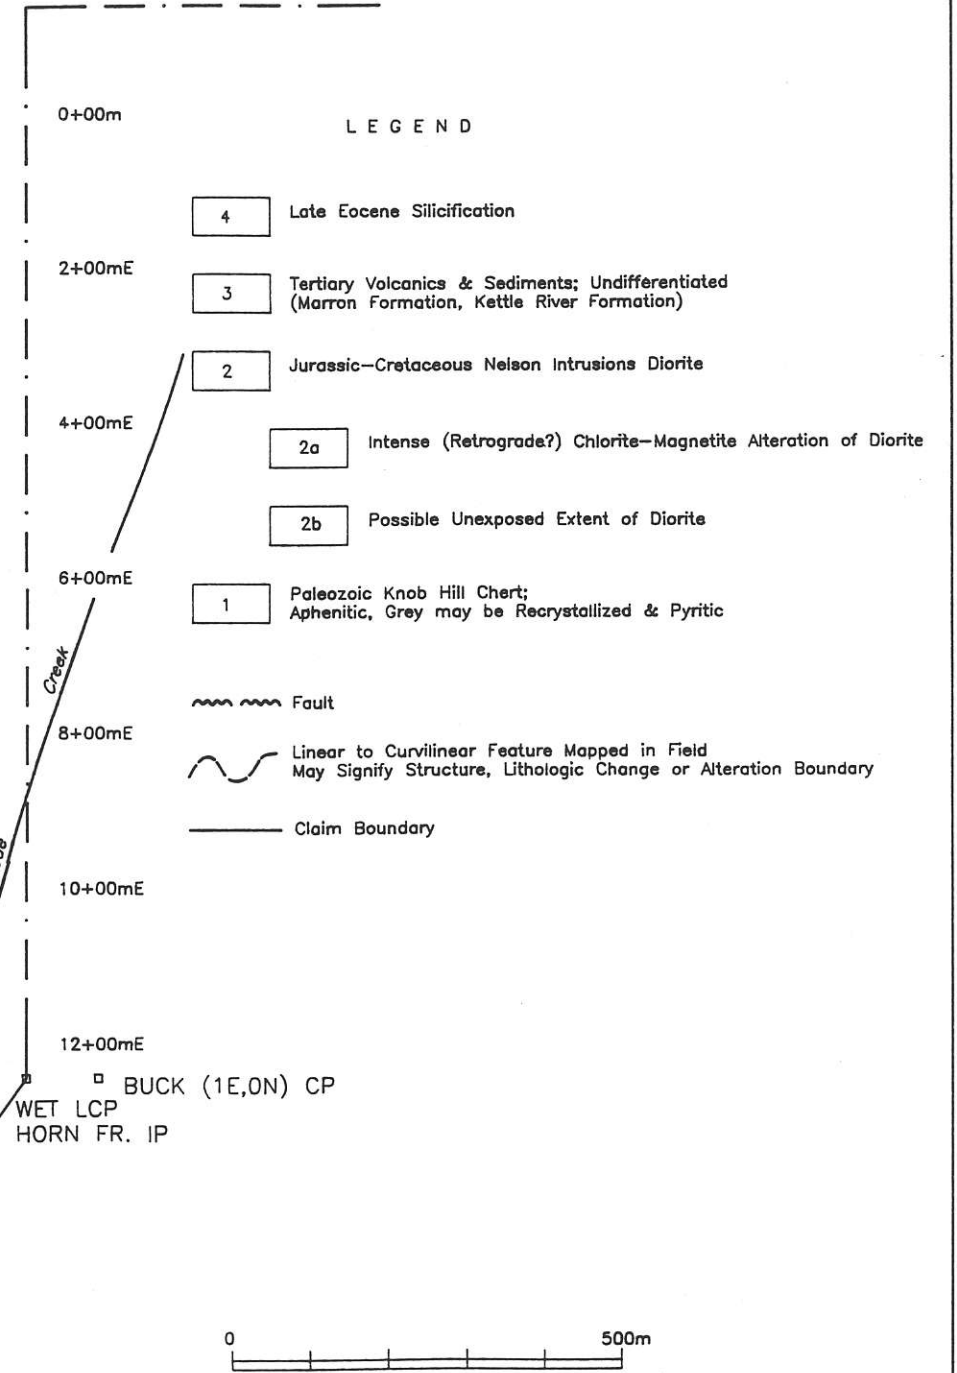

10+00mN 12+00mN 14+00mN 16+00mN 18+00mN 20+00mN 22+00mN 24+00mN 26+00mN 28+00mN 30+00mN

SAM CLAIMS  
(WILDROSE PROPERTY)

LOTS 1722,1562,1107,1709,881  
(HERB SHEAR?)

RAINBOW TAM O'SHANTER PROPERTY  
TAM 91 GRID-NORTH  
GENERALIZED GEOLOGY