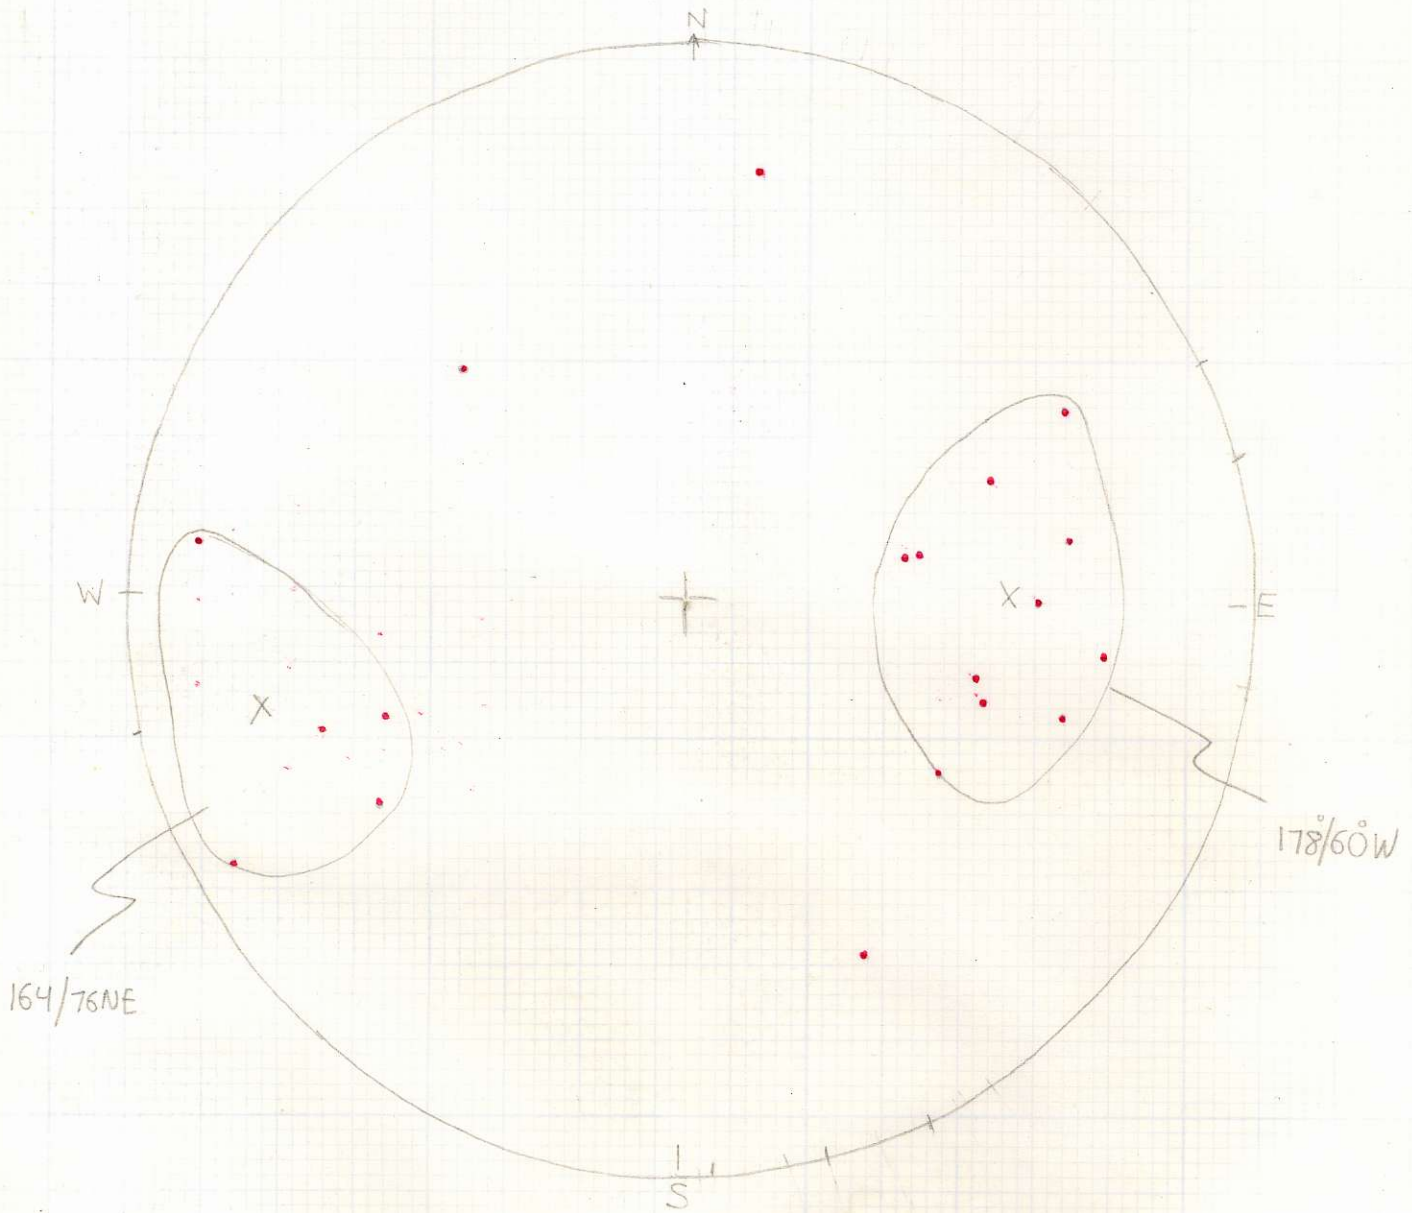

QUARTZ VEINS OF SC3 DOME CHANNELS

824694
SC3 Dome
1987

FRACTURES OF SC3 DOME'S
CHANNELS