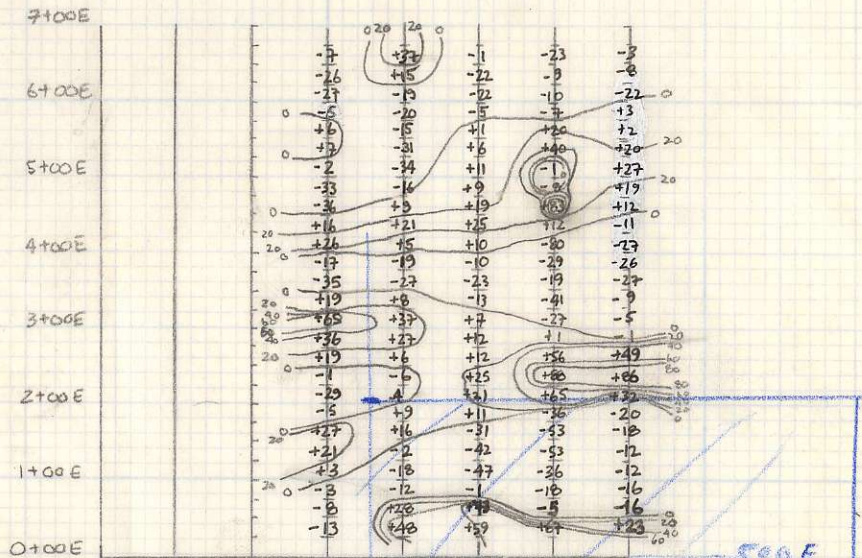

Firetower
at 277°

◻ F.T.

Wikiup Road
824561

TOPOGRAPHIC
 CONTOUR OF
 VLF SURVEY
 AREA ON UPPER
 WALKUP ROAD.

KBH
 AUGUST 1/84

FRASER FILTER CONTOUR PLOT.

KBH

July 22 / 84

BLUE - RALPH