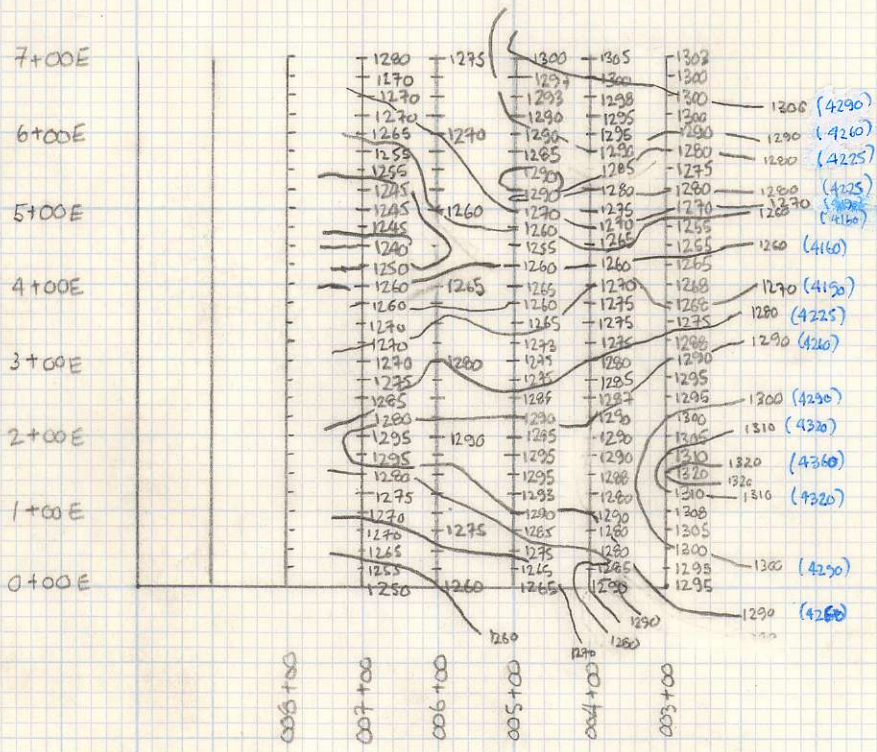

Firetower
at 277°

◻ F.T.

Wikiup Road
824561

TOPOGRAPHIC
 CONTOUR OF
 VLF SURVEY
 AREA ON UPPER
 WALKUP ROAD.

KBH
 AUGUST 1/84

FRASER FILTER CONTOUR PLOT.

KBH

July 22 / 84

BLUE - RALPH