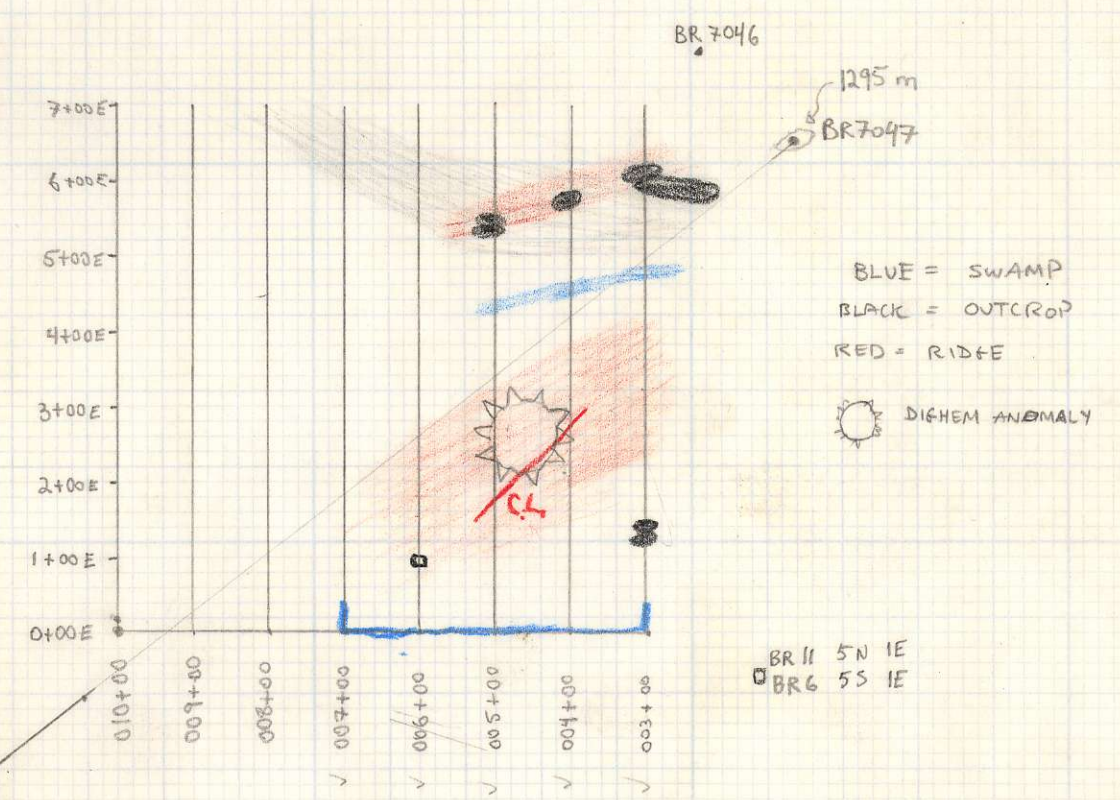

Firetower
at 277°

◻ F.T.

Wikiup Road
824561

TOPOGRAPHIC
 CONTOUR OF
 VLF SURVEY
 AREA ON UPPER
 WALKUP ROAD.

KBH
 AUGUST 1/84

FRASER FILTER CONTOUR PLOT.

KBH

July 22 / 84

BLUE - RALPH