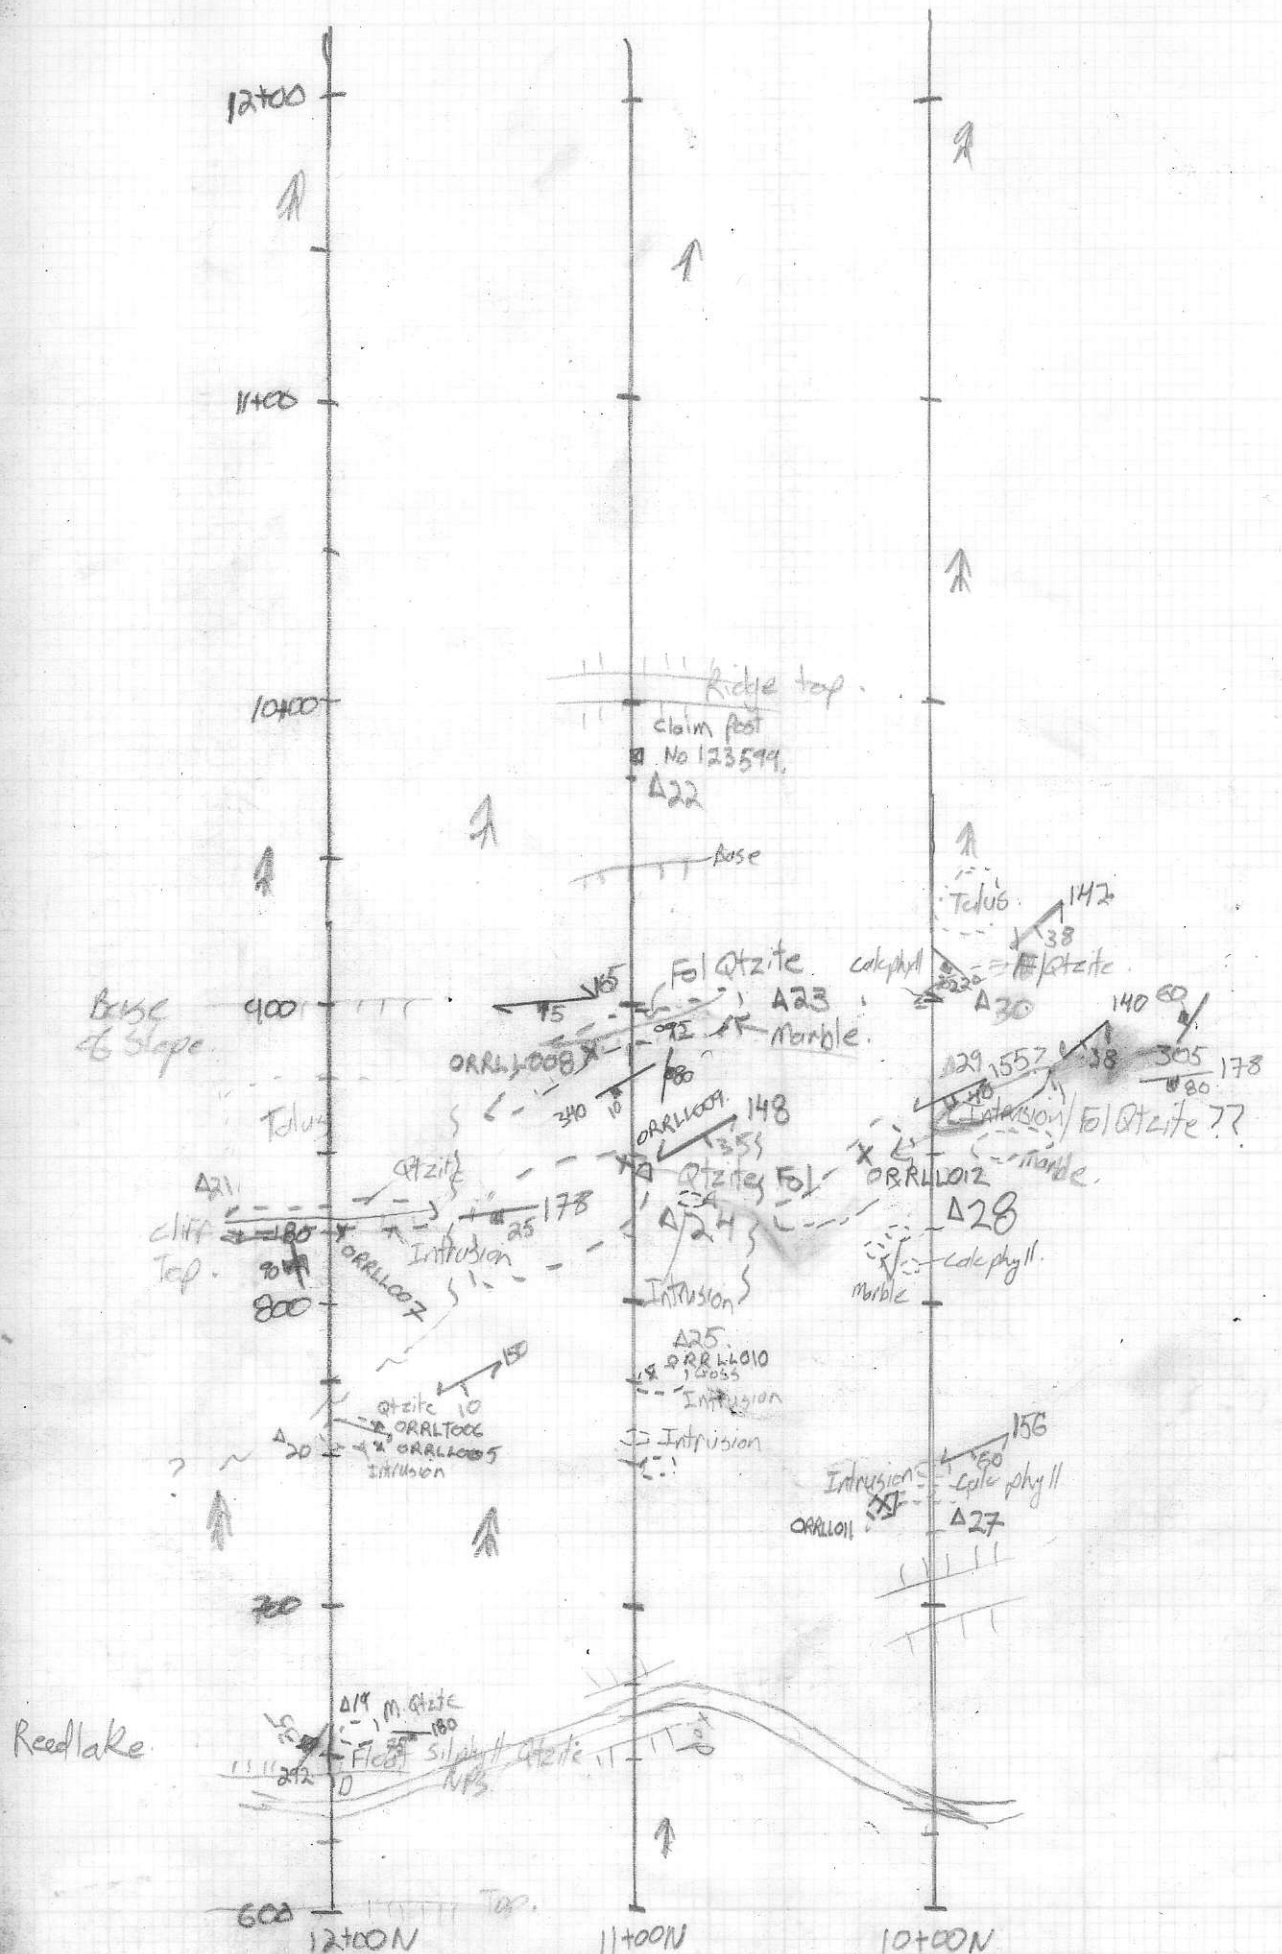

Reed Lake
 1-2-90
 R. Young
 Aug 24/90

Richter/Reed Lake
 1990

824134

Reed bike
 1:2500
 Aug 22 / 90
 R. Young

Reed lake