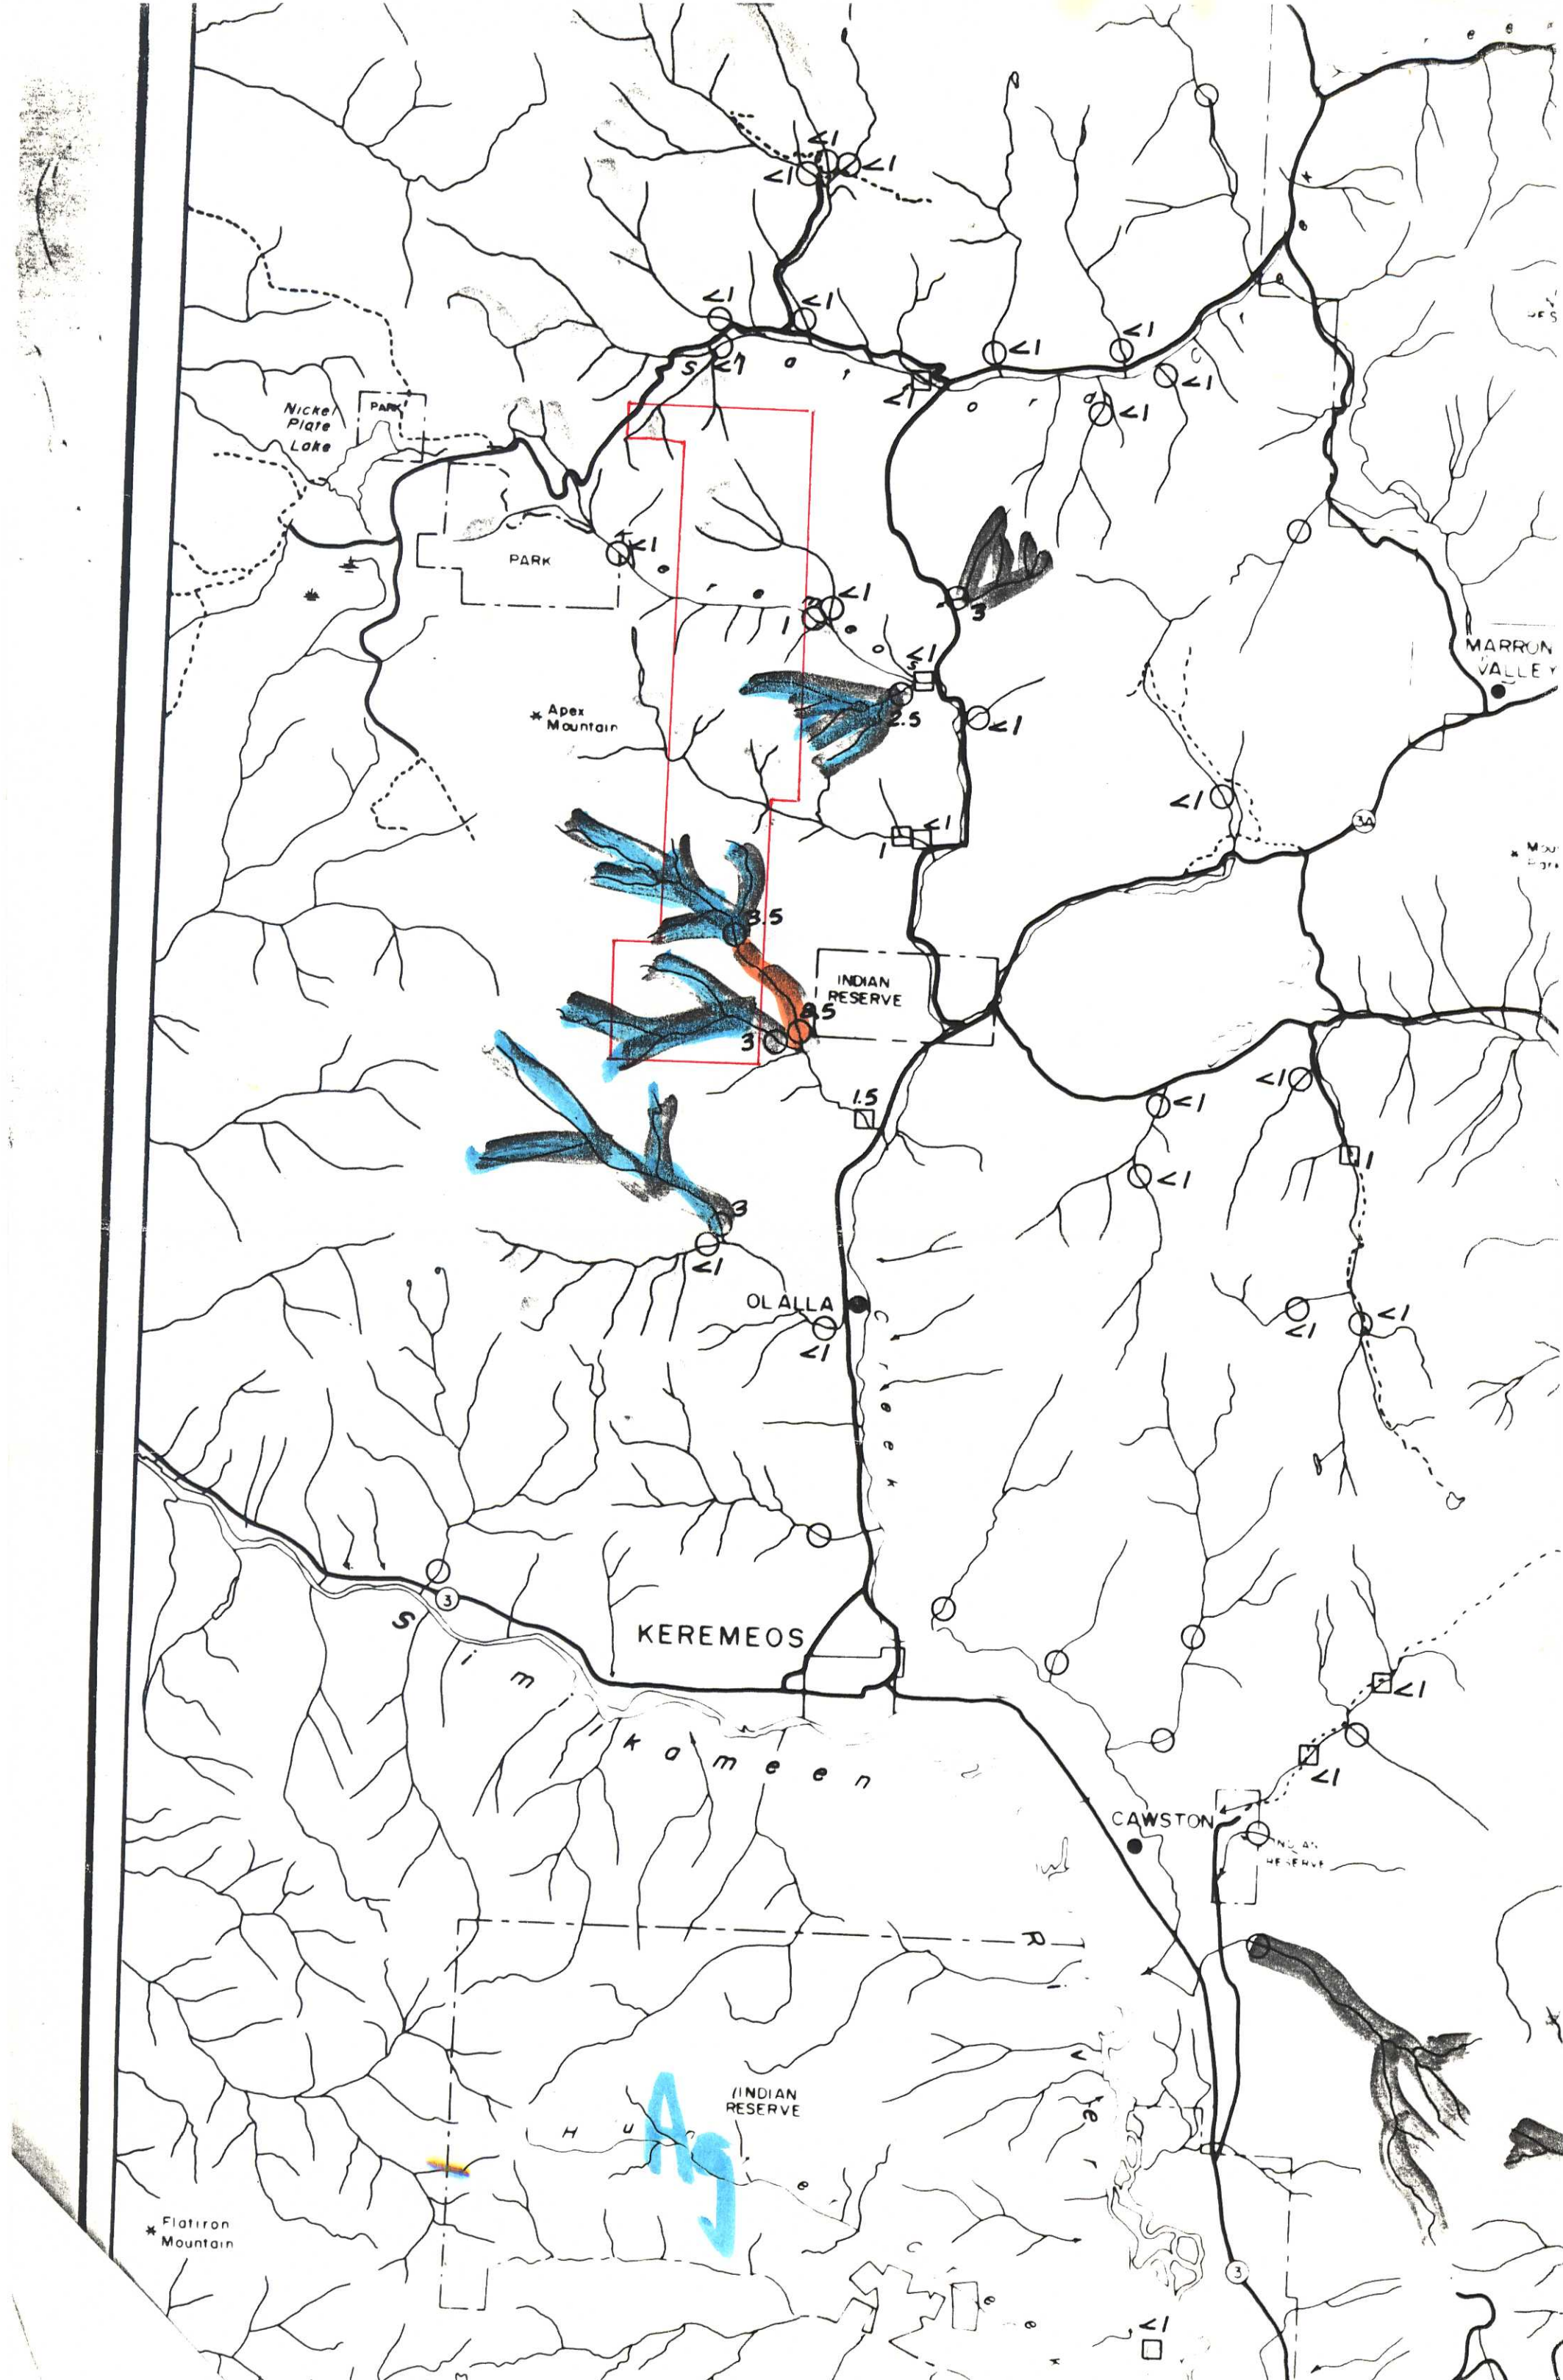

Nicker Plate Lake

PARK

PARK

* Apex Mountain

INDIAN RESERVE

OLALLA

KEREMEOS

Similkameen

CAWSTON

MARRON VALLEY

INDIAN RESERVE

* Flatiron Mountain