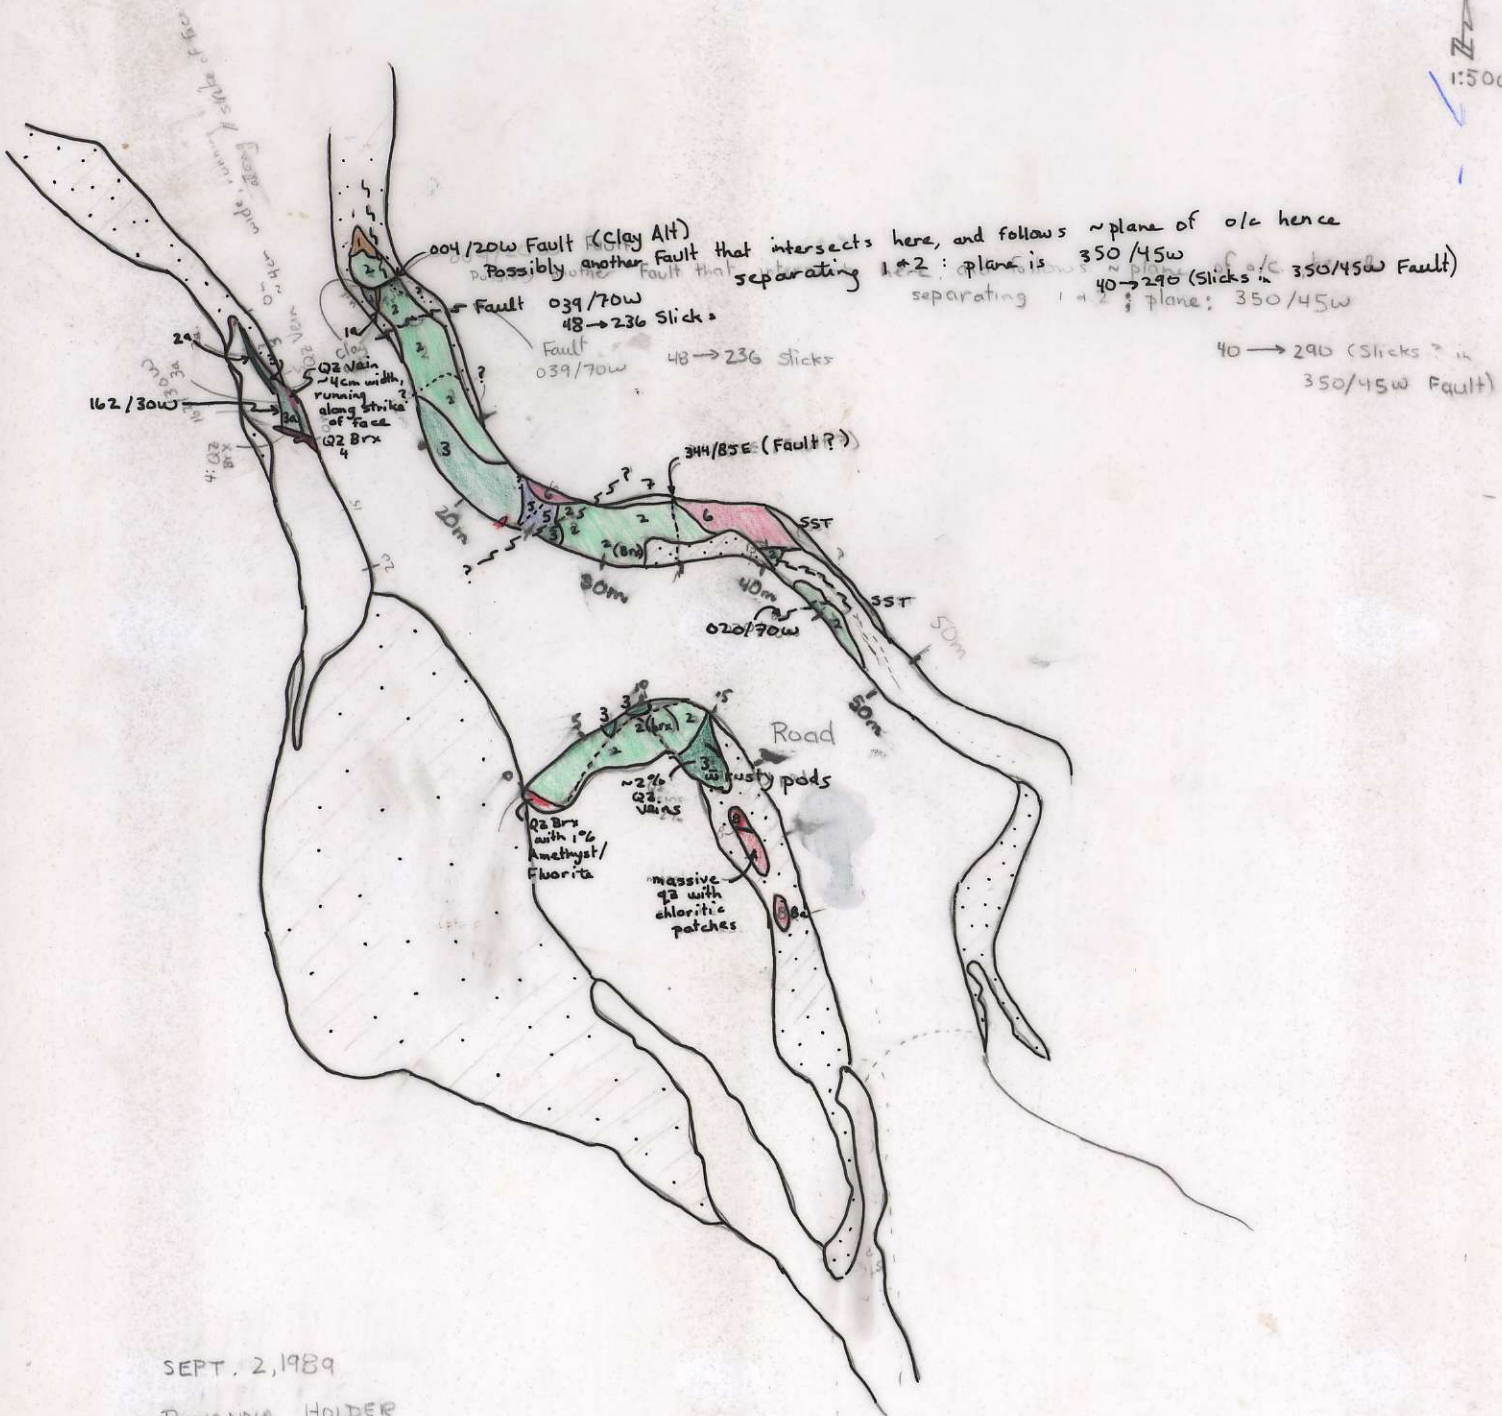

--- : structure

1:500

SEPT. 2, 1989  
ROYANNA HOLDER

1:500

- 6
- 1
- 2
- 3
- 4
- 8

824010  
Dusty mac

WEATHER: RAIN - MORNING  
CLOUDS, SUN,  
SHOWERS - AFTER-  
NOON