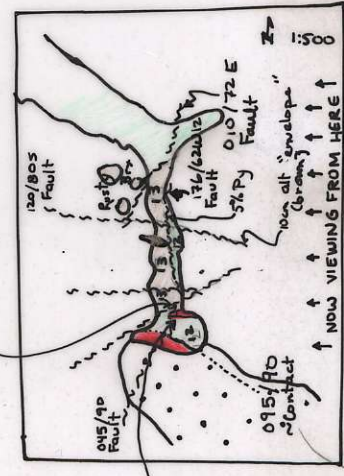

1:500

intrusive or intensely alt. And. F.S. Porphyry

This Q2 Brx, using sh. of 095° aligns well with Gr Brx at end. Top wall that I did not...

SEPT 5/89  
ROYANNA HOLDER

Dusty Mac  
824009