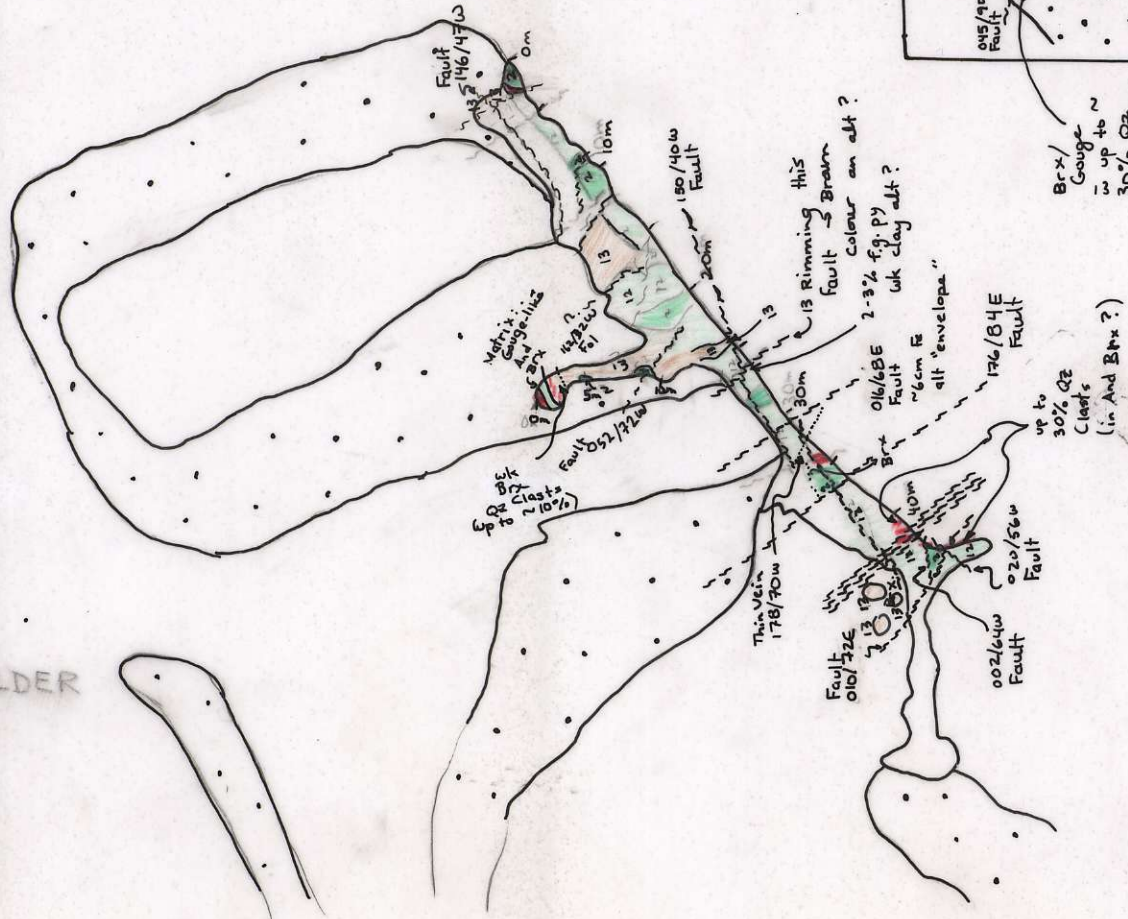

1:500

intrusive or intensely alt. And. F.S. Porphyry

This Q2 Brx, using sh. of 095° aligns well with Gr Brx at end. Top wall that I did not...

SEPT 5/89  
ROYANNA HOLDER

Dusty Mac  
824009