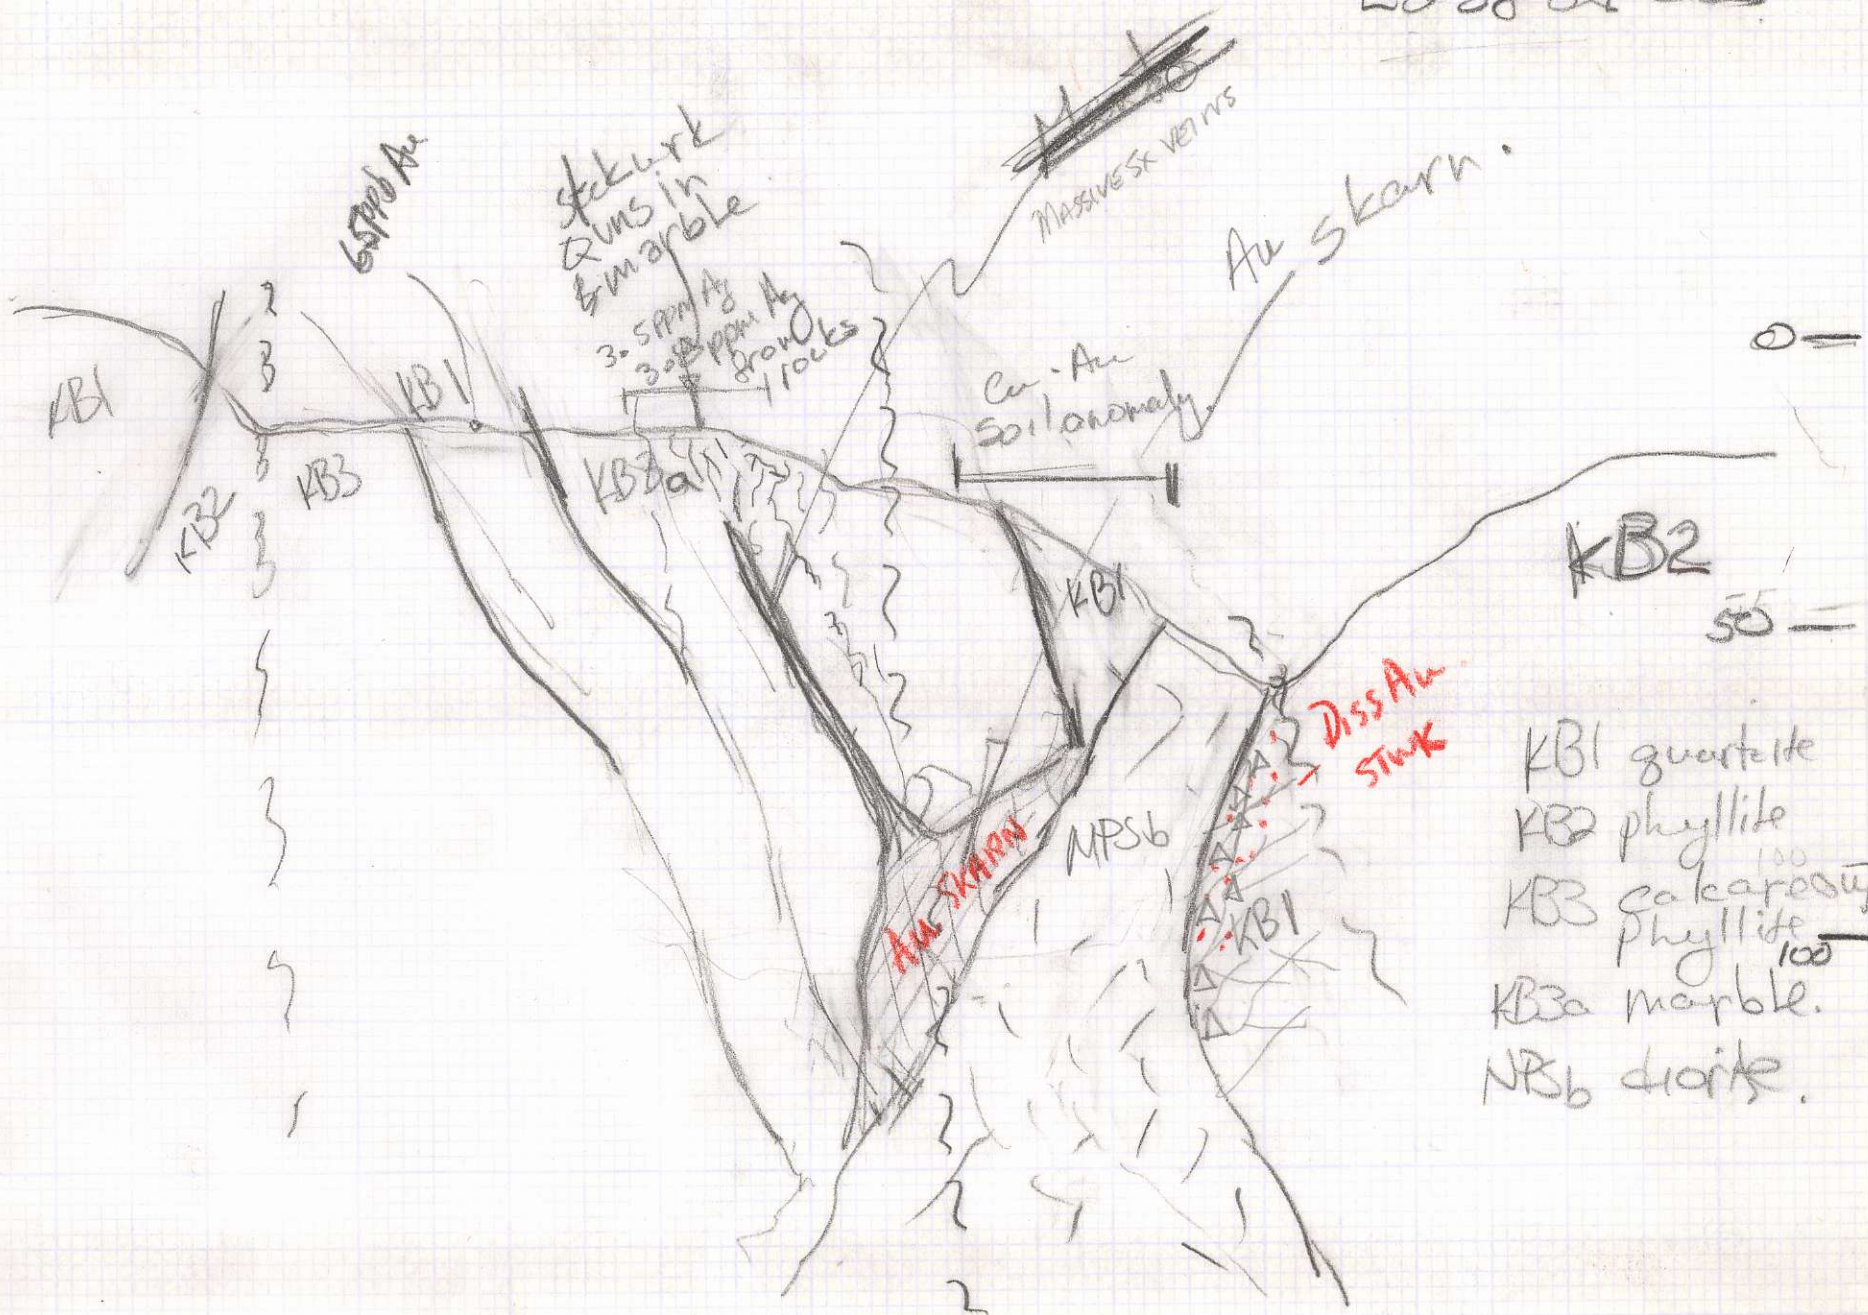

Richter Exploration Model

Reed Lake, AREA
East of

823490

Deed Lake
North

135 ppb Au } from rock
238 ppb Au } samples

NPS

KB2

KB1

KB3

Skarn
magnetite

NPS
Jurassic
Nelson
Intrusives

~1:10000

LONGHORN
GRID
AREA