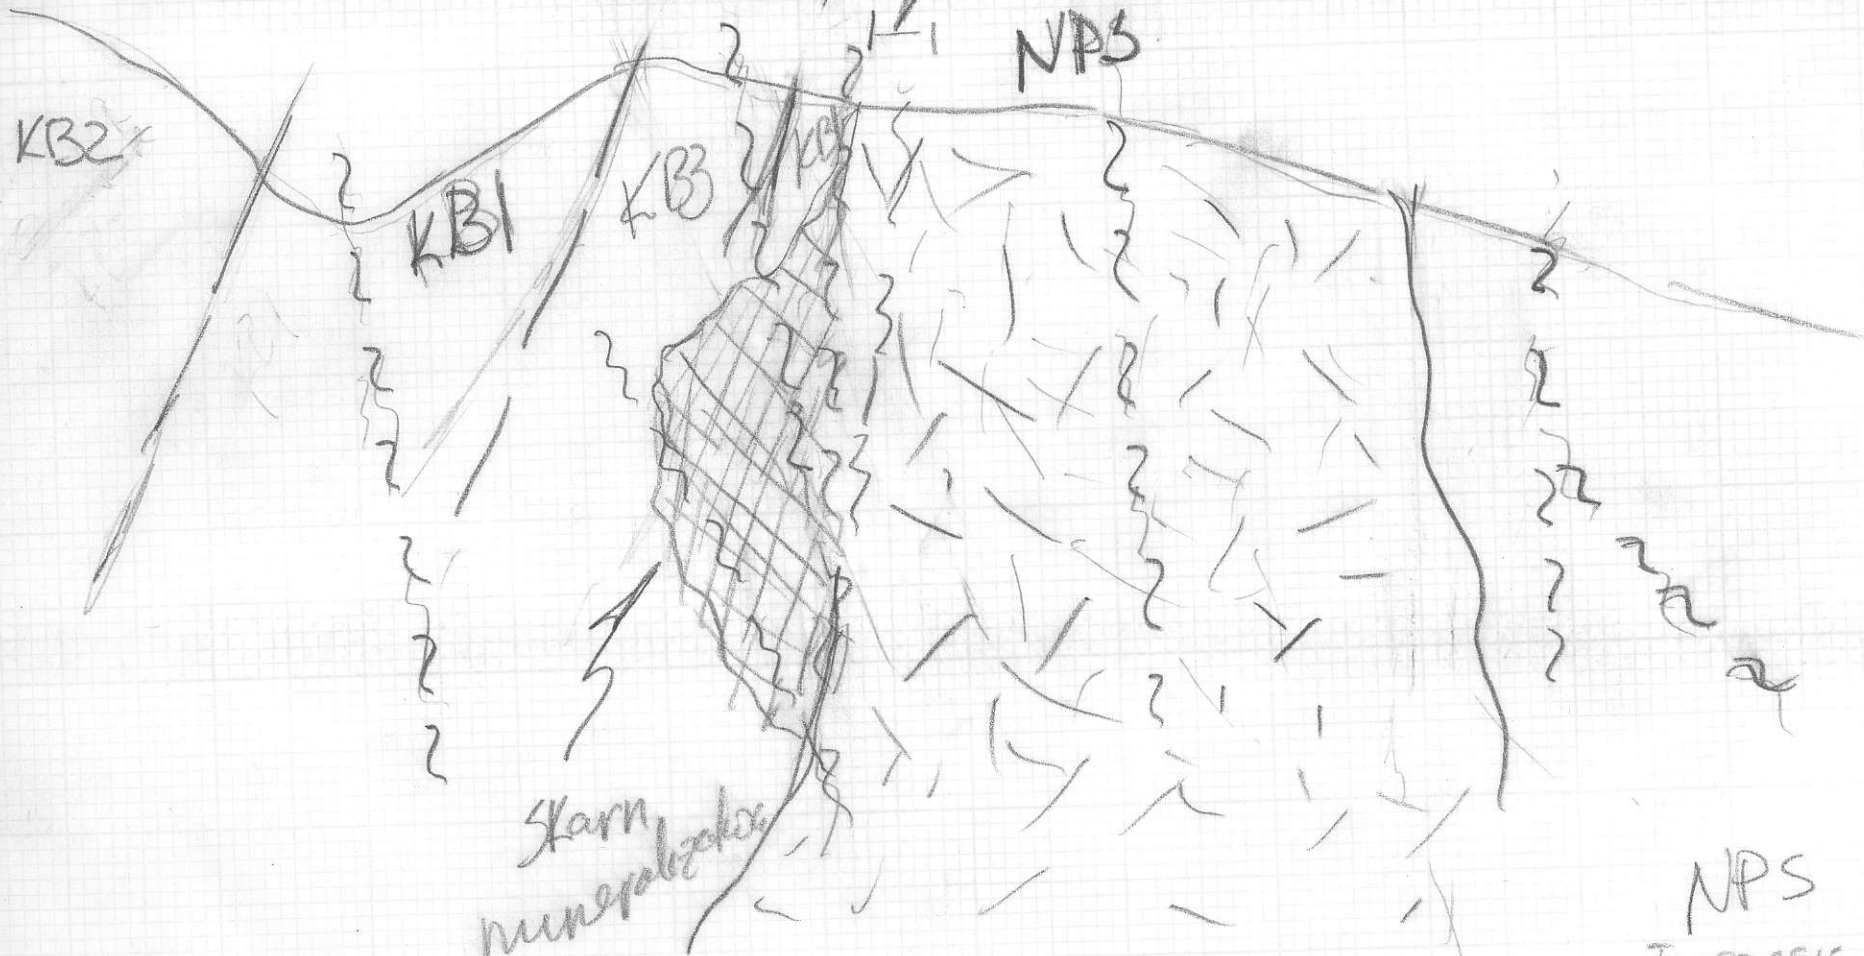

Richter Exploration Model

Reed Lake, AREA
East of

823490

Deed Lake
North

135 ppb Au } from rock
238 ppb Au } samples

NPS

KB2

KB1

KB3

Skarn
magnetite

NPS
Jurassic
Nelson
Intrusives

~1:10000

LONGHORN
GRID
AREA