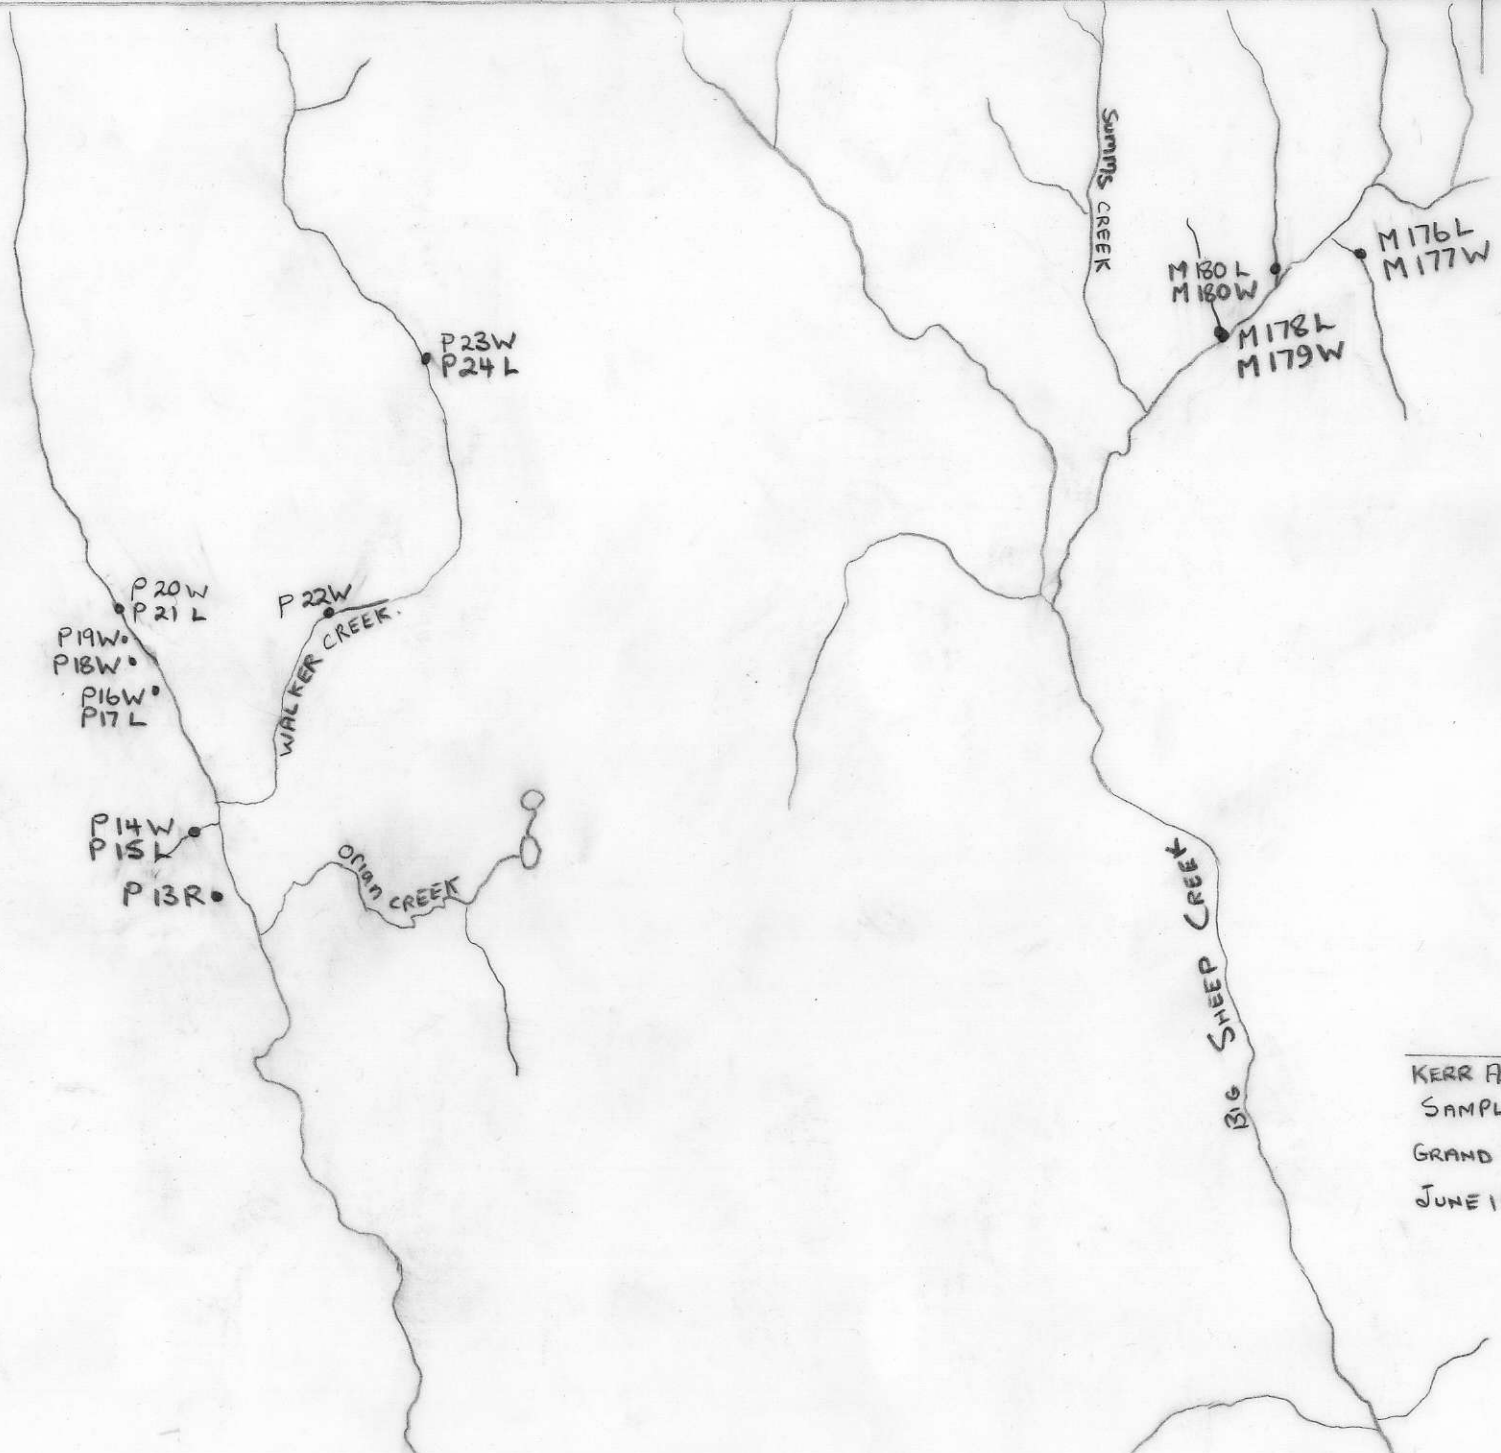

118°00'

49°15'

KERR ADDISON MINES LTD
SAMPLE LOCATION MAP
GRAND FORKS MAP 82E/1E

JUNE 1978 W. MURTON } M
B. WHITE LAW }
J. PAXTON } P
G. DAWSON }

SCALE 1:50,000

823462