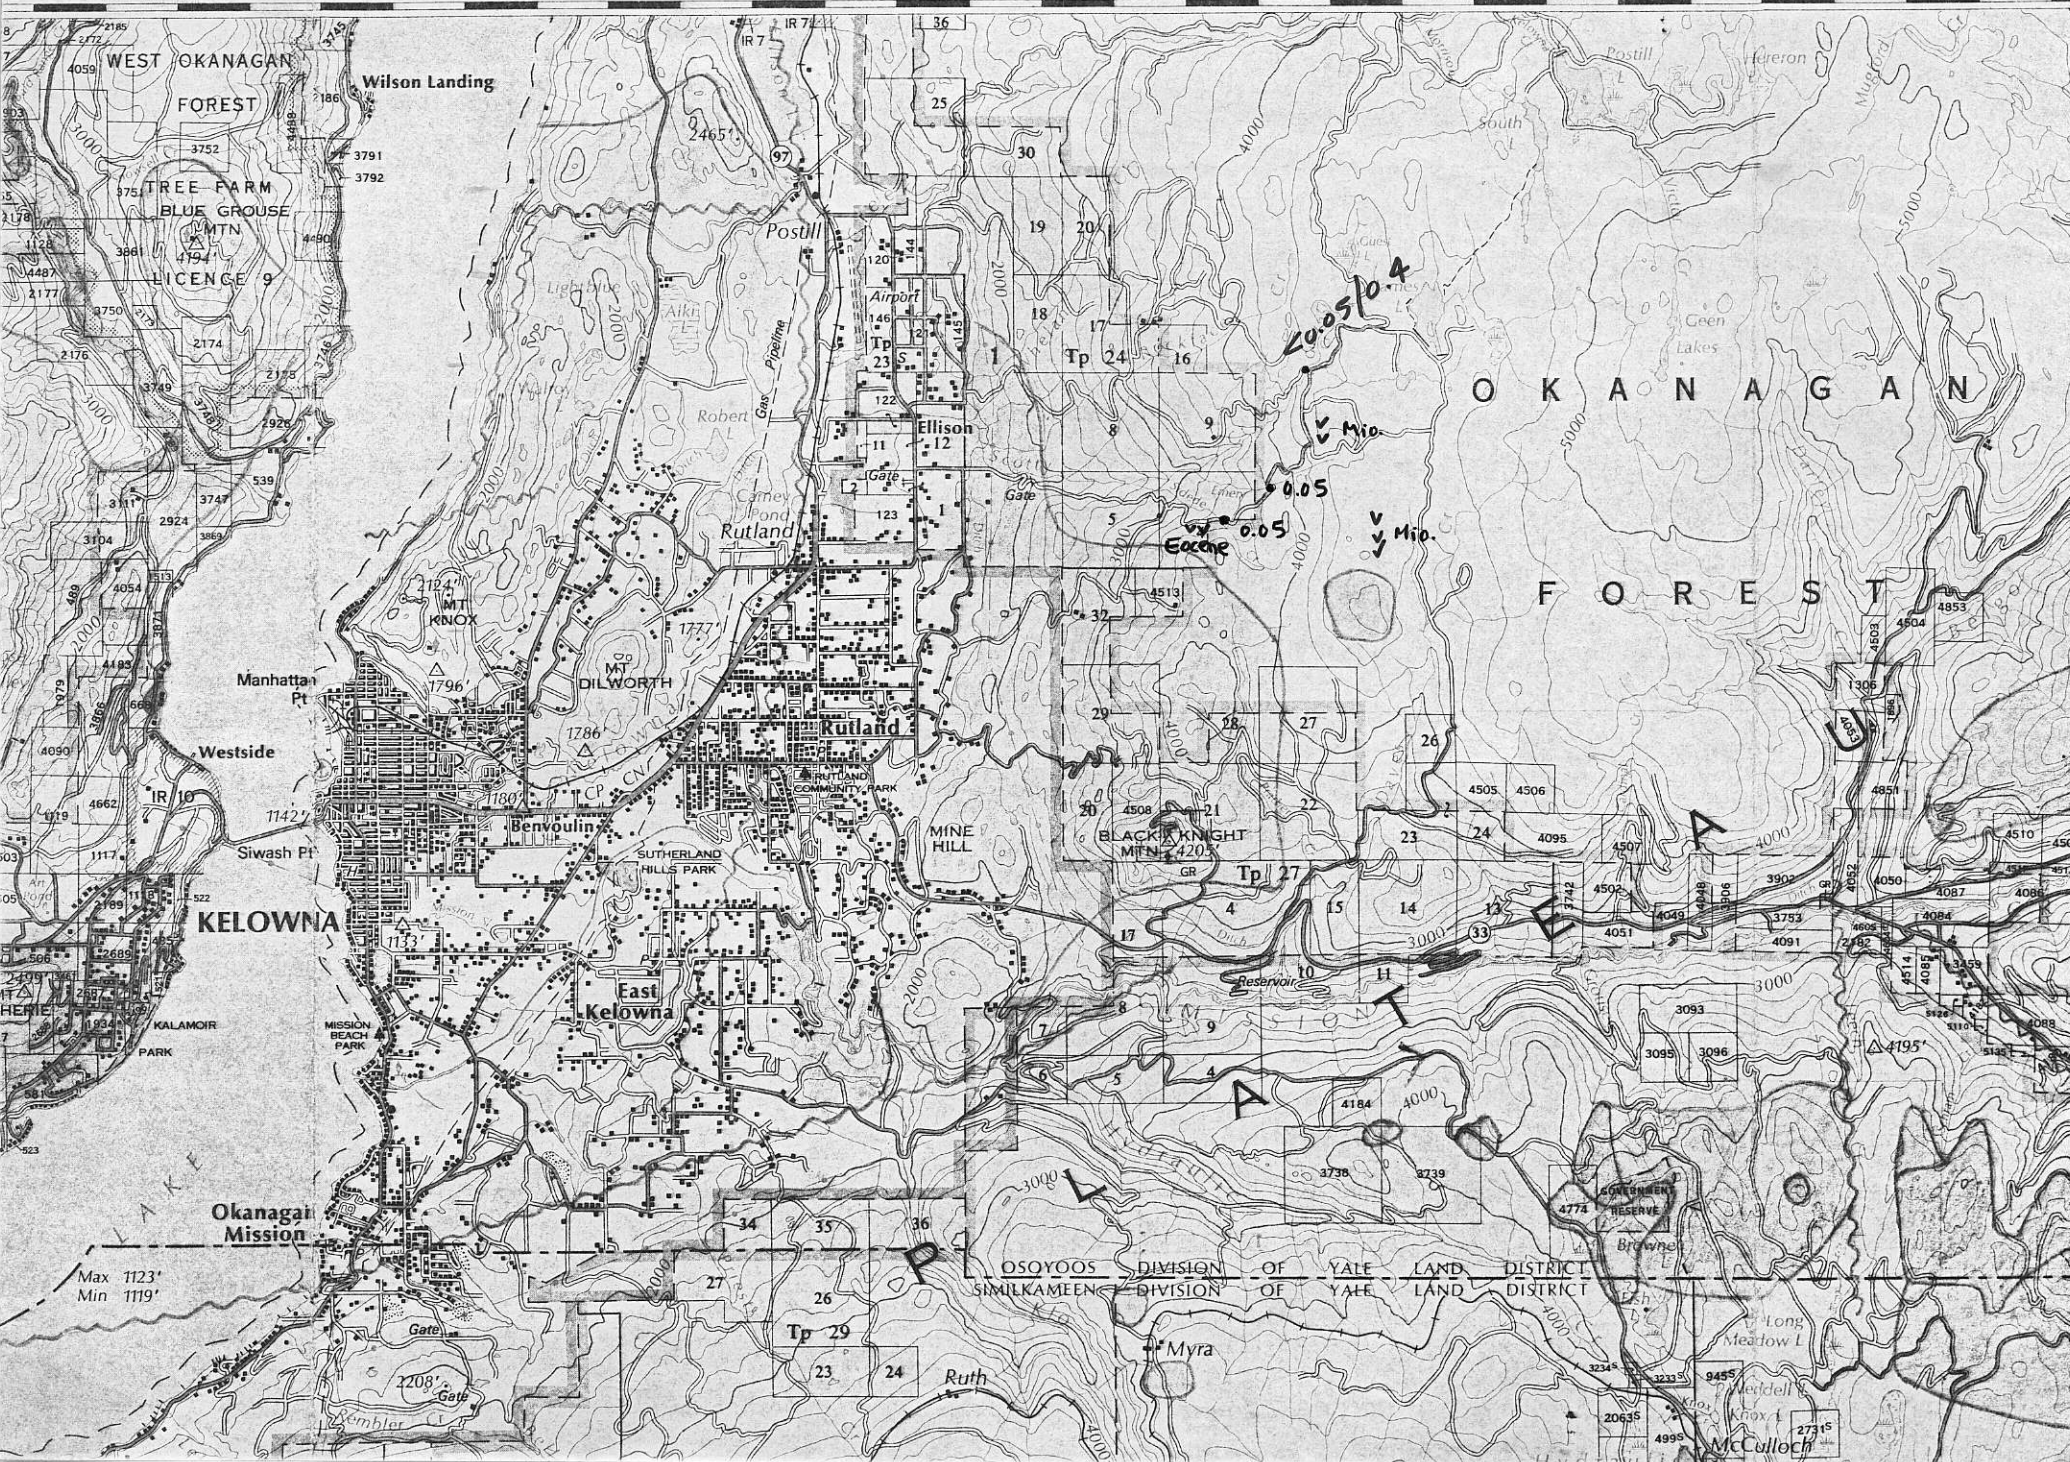

To Vernon - 21 miles To Vernon

30'

15'

Max 1123'
Min 1119'

OSOYOOS DIVISION OF SIMILKAMEEN
YALE LAND DISTRICT