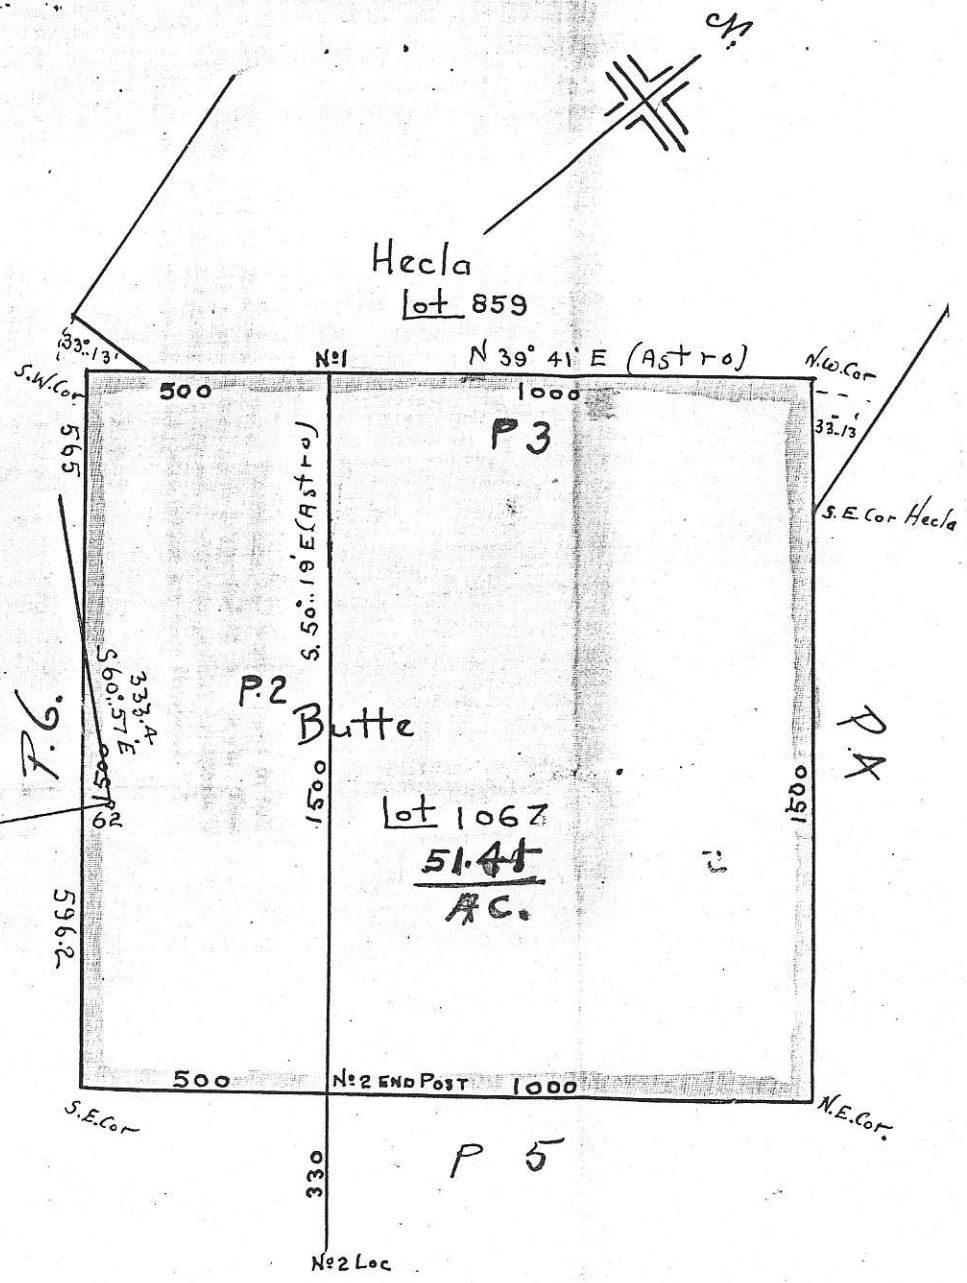

Plan
of
Lot 1067
Butte Mineral Claim
Wellington Camp
Grand Forks Mining Division
Yale Dist
B.C.

Scale 400 ft = 1 inch

823378