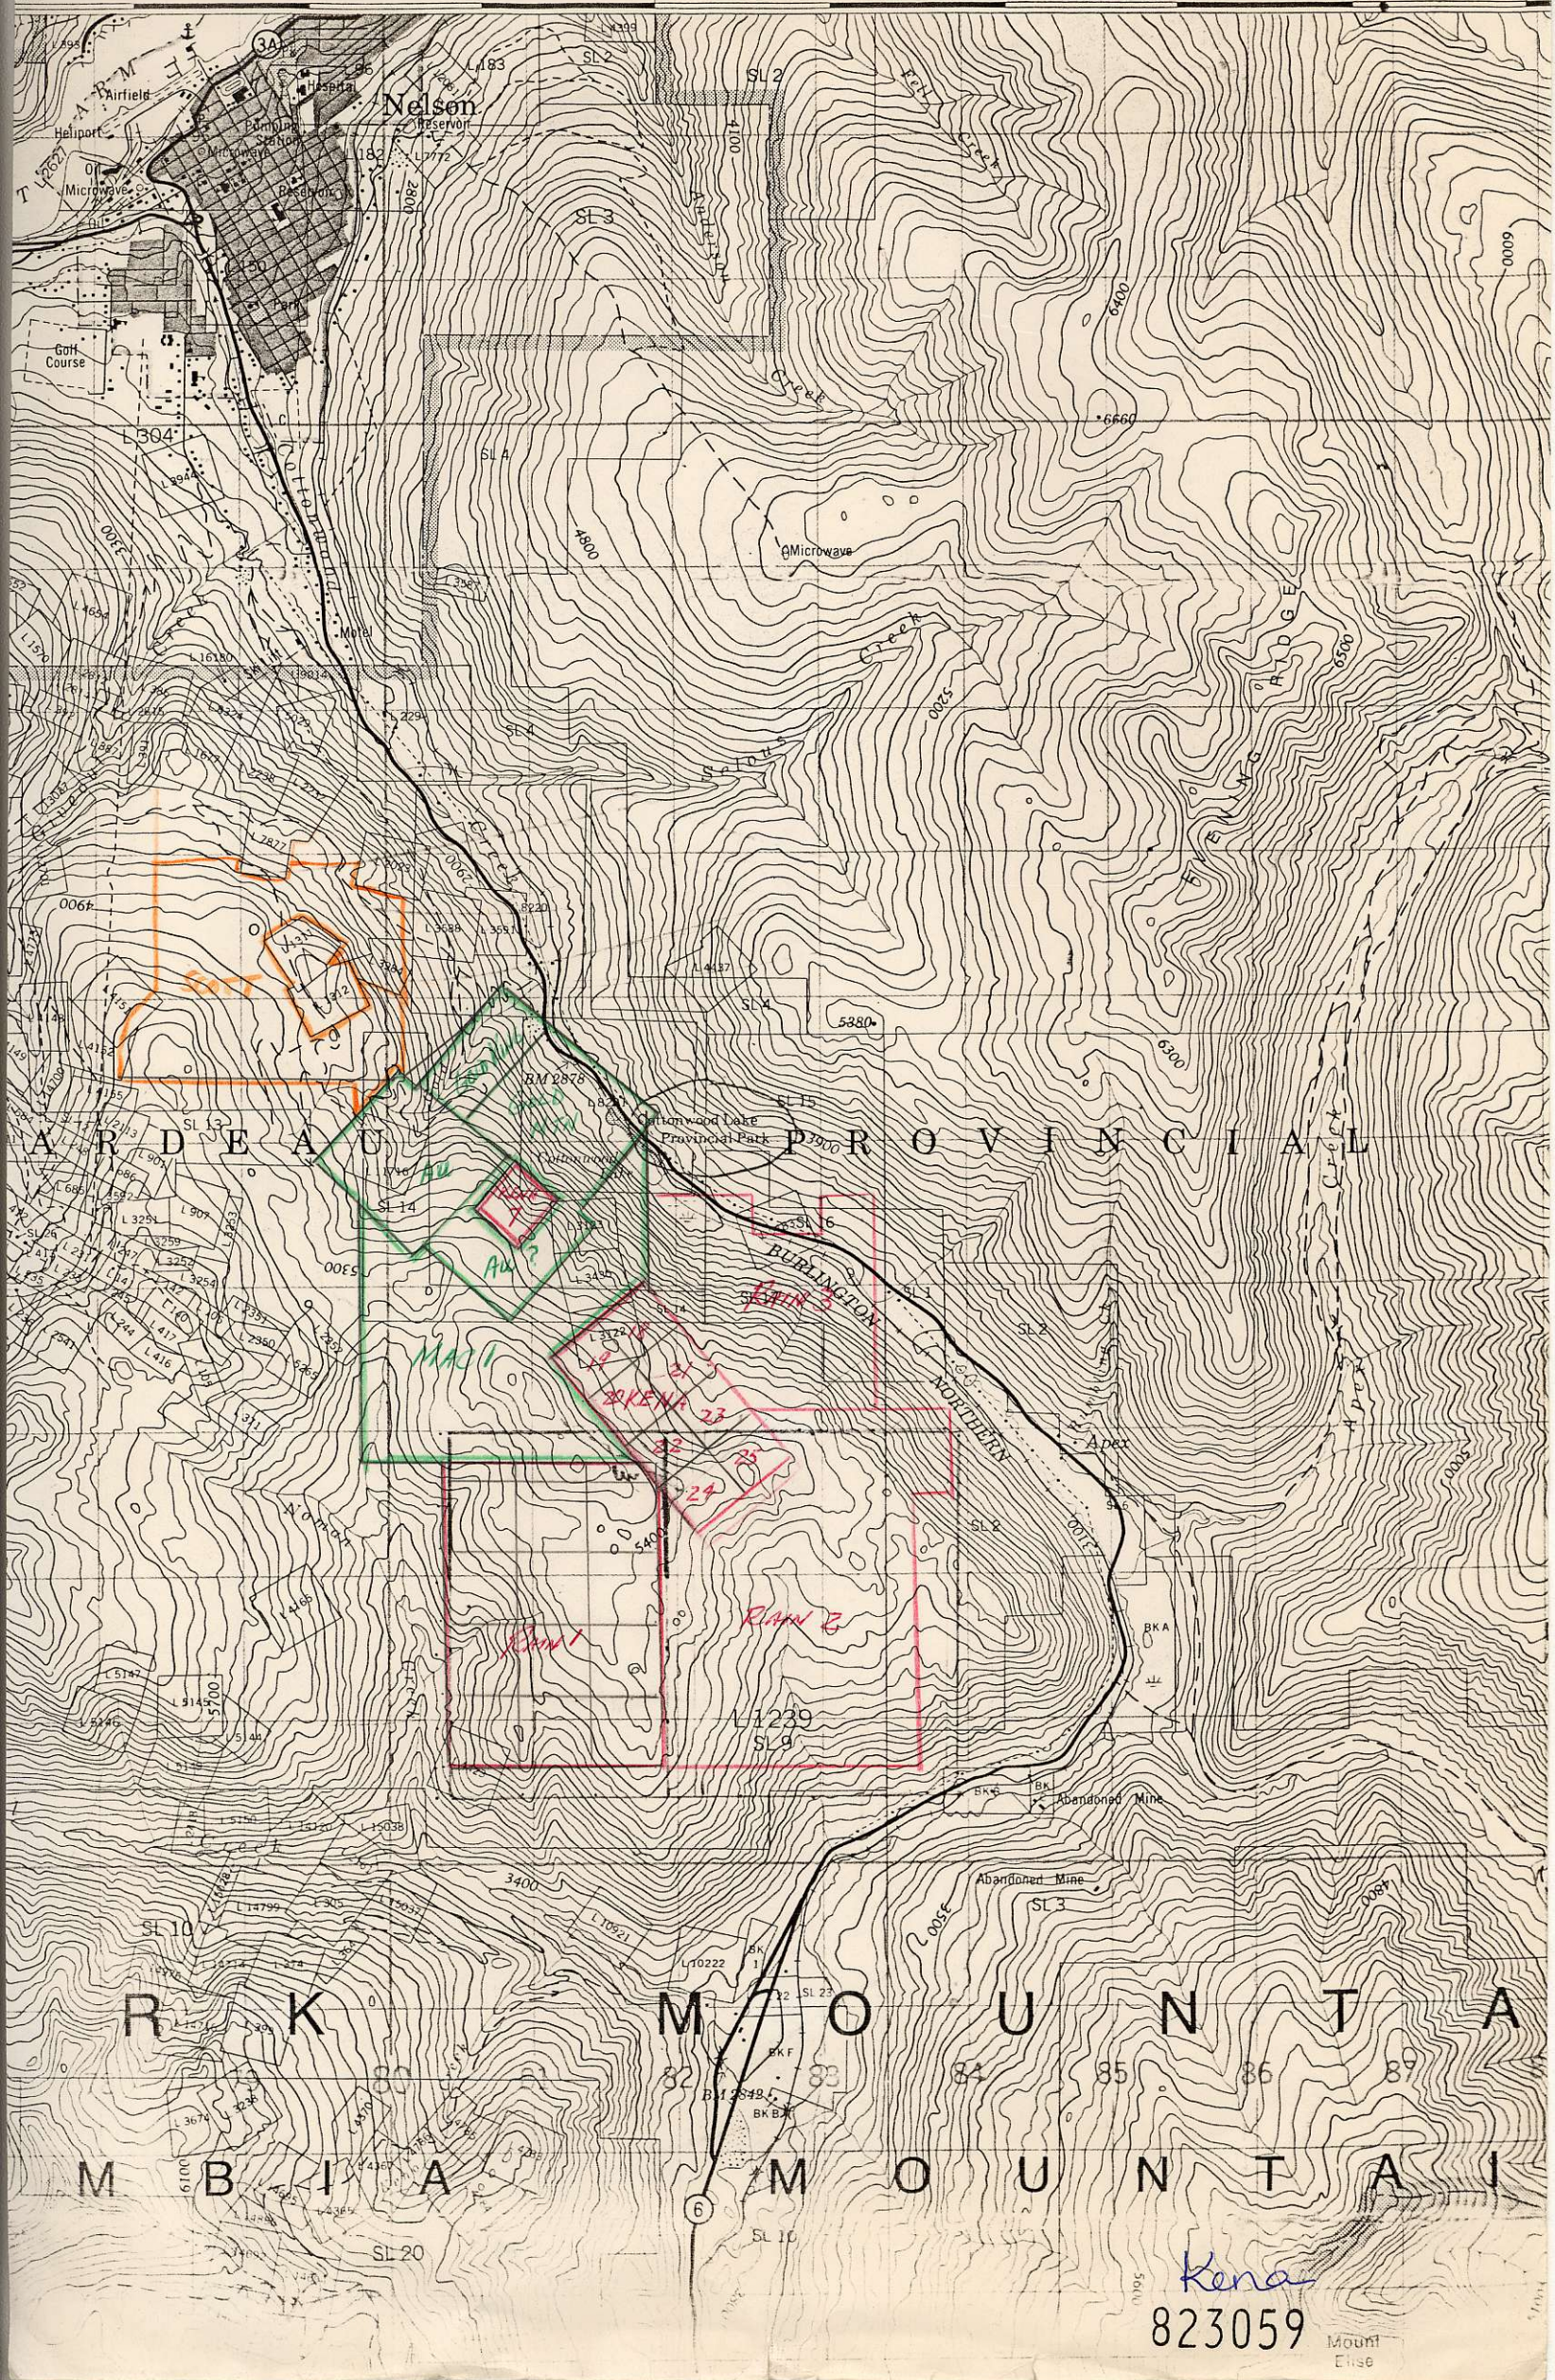

# CANADA

Kuslo 45 mi 72 km

Creston

78 79 81 15' 83 84 85 86 87 10'

deau  
incial  
rest

Nelson

Reservoir

Airfield

Golf Course

Microwave

Microwave

ARDIAU PROVINCIAL

BURLINGTON

NORTHERN

RANK MOUNTAIN

MOUNTAIN

Kena  
823059

Mount  
Elise