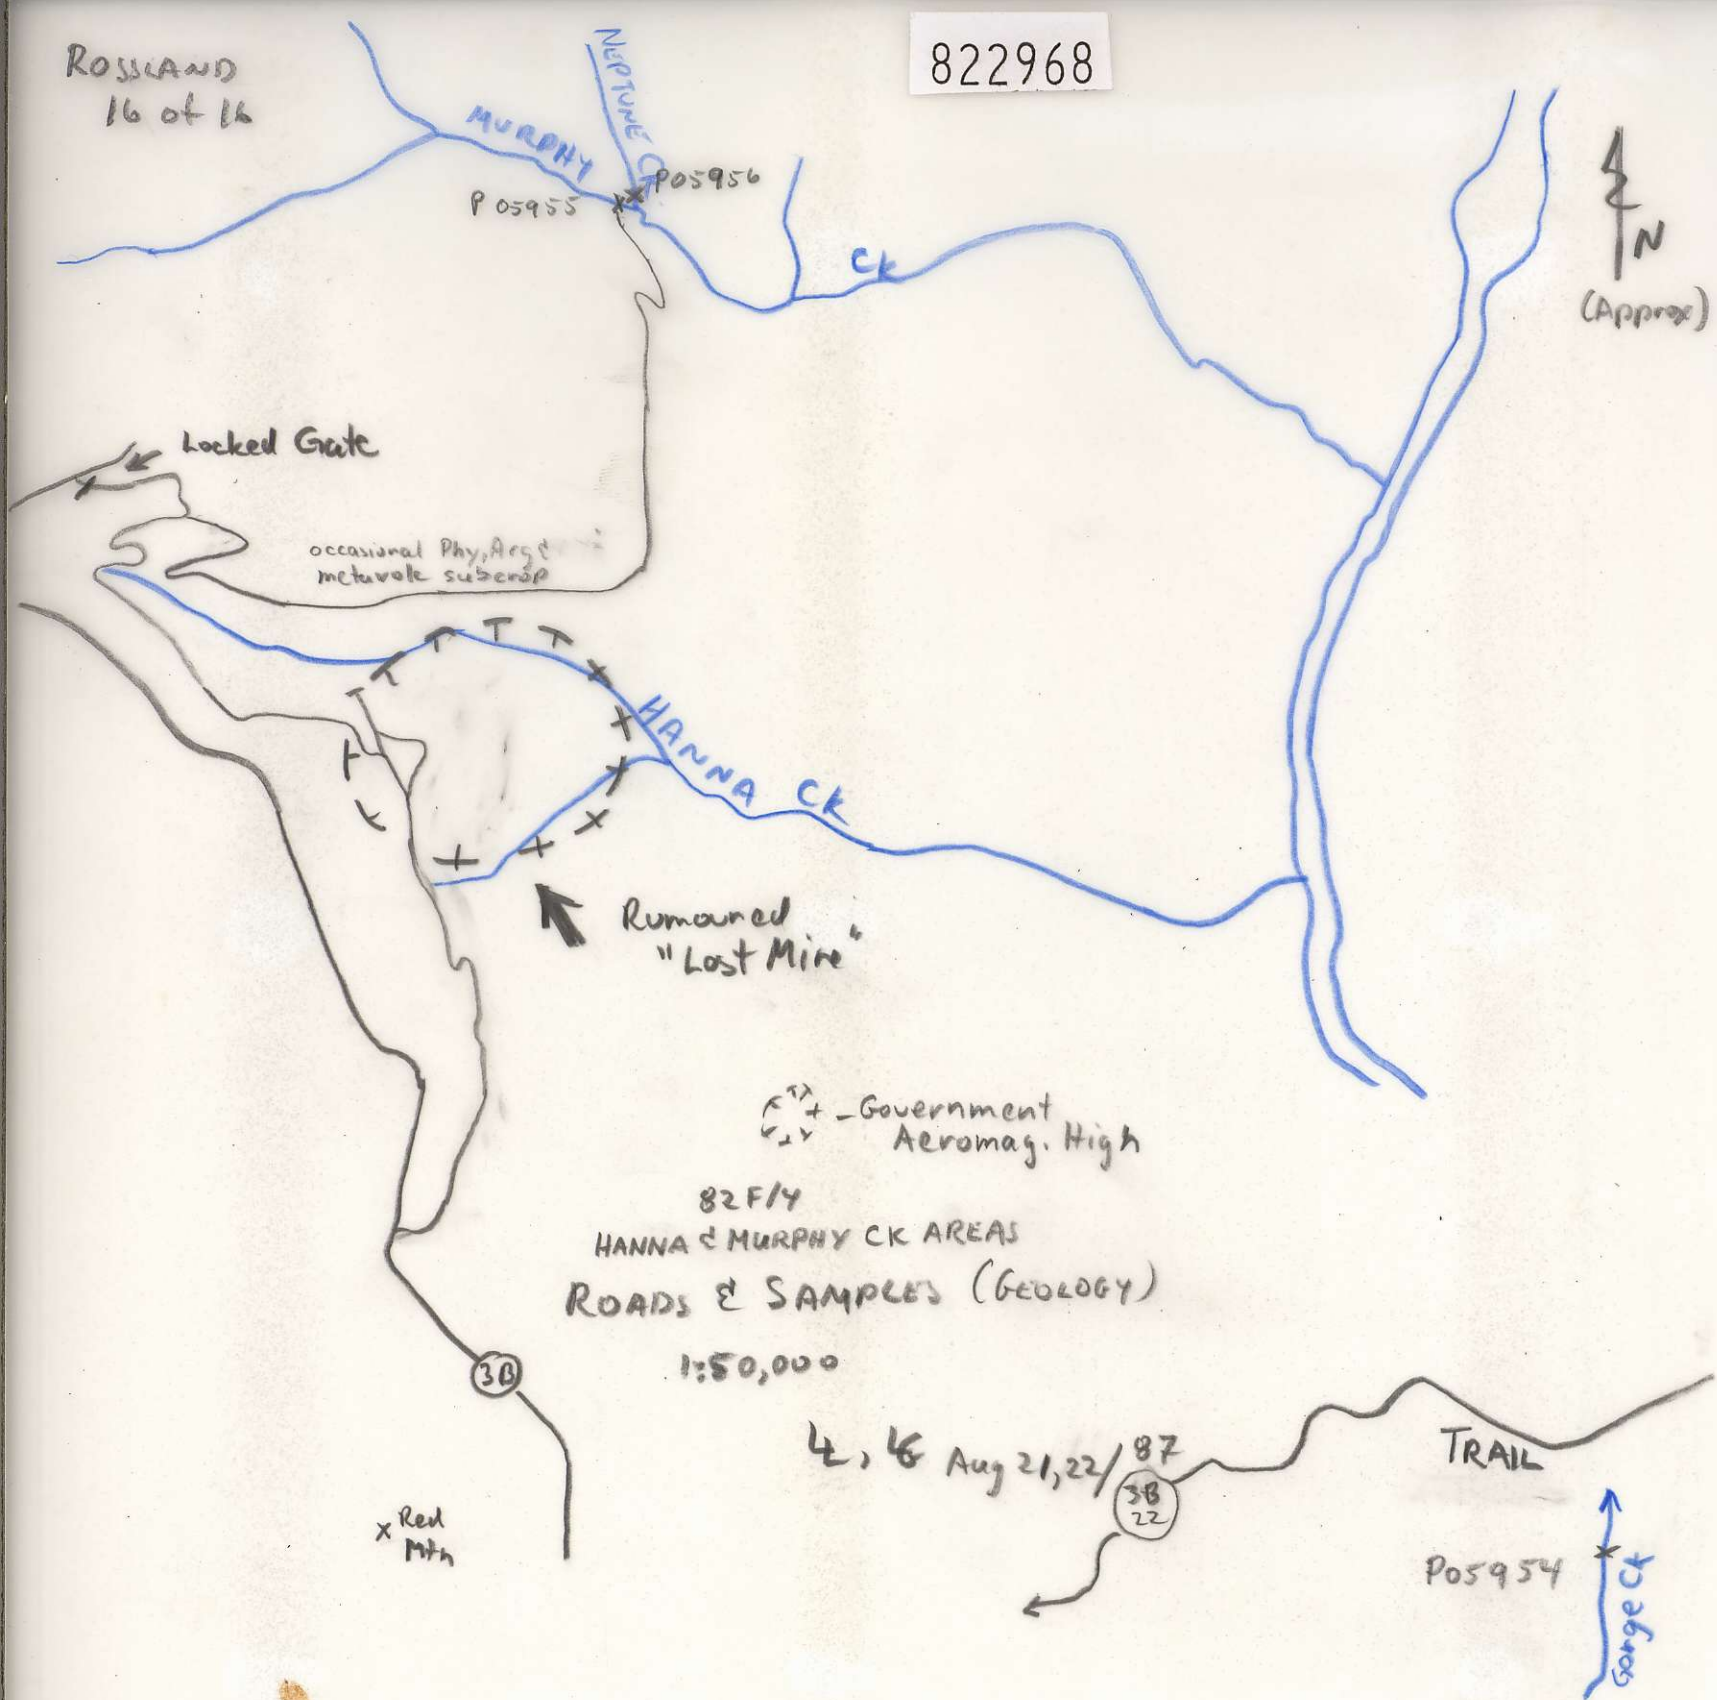

ROSSLAND
16 of 16

822968

Locked Gate

occasional Phy, Arg &
metabole subcrop

HANNA CK

Remained
"Lost Mine"

Government
Aeromag. High

82F/4
HANNA & MURPHY CK AREAS
ROADS & SAMPLES (GEOLOGY)

1:50,000

Aug 21, 22/87

TRAIL

x Red
Mtn

P05954

Garage Ck