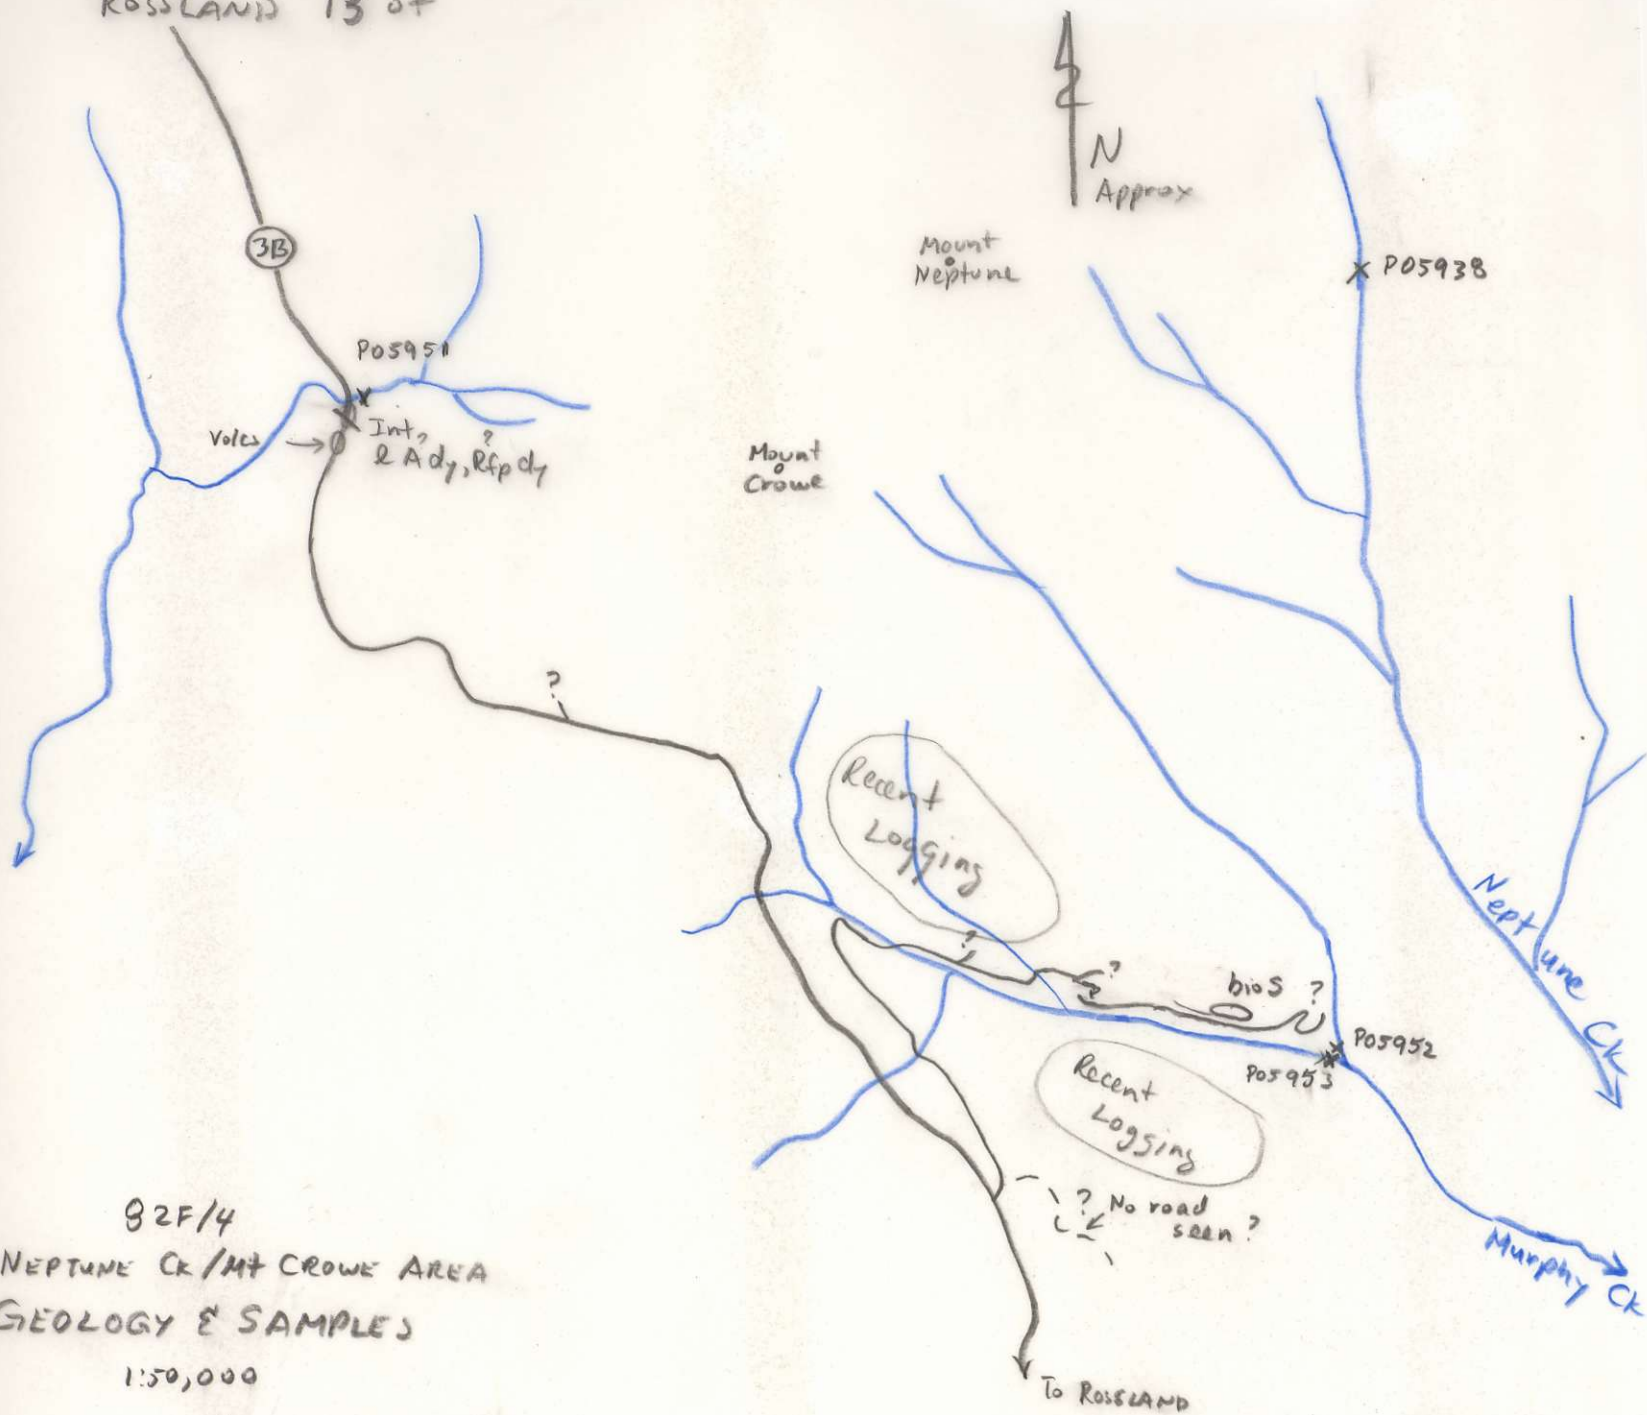

822965

ROSSLAND 13 of

82F/4  
NEPTUNE CK / MT CROWE AREA  
GEOLOGY & SAMPLES

1:50,000

4, 46 Aug 20/87