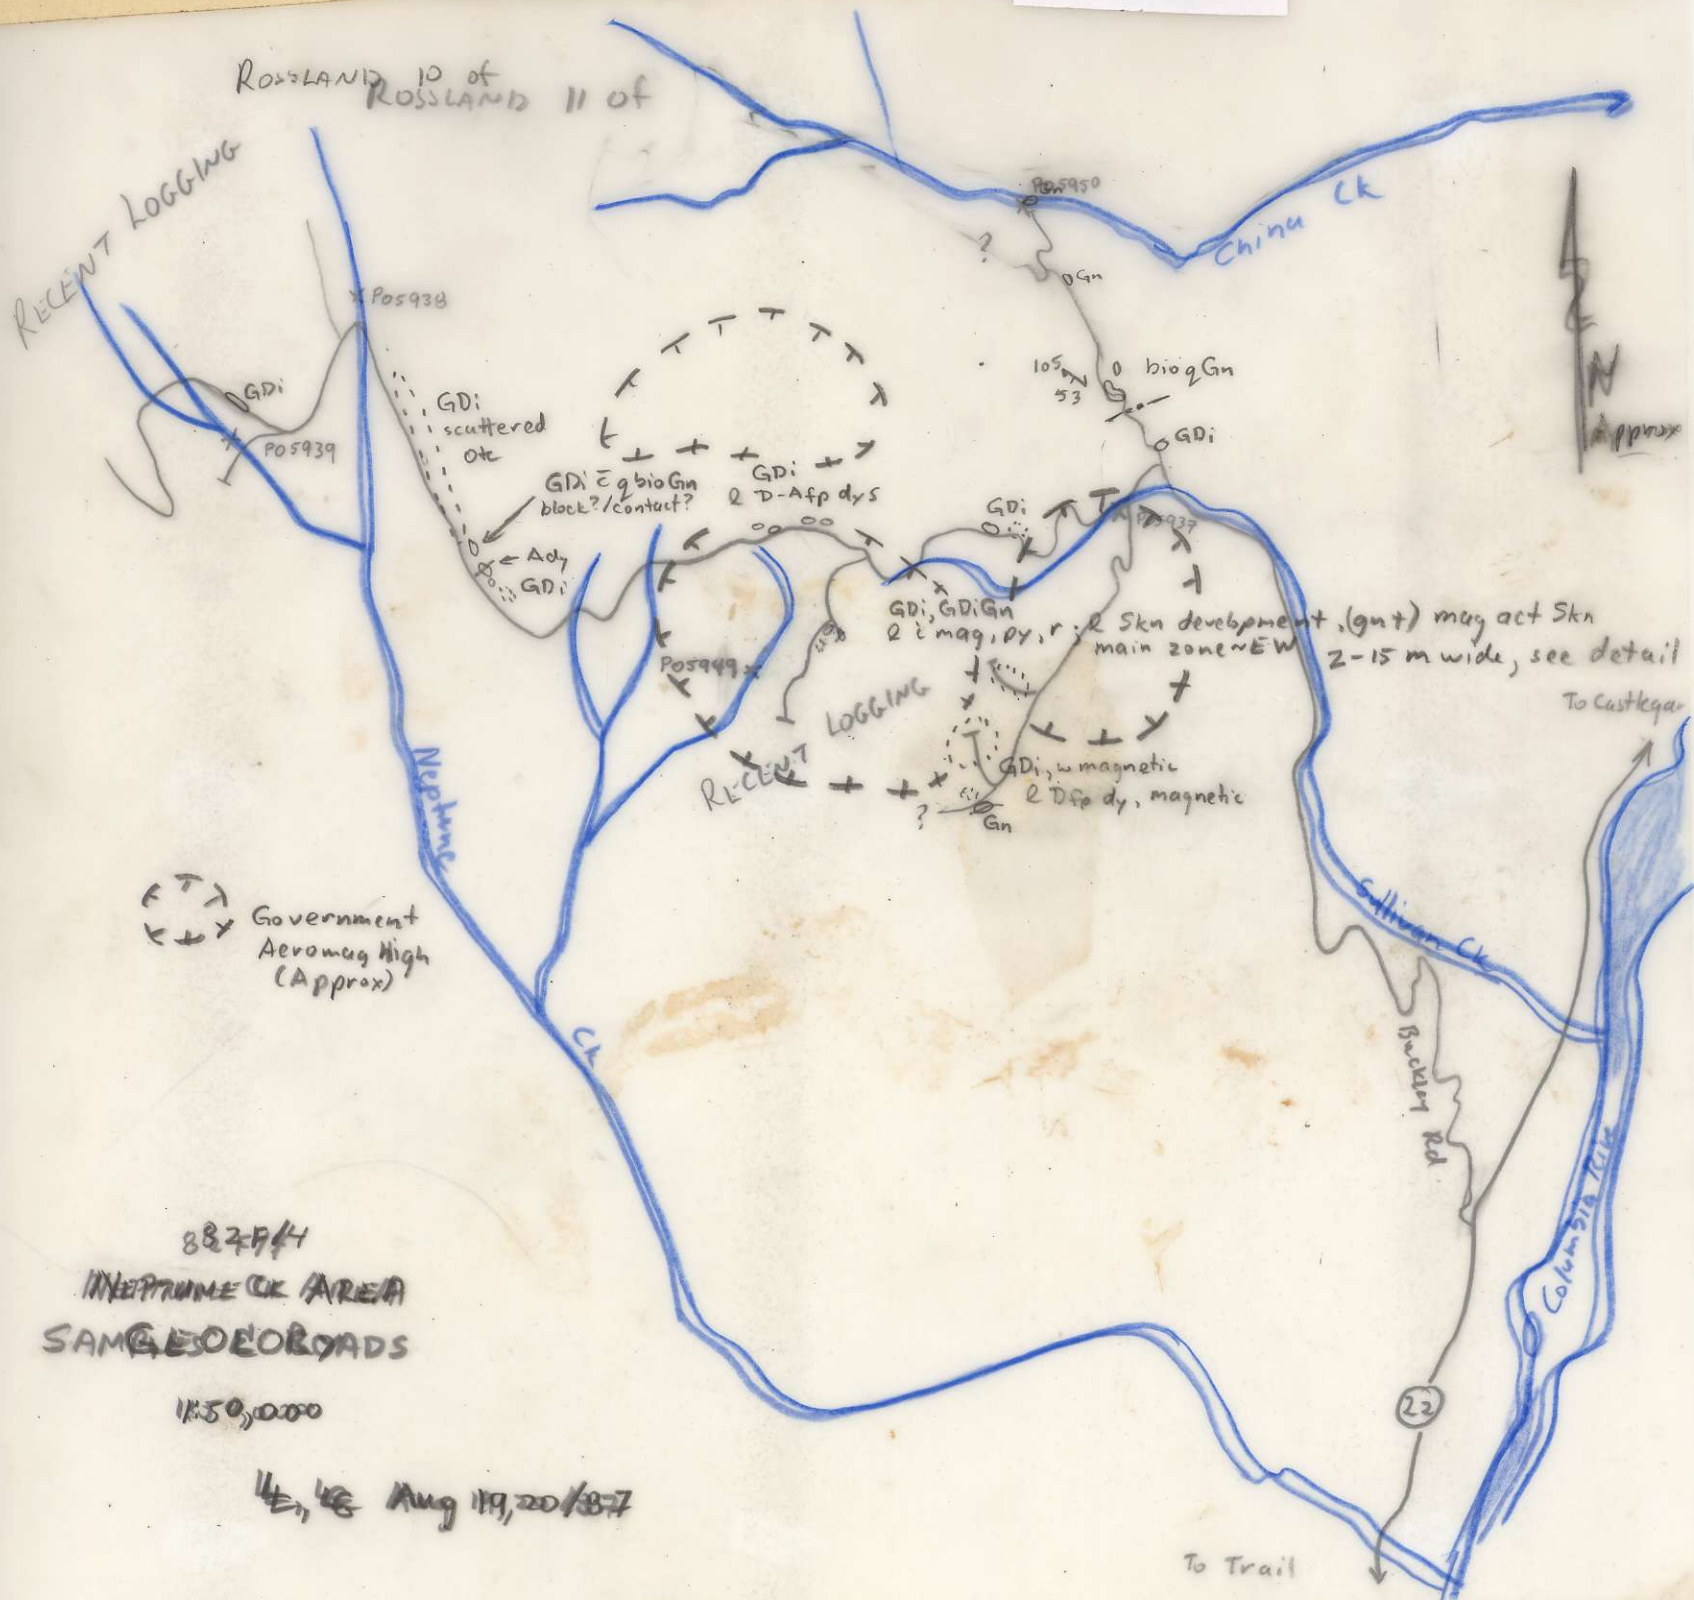

822963

82 F14  
NEPTUNE CK AREA  
SAMPLES & ROADS

1:50,000

L, LG Aug 19, 20/37