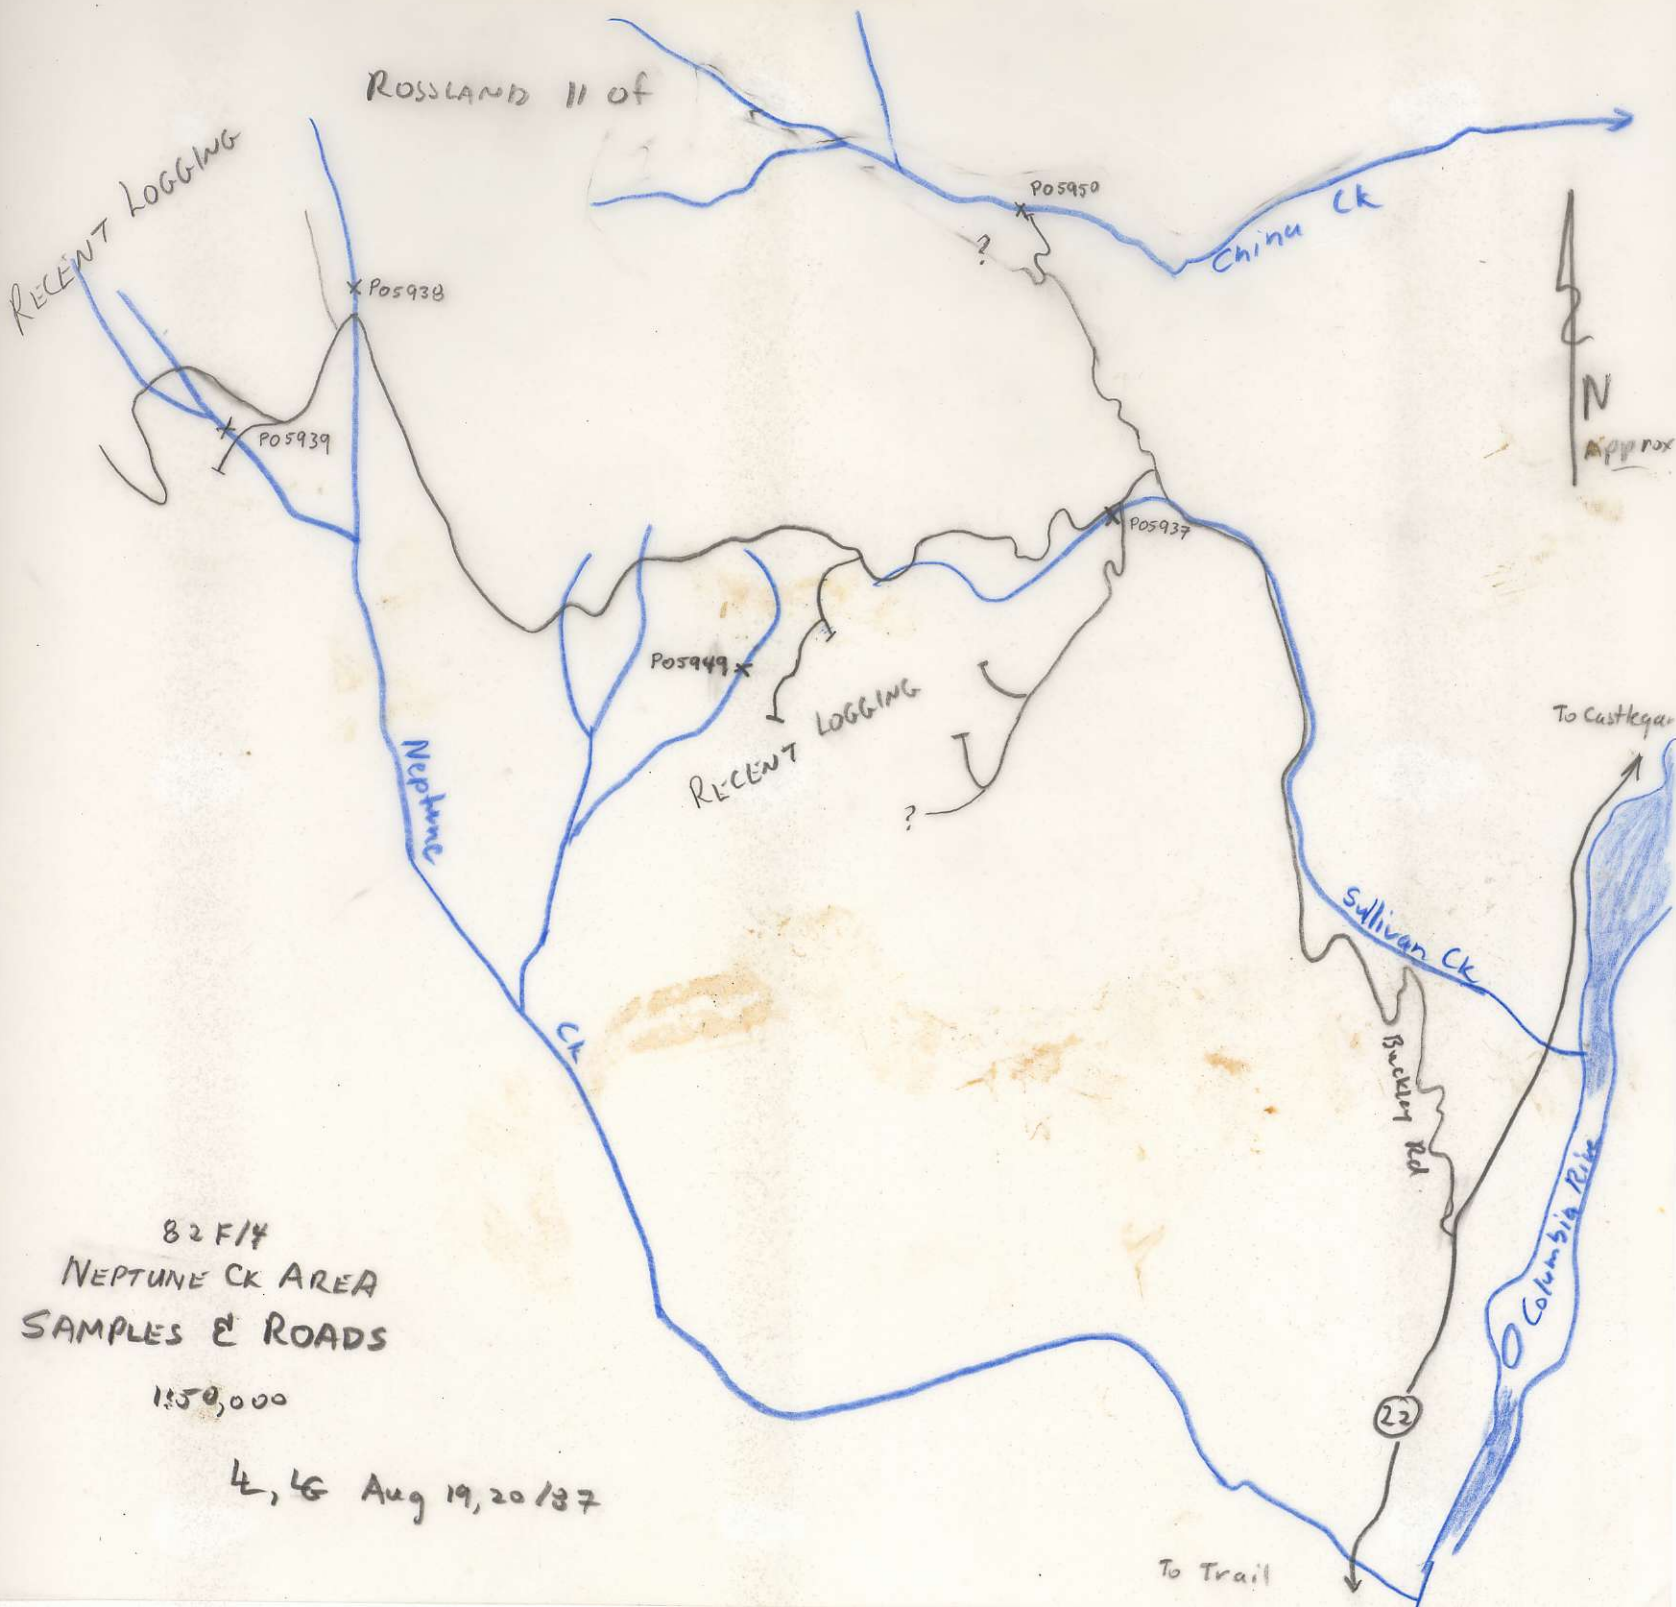

822963

82 F14  
NEPTUNE CK AREA  
SAMPLES & ROADS

1:50,000

L, LG Aug 19, 20/37