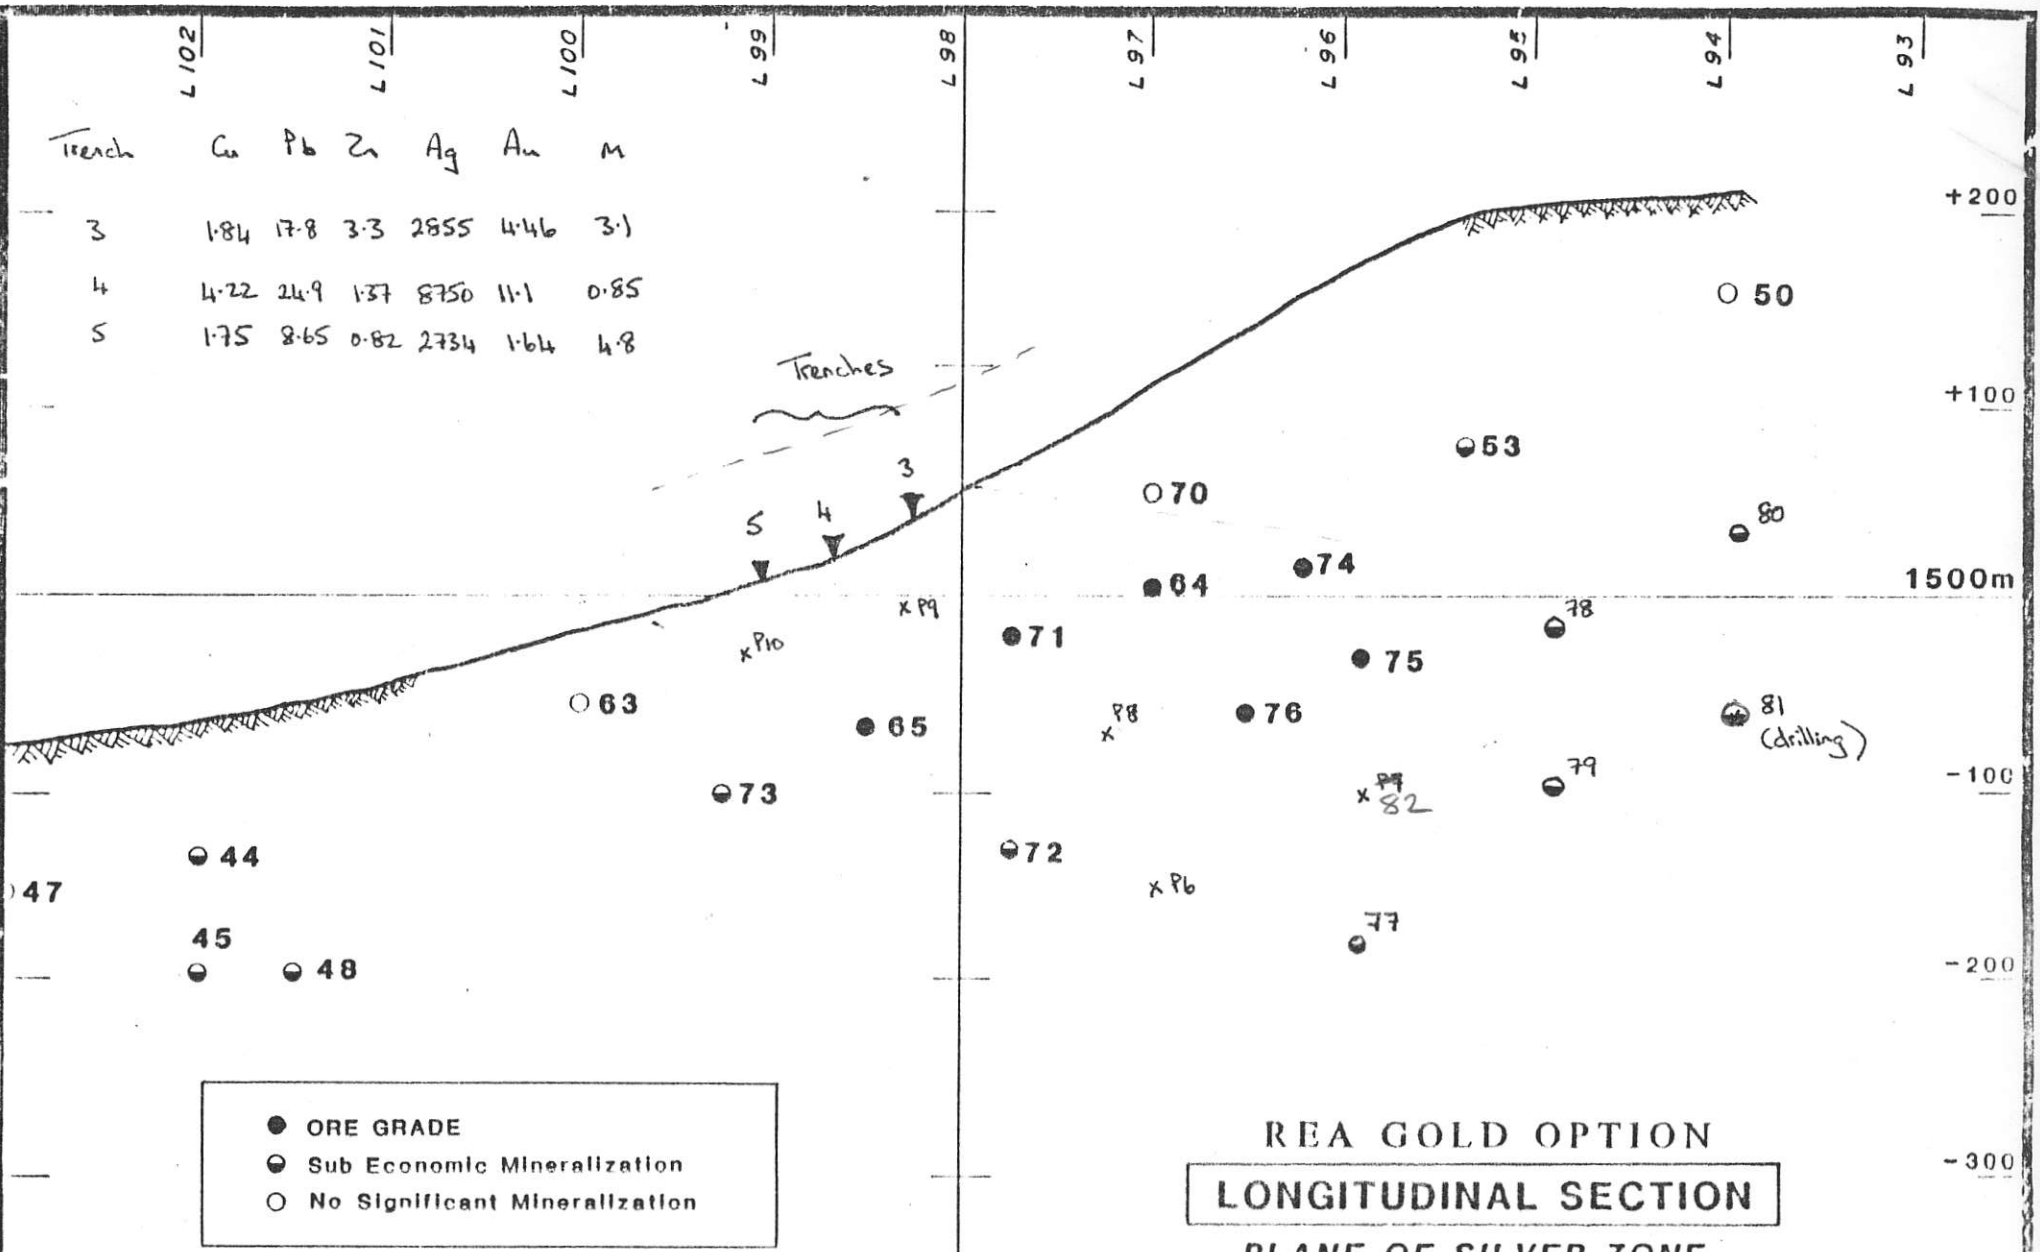

Trench	Cu	Pb	Zn	Ag	Au	M
3	1.84	17.8	3.3	2855	4.46	3.1
4	4.22	24.9	1.37	8750	11.1	0.85
5	1.75	8.65	0.82	2734	1.64	4.8

● ORE GRADE
 ● Sub Economic Mineralization
 ○ No Significant Mineralization

0 50 100 m
 1:4000

REA GOLD OPTION
LONGITUDINAL SECTION

PLANE OF SILVER ZONE
 -LOOKING NORTHEAST-