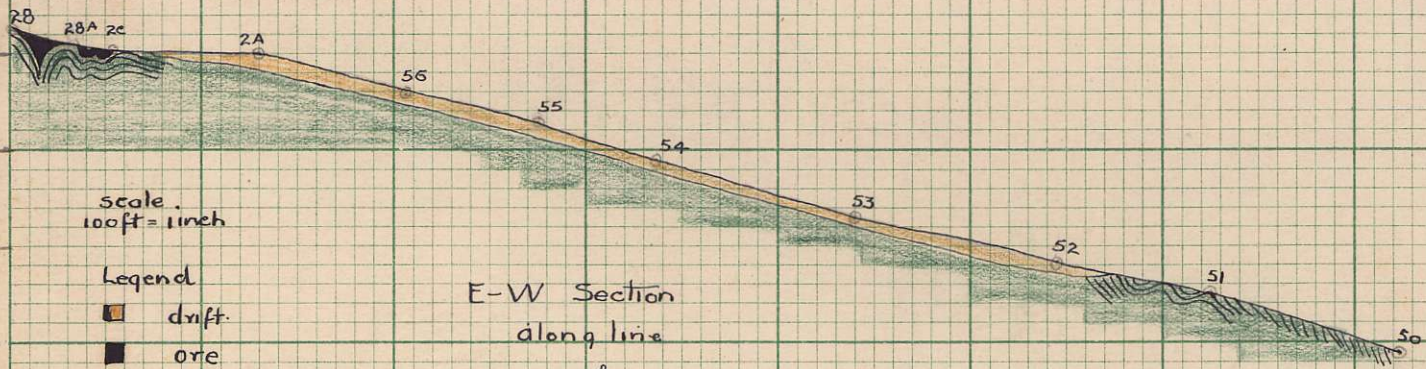

4 4300

5200

5000

4800

4600

4700

4200

4000

Scale
100ft = 1inch

Legend

- drift.
- ore
- argillaceous quartzites

E-W Section
along line
of
Tram.

Stemwinder
822670