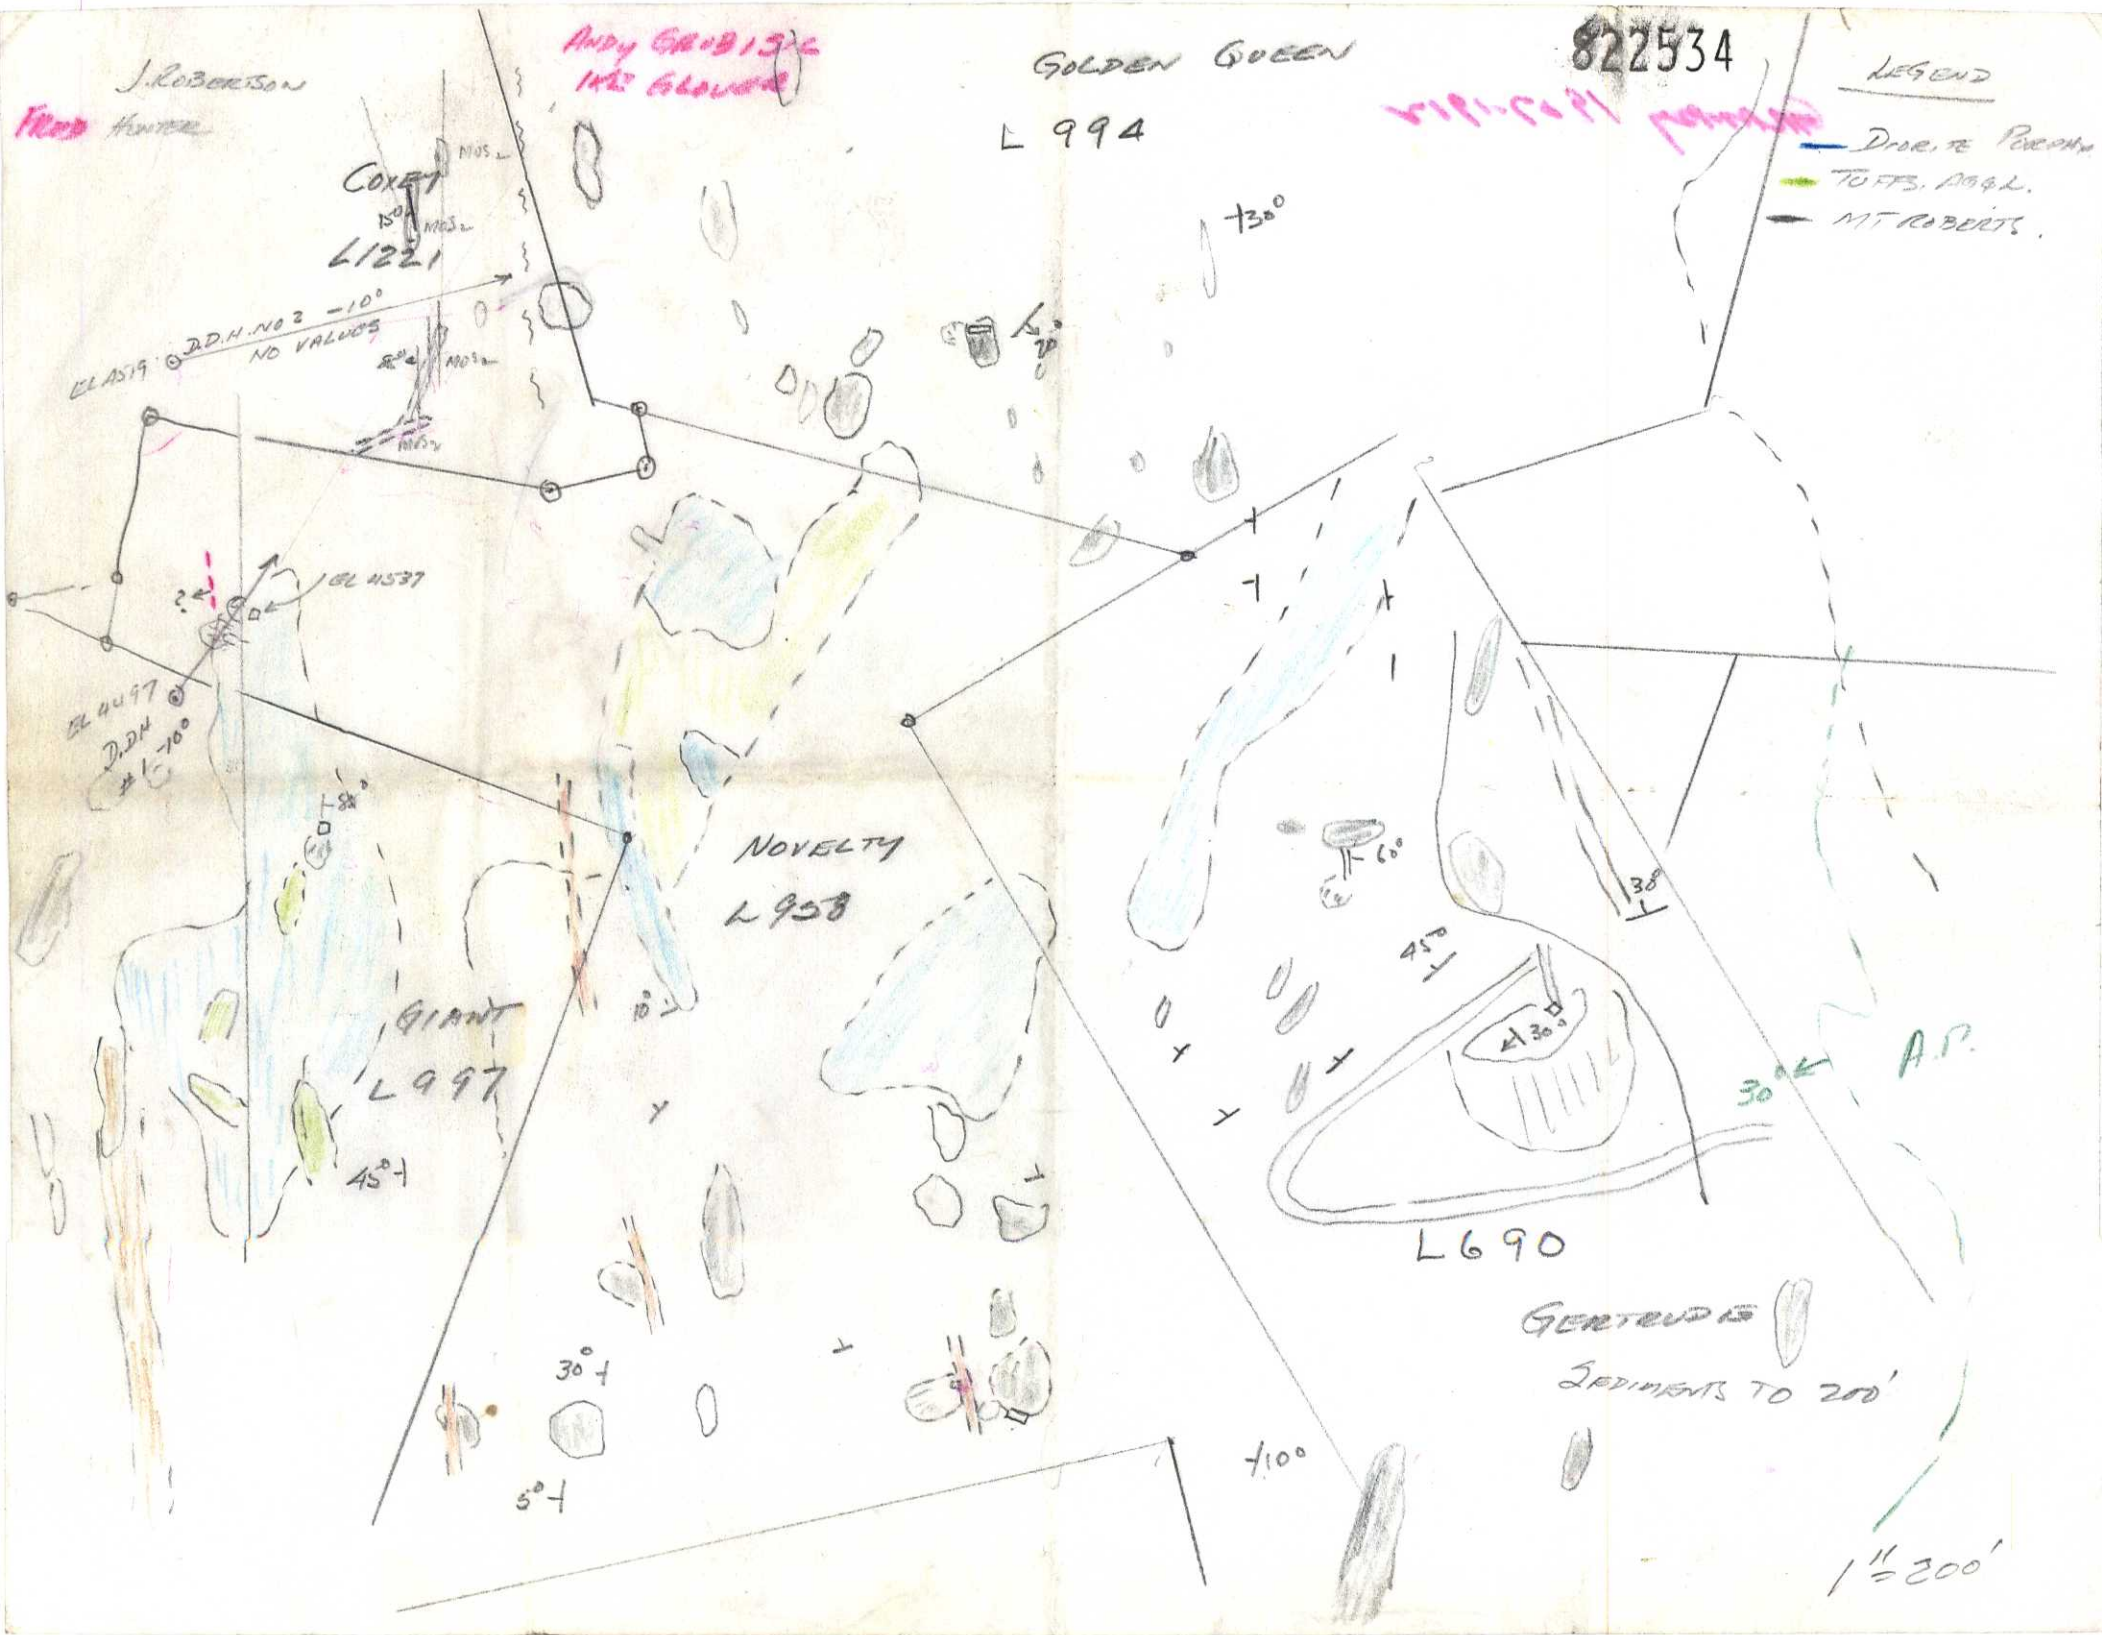

J. ROBERTSON
Fred Hunter

Andy GRUBISIC
142 GLOWER

GOLDEN QUEEN
L 994

822534

LEGEND

- DUNE RE PROXIMITY
- TUFFS, AB&L.
- MT ROBERTS

This reference scale bar has been added to the original image. It will scale at the same rate as the image, therefore it can be used as a reference for the original size.