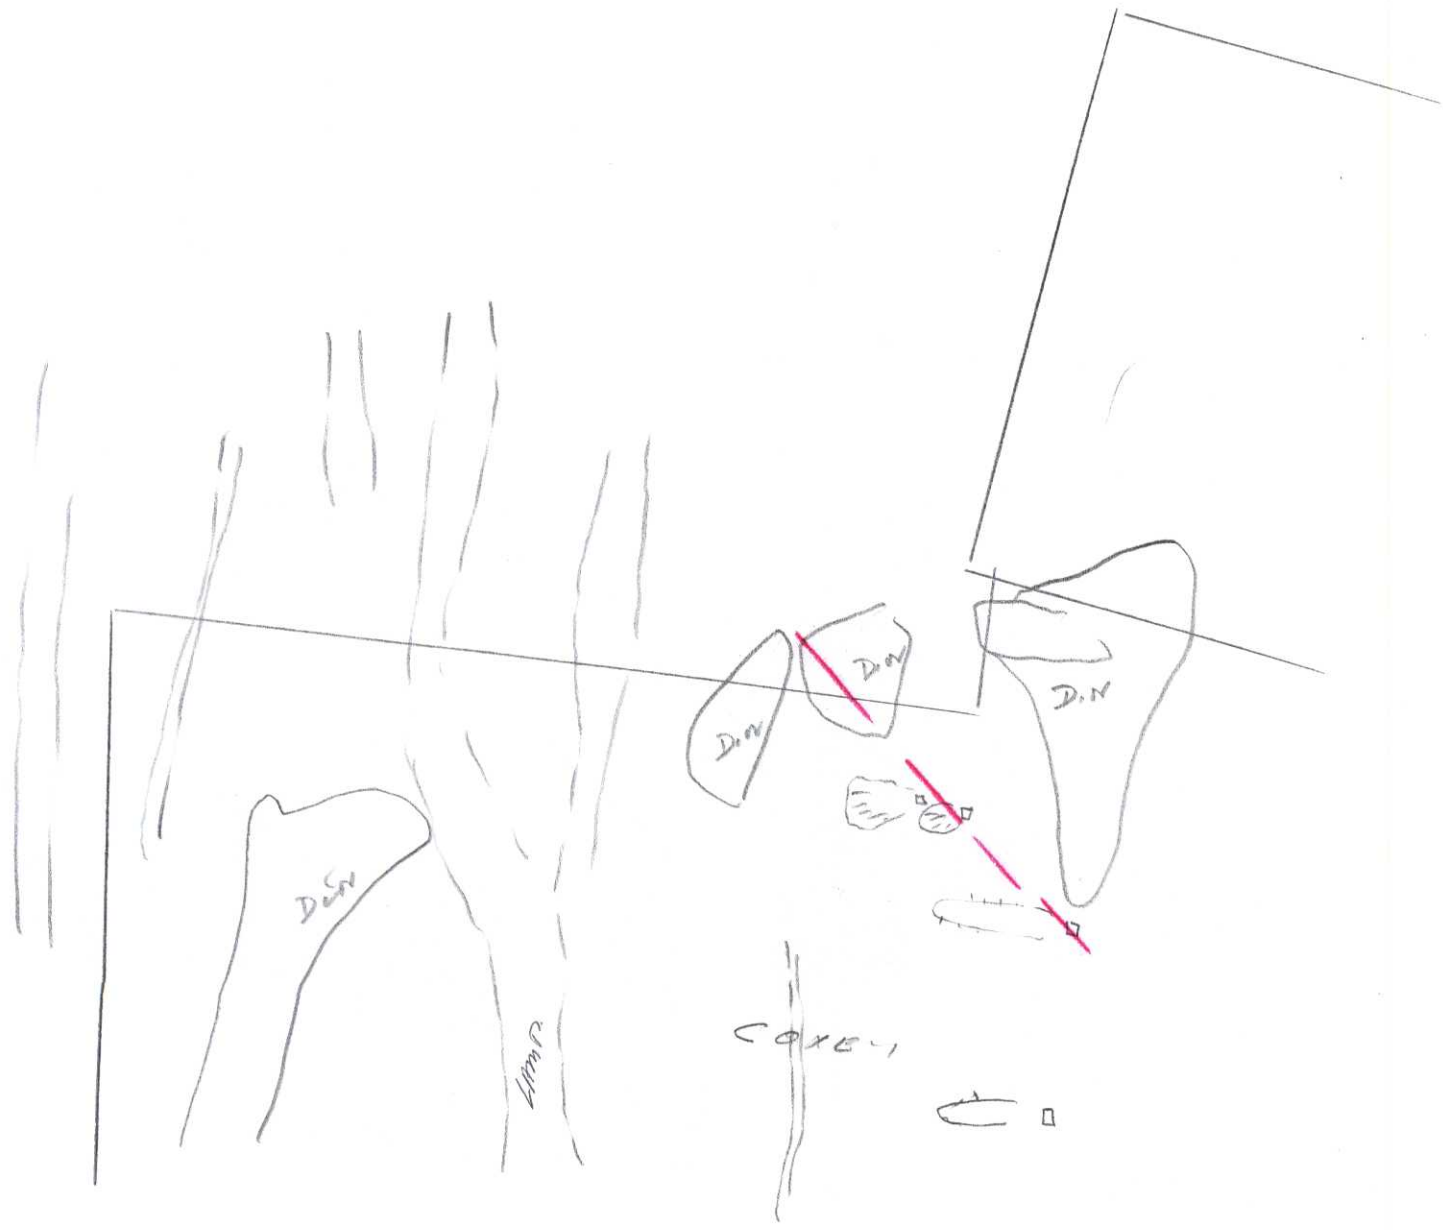

J. ROBERTSON
Fred Hunter

Andy GRUBISIC
142 GLOWER

GOLDEN QUEEN
L 994

822534

LEGEND

- DUNE RE PROXIMITY
- TUFFS, AB&L.
- MT ROBERTS

This reference scale bar has been added to the original image. It will scale at the same rate as the image, therefore it can be used as a reference for the original size.