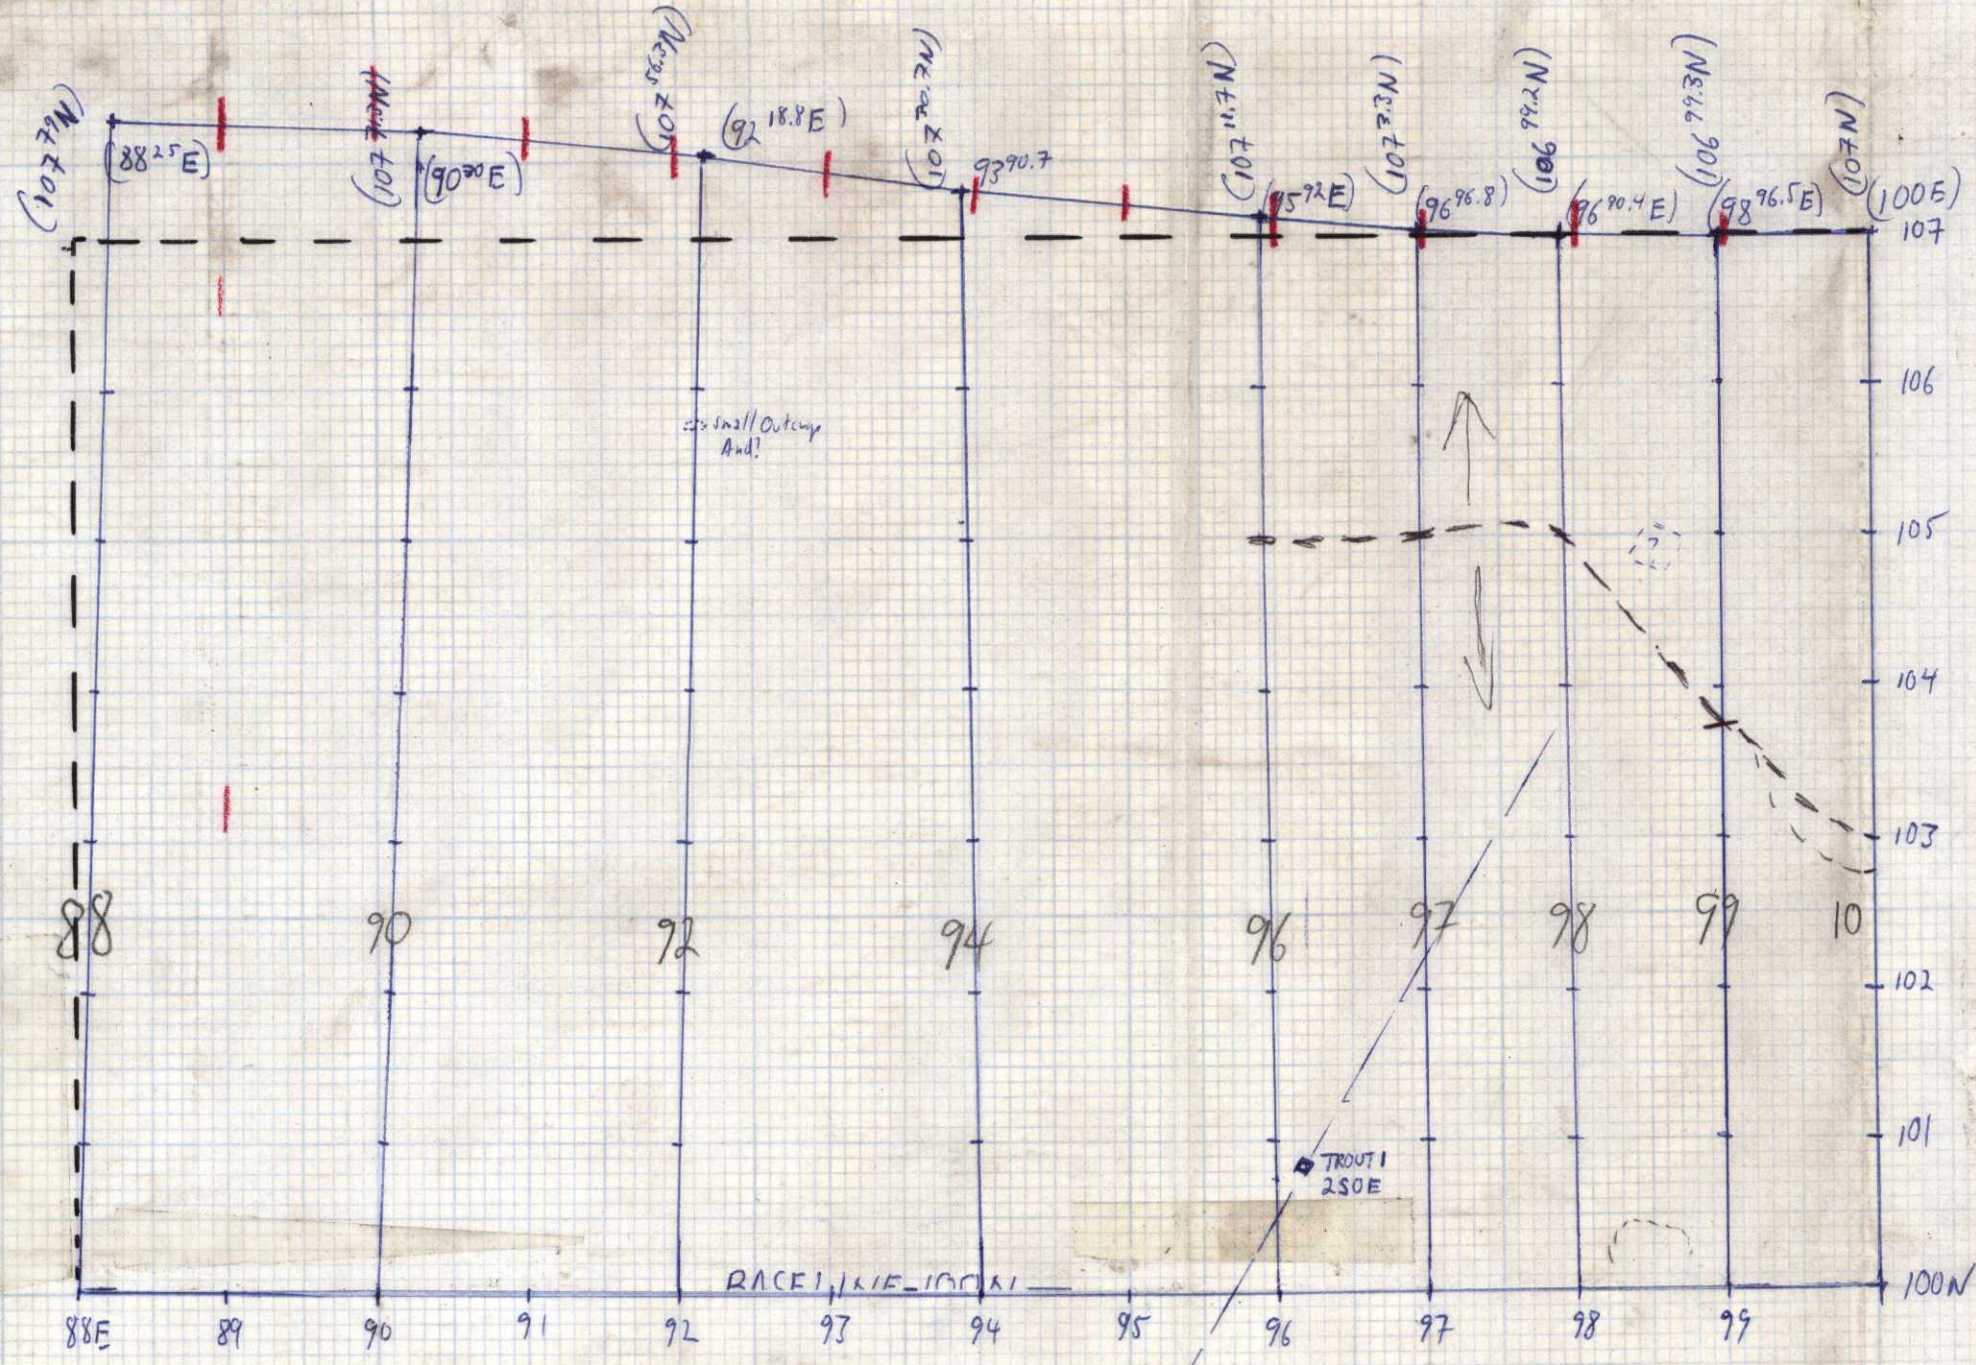

TROUT GRID
1:5,000
093F11D
NE

821959

TROUT GRID
 Scale 1:5,000
 NW

LCPS

TR
Sc
S