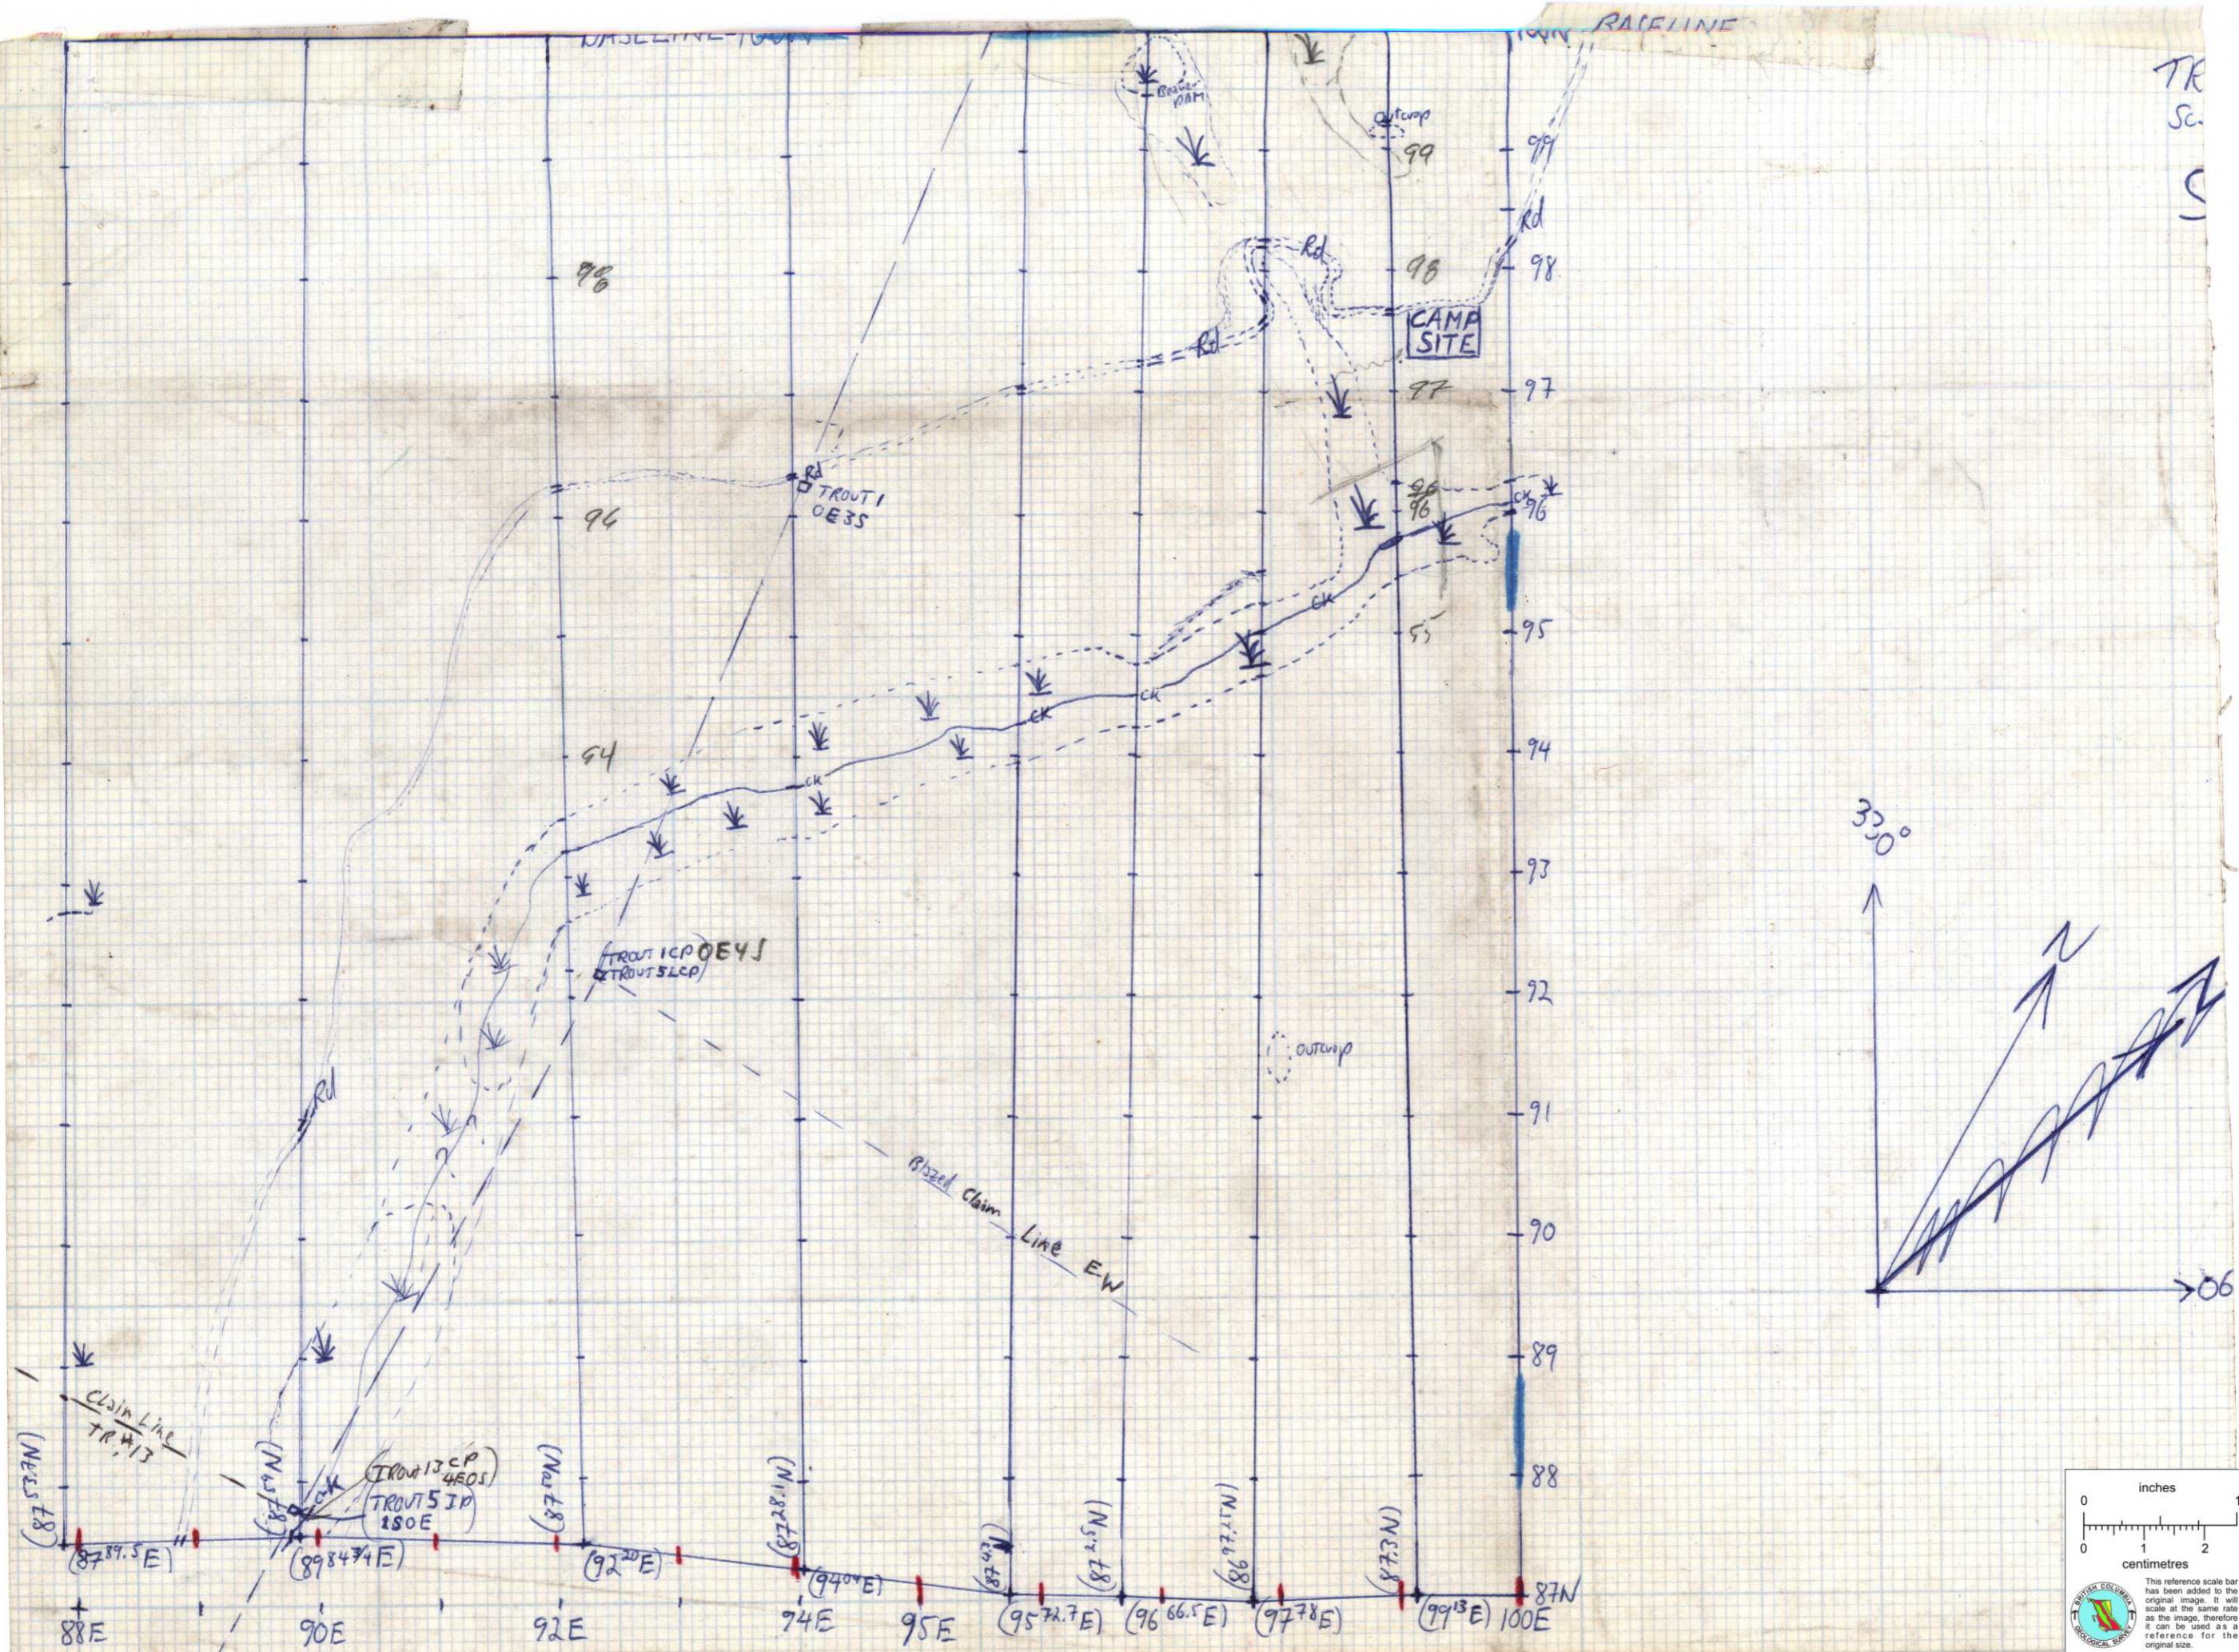

TROUT GRID
1:5,000
093F11D
NE

821959

TROUT GRID
 Scale 1:5,000
 NW

LCPS

TR
Sc
S