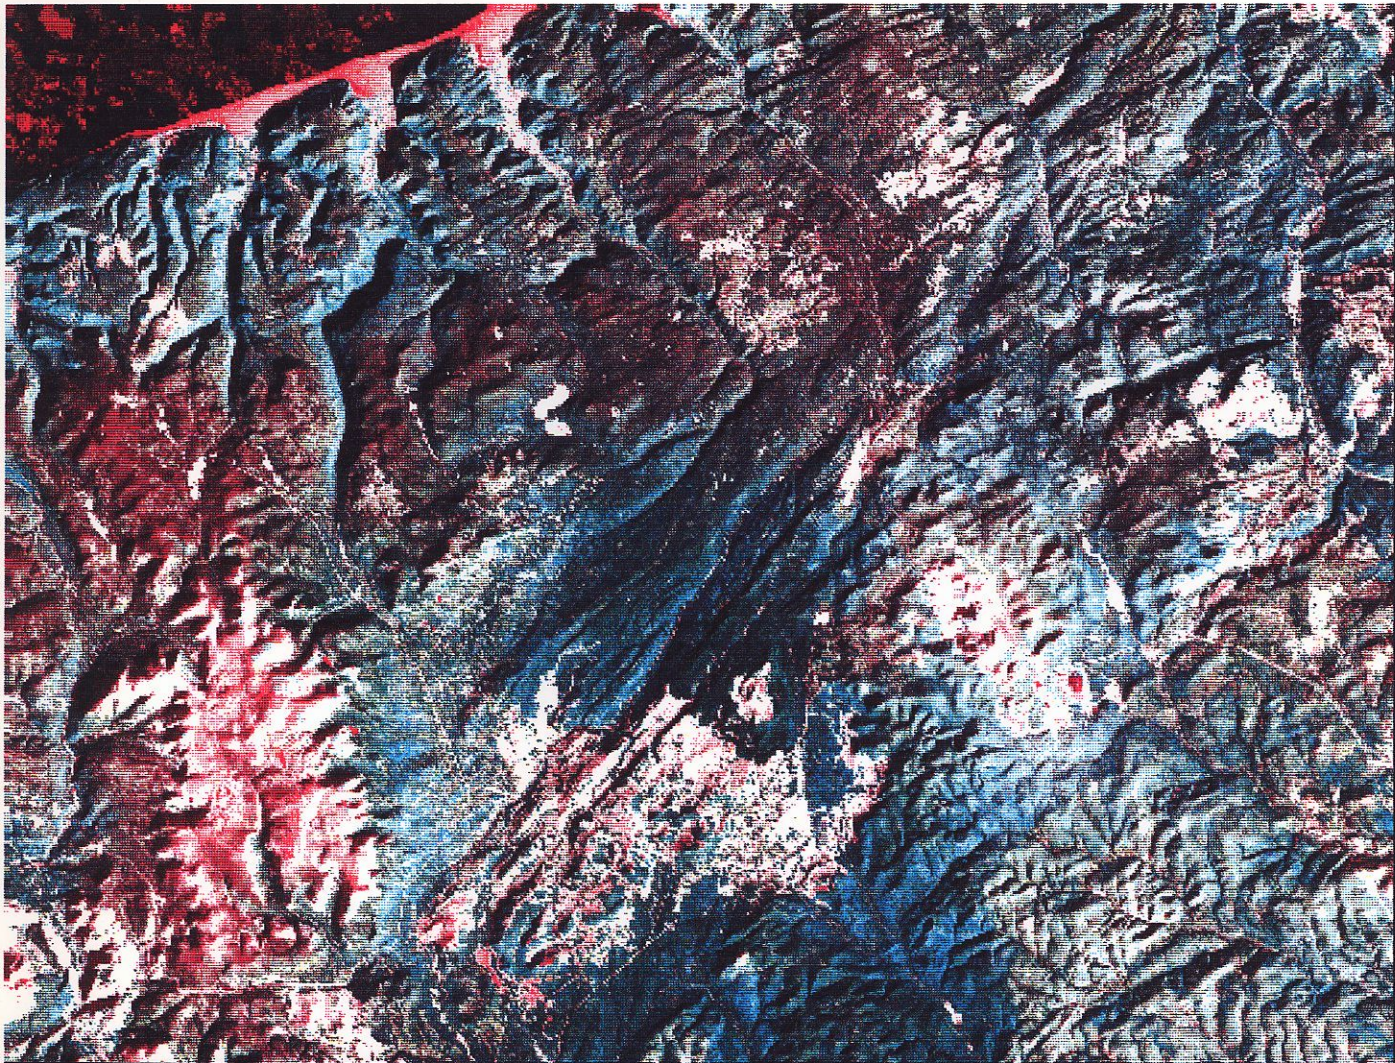

Clisbalco
93c/09

821861

GASPESIE PROJECT
LANDSAT-TM FALSE COLOUR IMAGE
BANDS 7 5 3
SCALE: 1:500,000

ADVANCED SATELLITE PRODUCTIONS AND ASSOCIATES, 1991

GASPESIE PROJECT

RADAR SIMULATION IMAGE FROM LANDSAT-TM DATA

DIRECTION OF ILLUMINATION: N000E

INCLINAISON: 35 DEG.

CONTRAST: .01

SLOPE SCALE FACTOR: .035

CUTOFF: 0

SCALE: 1:500,000

ADVANCED SATELLITE PRODUCTIONS AND ASSOCIATES, 1991

SALMO PROJECT
FALSE COLOUR LANDSAT-TM IMAGE
SCALE: 1:300,000

ADVANCED
SATELLITE
PRODUCTIONS
AND ASSOCIATES

SALMO PROJECT
RADAR SIMULATION IMAGE FROM LANDSAT-TM DATA
DIR. OF ILLUMINATION: N000E

SCALE: 1:300 000

ADVANCED
SATELLITE
PRODUCTIONS
AND ASSOCIATES

SALMO PROJECT
RADAR SIMULATION IMAGE FROM LANDSAT-TM DATA
DIR. OF ILLUMINATION: N040E

SCALE: 1:300 000

ADVANCED
SATELLITE
PRODUCTIONS
AND ASSOCIATES

CHILE PROJECT

CLASSIFICATION OF HYDROTHERMAL ALTERED AREAS

PURPLE: VERY ALTERED TO BLUE: NO ALTERATION

SCALE: 1:80,000