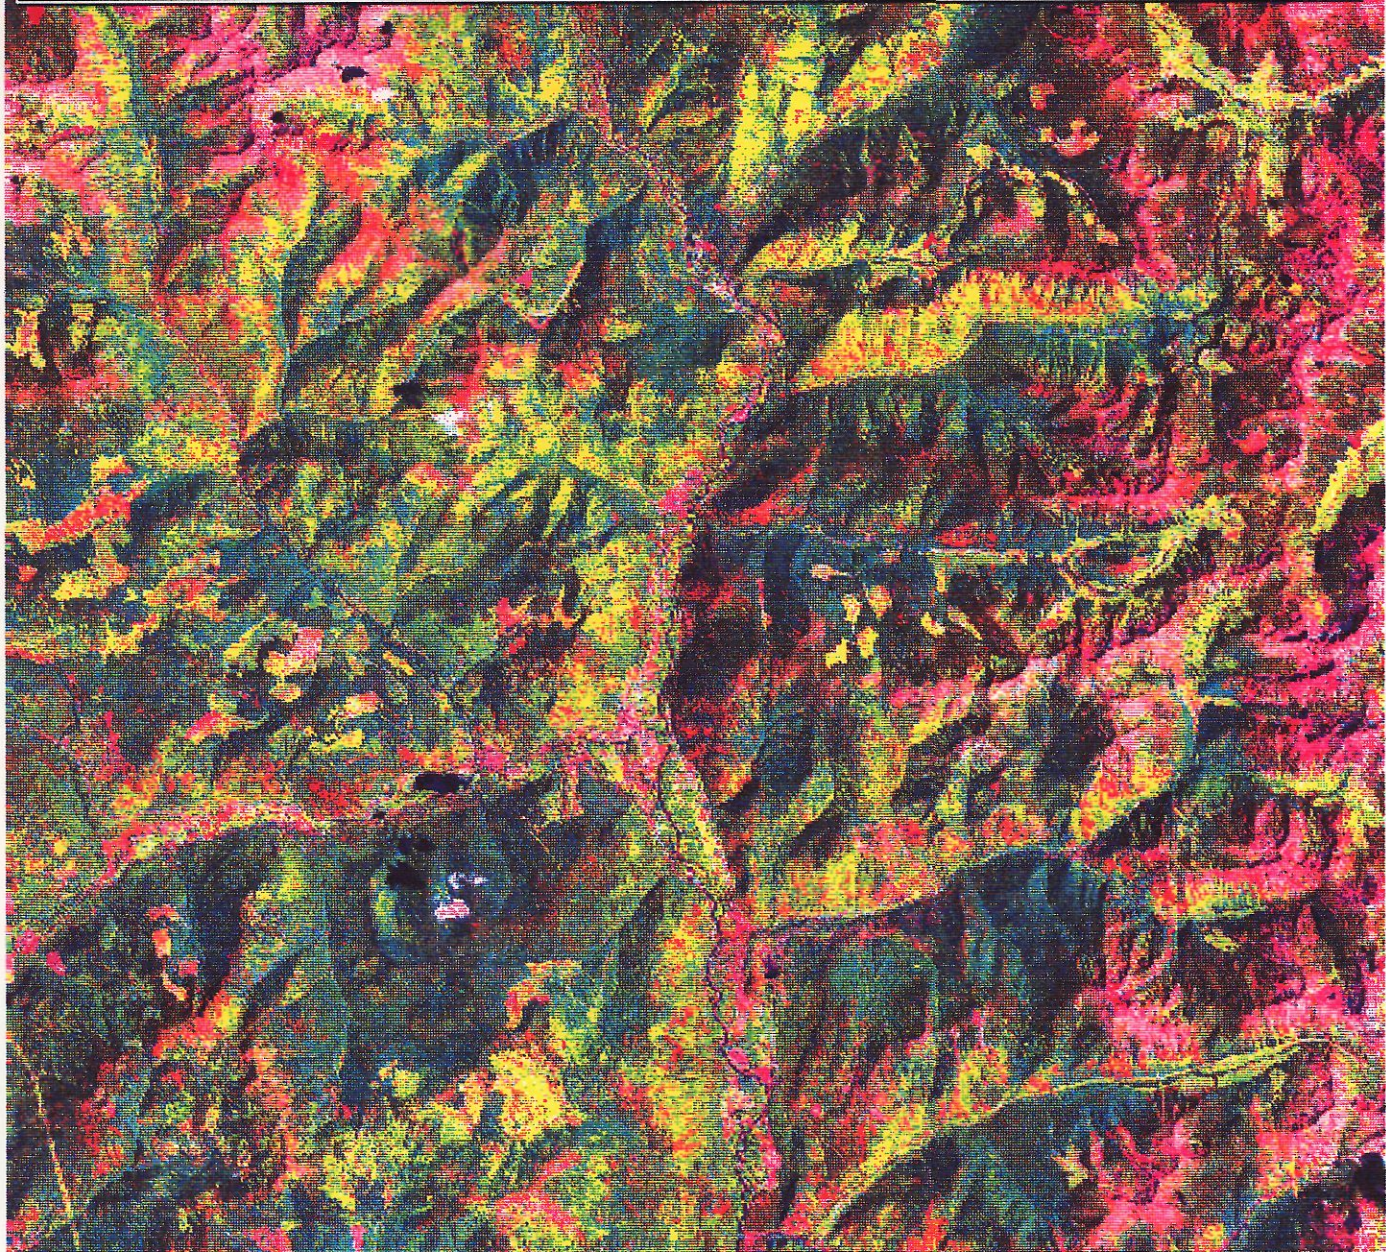

Clisbalco
93c/09

821861

GASPESIE PROJECT
LANDSAT-TM FALSE COLOUR IMAGE
BANDS 7 5 3
SCALE: 1:500,000

ADVANCED SATELLITE PRODUCTIONS AND ASSOCIATES, 1991

GASPESIE PROJECT

RADAR SIMULATION IMAGE FROM LANDSAT-TM DATA

DIRECTION OF ILLUMINATION: N000E

INCLINAISON: 35 DEG.

CONTRAST: .01

SLOPE SCALE FACTOR: .035

CUTOFF: 0

SCALE: 1:500,000

ADVANCED SATELLITE PRODUCTIONS AND ASSOCIATES, 1991

SALMO PROJECT
FALSE COLOUR LANDSAT-TM IMAGE
SCALE: 1:300,000

ADVANCED
SATELLITE
PRODUCTIONS
AND ASSOCIATES

SALMO PROJECT
RADAR SIMULATION IMAGE FROM LANDSAT-TM DATA
DIR. OF ILLUMINATION: N000E

SCALE: 1:300 000

ADVANCED
SATELLITE
PRODUCTIONS
AND ASSOCIATES

SALMO PROJECT
RADAR SIMULATION IMAGE FROM LANDSAT-TM DATA
DIR. OF ILLUMINATION: N040E

SCALE: 1:300 000

ADVANCED
SATELLITE
PRODUCTIONS
AND ASSOCIATES

CHILE PROJECT

CLASSIFICATION OF HYDROTHERMAL ALTERED AREAS

PURPLE: VERY ALTERED TO BLUE: NO ALTERATION

SCALE: 1:80,000