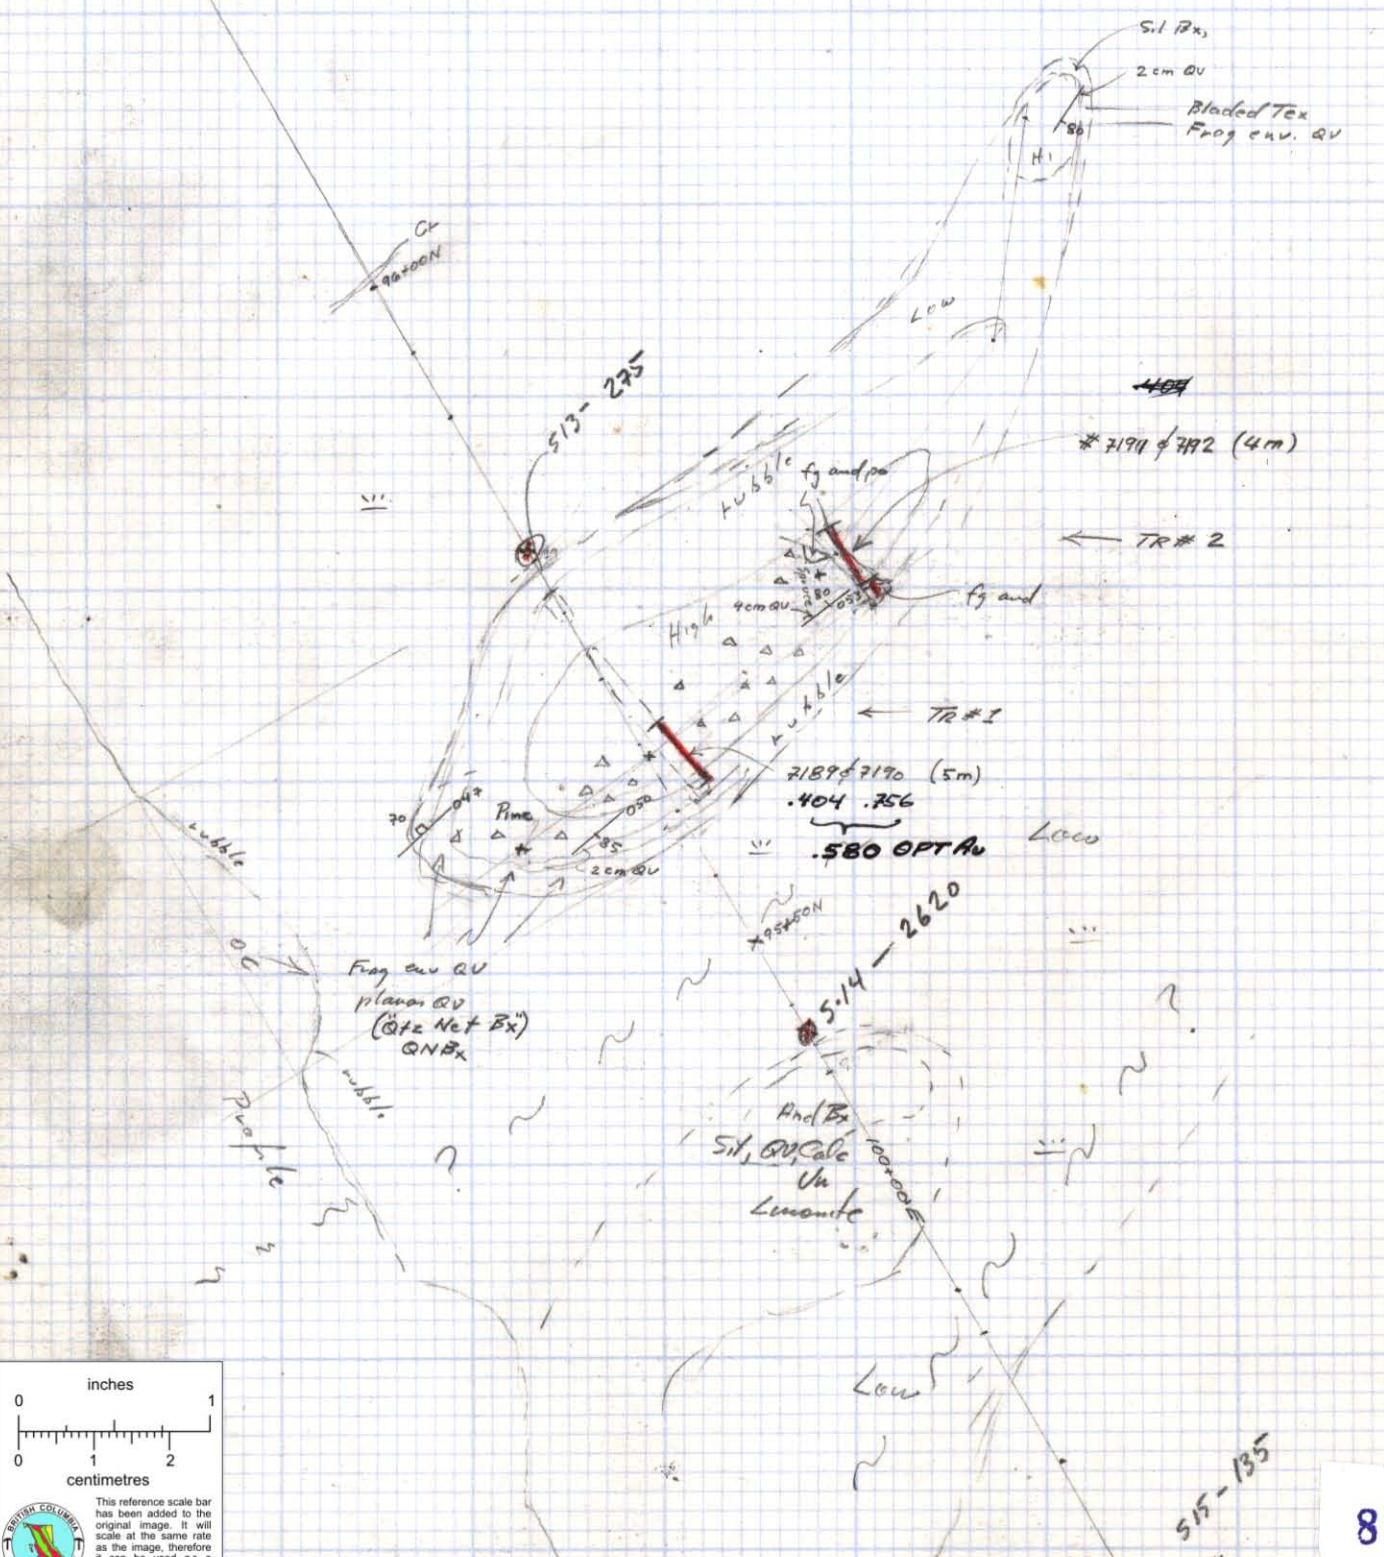

SEPT 3/89
 TROUT CLAIMS
 1:500
 DISCOVERY ZONE
 TR 1 & 2

This reference scale bar has been added to the original image. It will scale at the same rate as the image, therefore it can be used as a reference for the original size.

821813