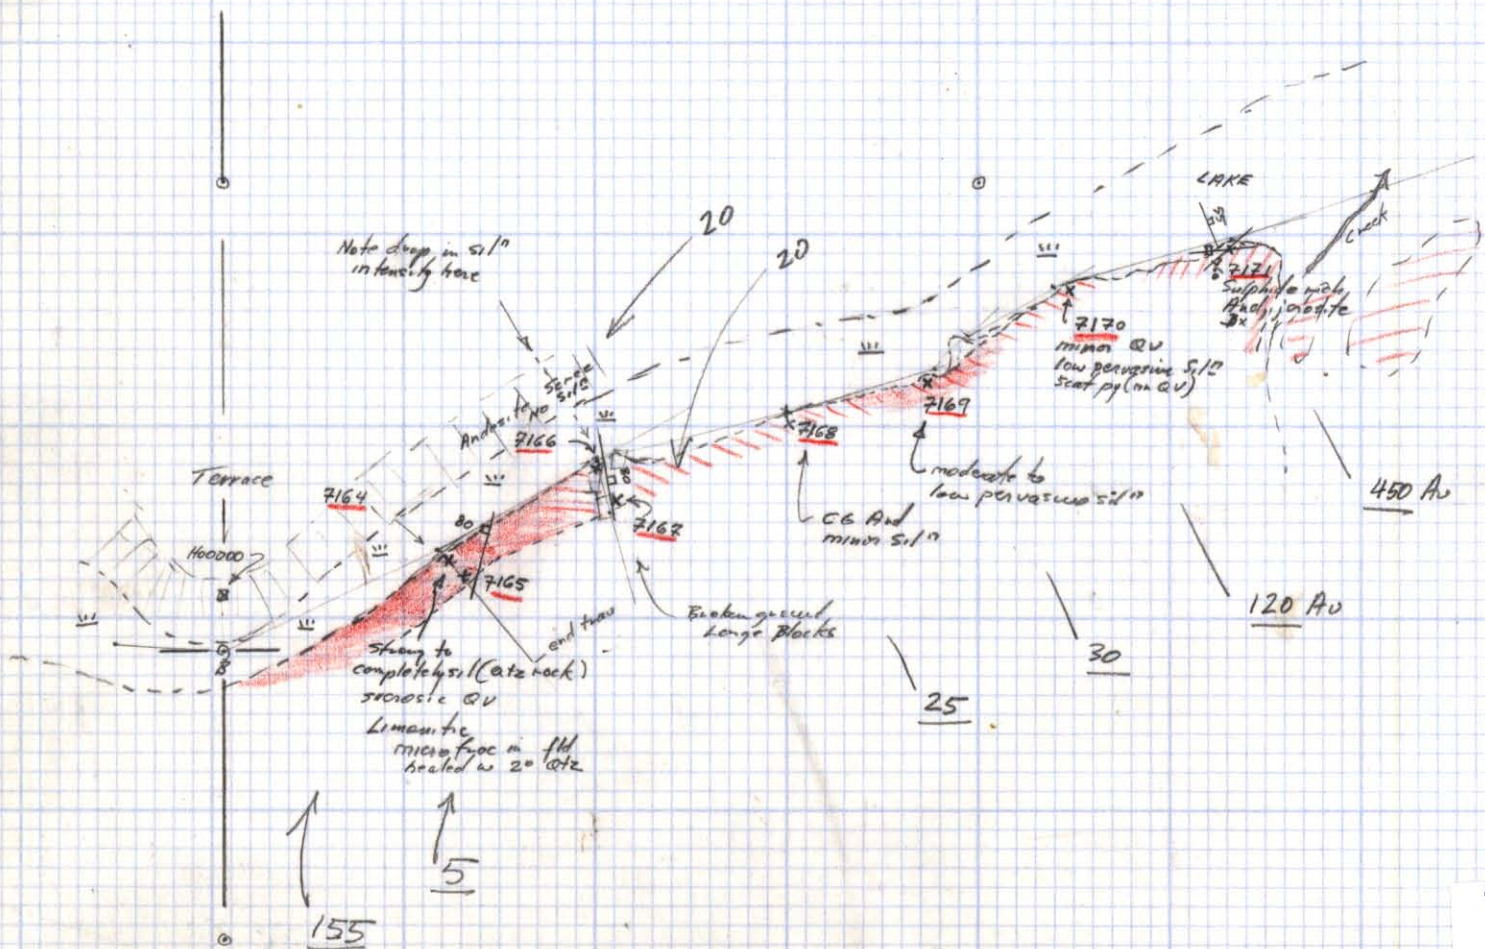

TROUT - Aug 16
 1:5000

093F/10
 821790

inches
 0 1 2

centimetres
 0 1 2

BRITISH COLUMBIA
 GEOLOGICAL SURVEY

This reference scale bar has been added to the original image. It will scale at the same rate as the image, therefore it can be used as a reference for the original size.