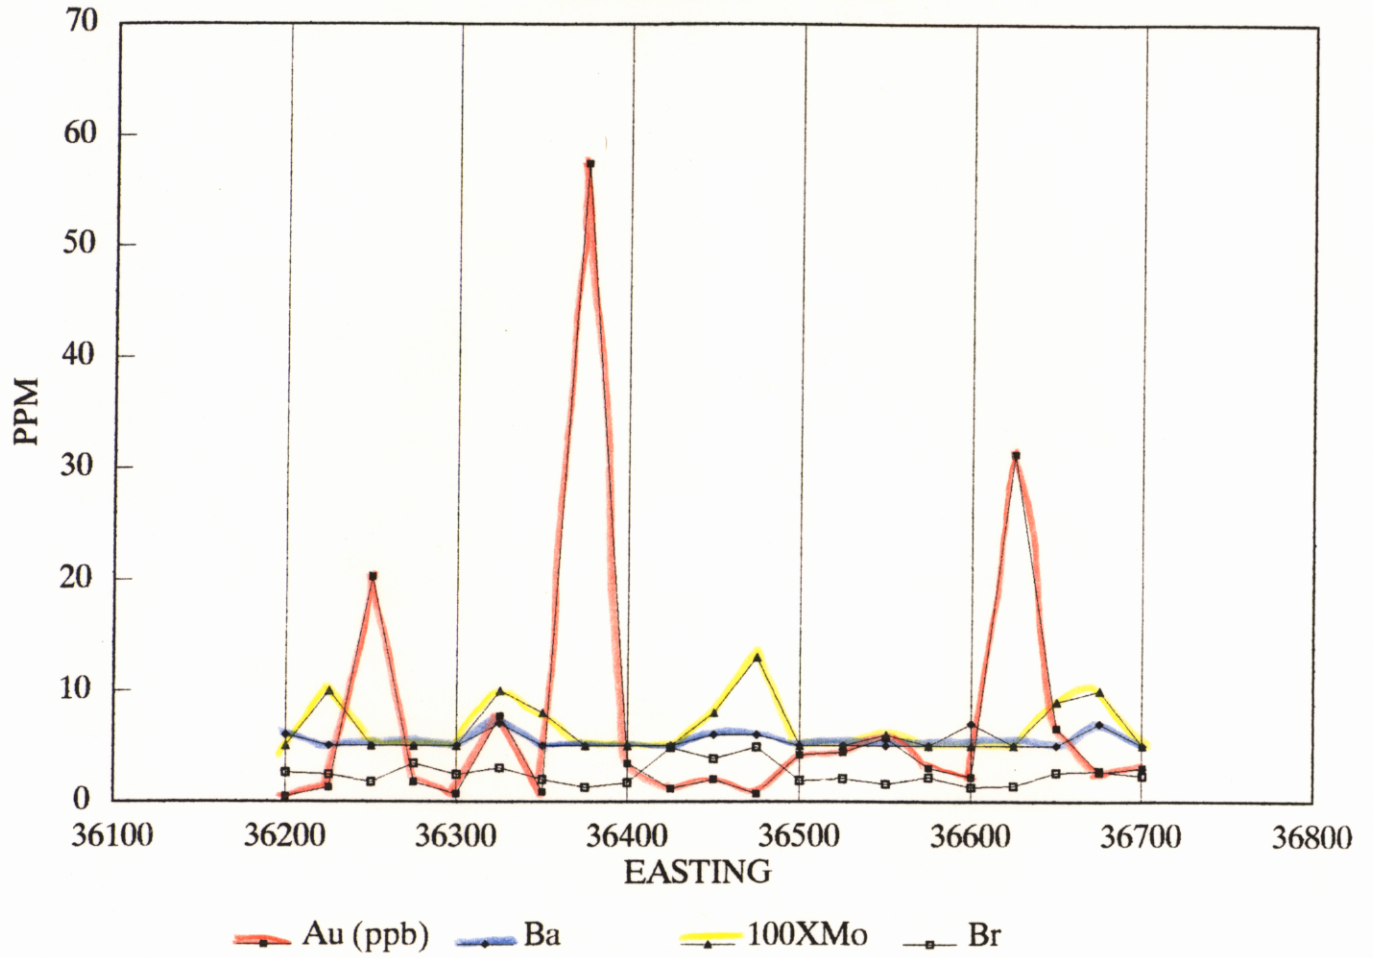

WOLF PROPERTY - BIOGEOCHEM ORIENTATION
RIDGE ZONE - L967N

1992 only

WOLF PROPERTY – BIOGEOCHEM ORIENTATION
RIDGE ZONE – L971N

WOLF PROPERTY – BIOGEOCHEM ORIENTATION
RIDGE ZONE – L974N

WOLF PROPERTY – BIOGEOCHEM ORIENTATION
RIDGE ZONE – L976N

WOLF PROPERTY – BIOGEOCHEM ORIENTATION
RIDGE ZONE – L977N