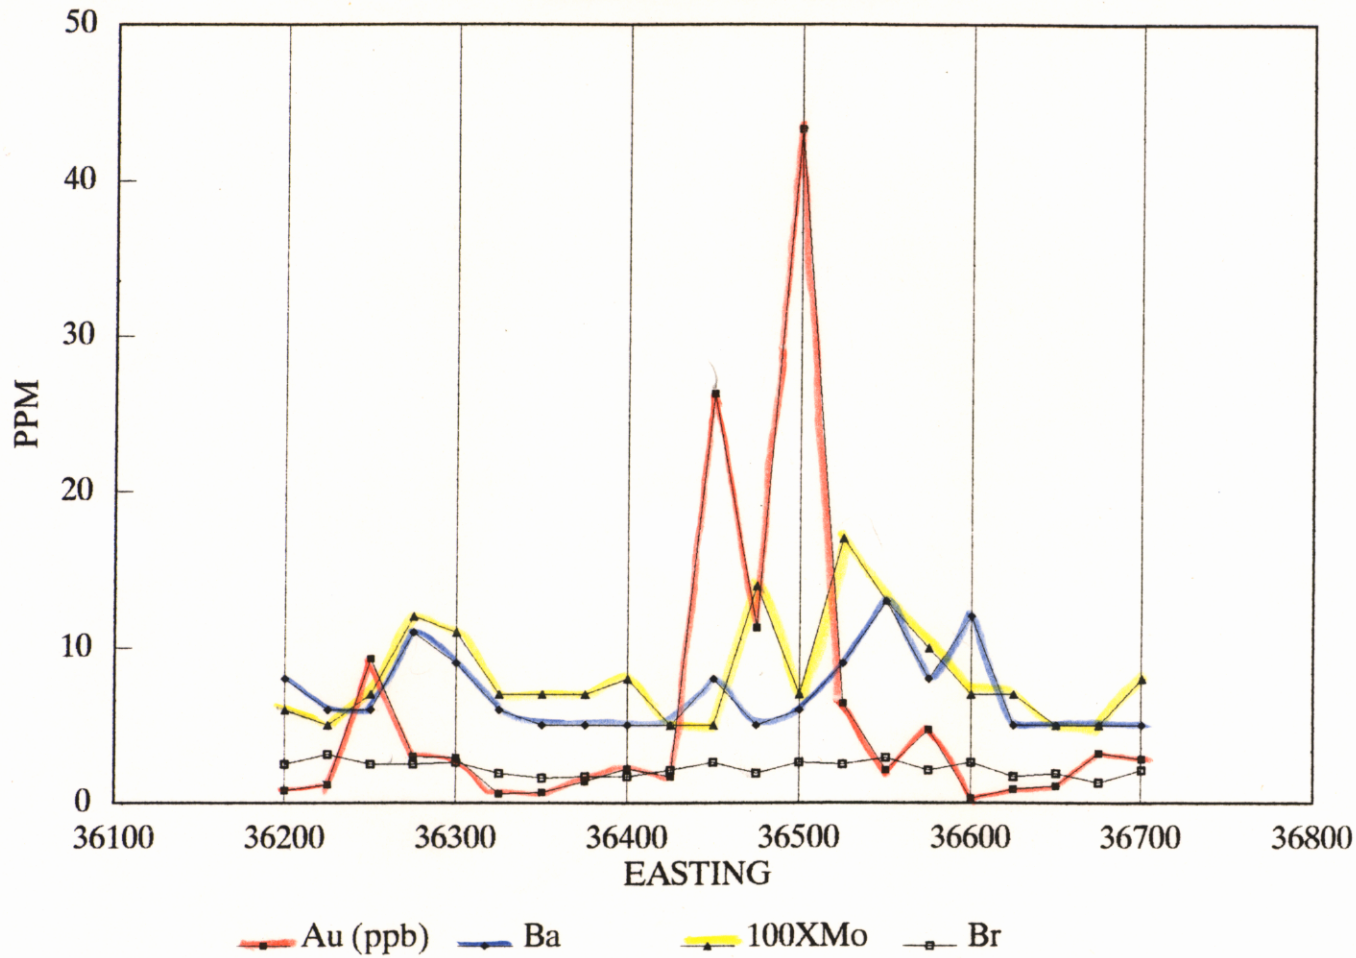

WOLF PROPERTY - BIOGEOCHEM ORIENTATION
RIDGE ZONE - L967N

1992 only

WOLF PROPERTY – BIOGEOCHEM ORIENTATION
RIDGE ZONE – L971N

WOLF PROPERTY – BIOGEOCHEM ORIENTATION
RIDGE ZONE – L974N

WOLF PROPERTY – BIOGEOCHEM ORIENTATION
RIDGE ZONE – L976N

WOLF PROPERTY – BIOGEOCHEM ORIENTATION
RIDGE ZONE – L977N