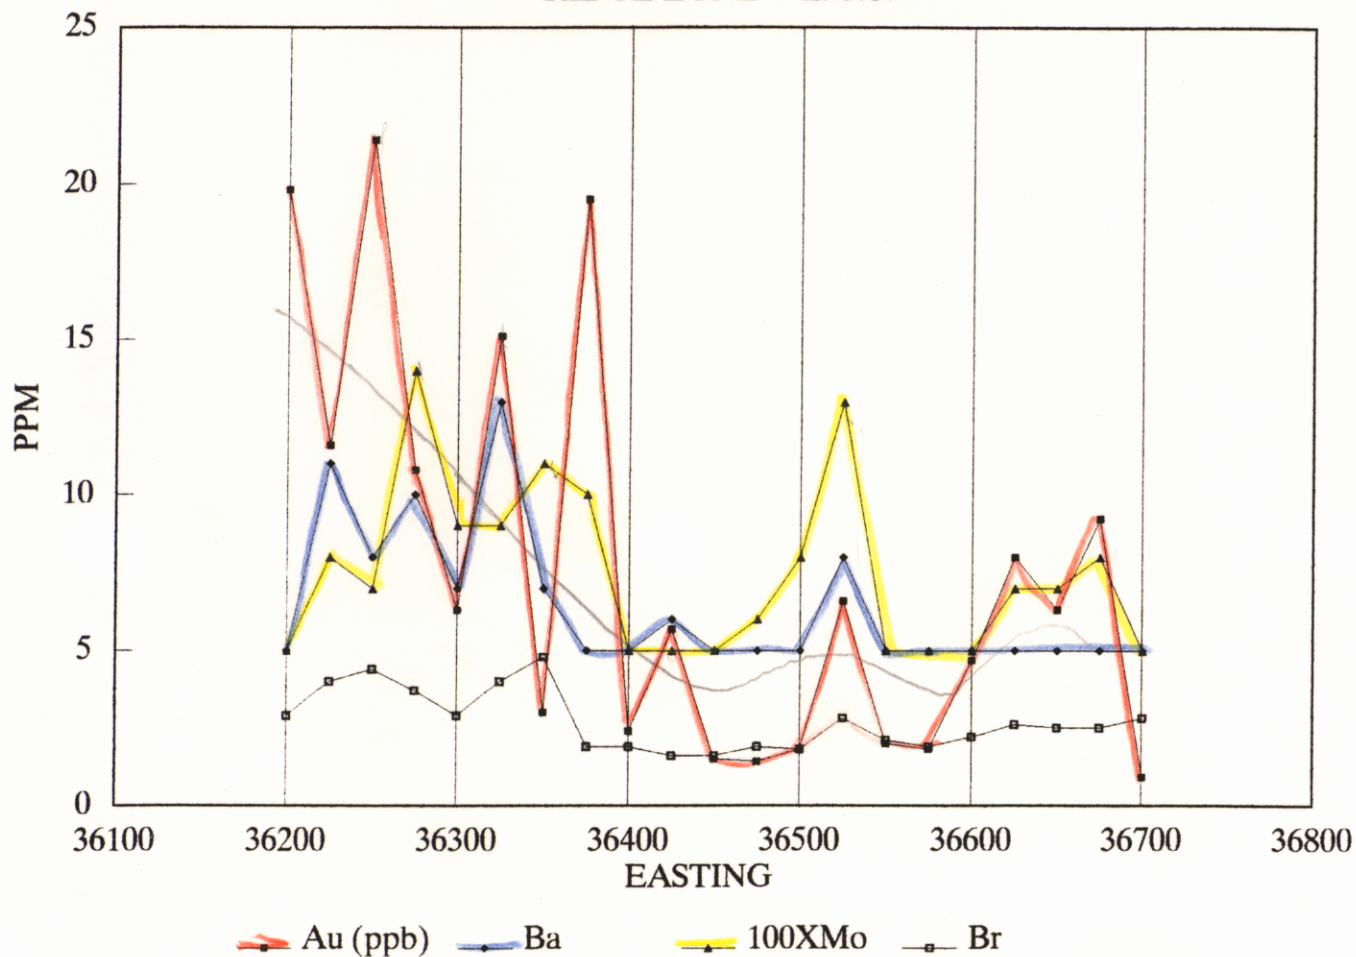

WOLF PROPERTY - BIOGEOCHEM ORIENTATION
RIDGE ZONE - L967N

1992 only

WOLF PROPERTY – BIOGEOCHEM ORIENTATION
RIDGE ZONE – L971N

WOLF PROPERTY – BIOGEOCHEM ORIENTATION
RIDGE ZONE – L974N

WOLF PROPERTY – BIOGEOCHEM ORIENTATION
RIDGE ZONE – L976N

WOLF PROPERTY – BIOGEOCHEM ORIENTATION
RIDGE ZONE – L977N