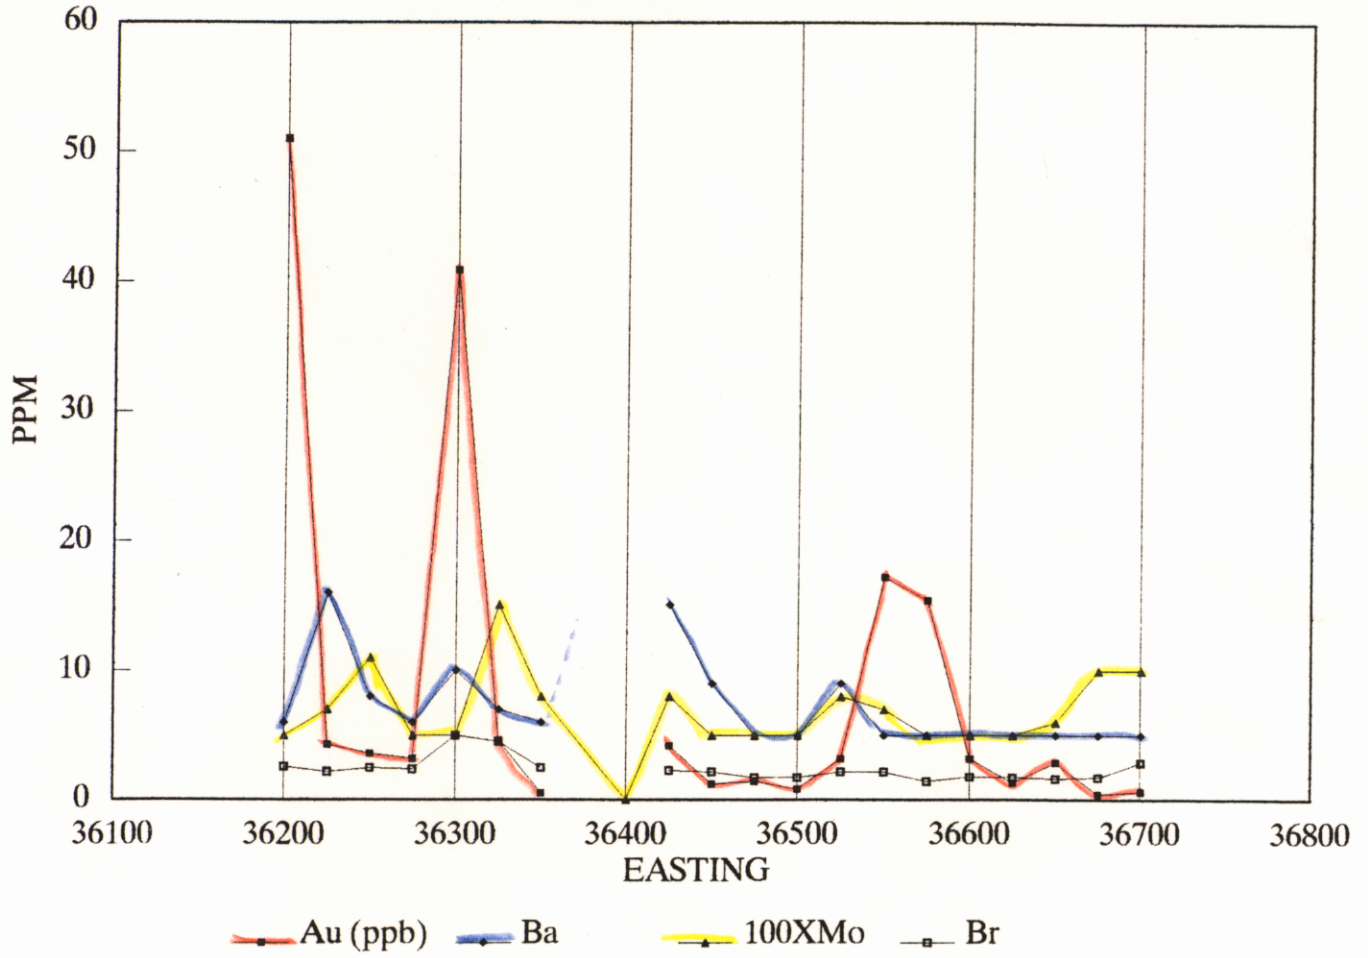

WOLF PROPERTY - BIOGEOCHEM ORIENTATION
RIDGE ZONE - L967N

1992 only

WOLF PROPERTY – BIOGEOCHEM ORIENTATION
RIDGE ZONE – L971N

WOLF PROPERTY – BIOGEOCHEM ORIENTATION
RIDGE ZONE – L974N

WOLF PROPERTY – BIOGEOCHEM ORIENTATION
RIDGE ZONE – L976N

WOLF PROPERTY – BIOGEOCHEM ORIENTATION
RIDGE ZONE – L977N