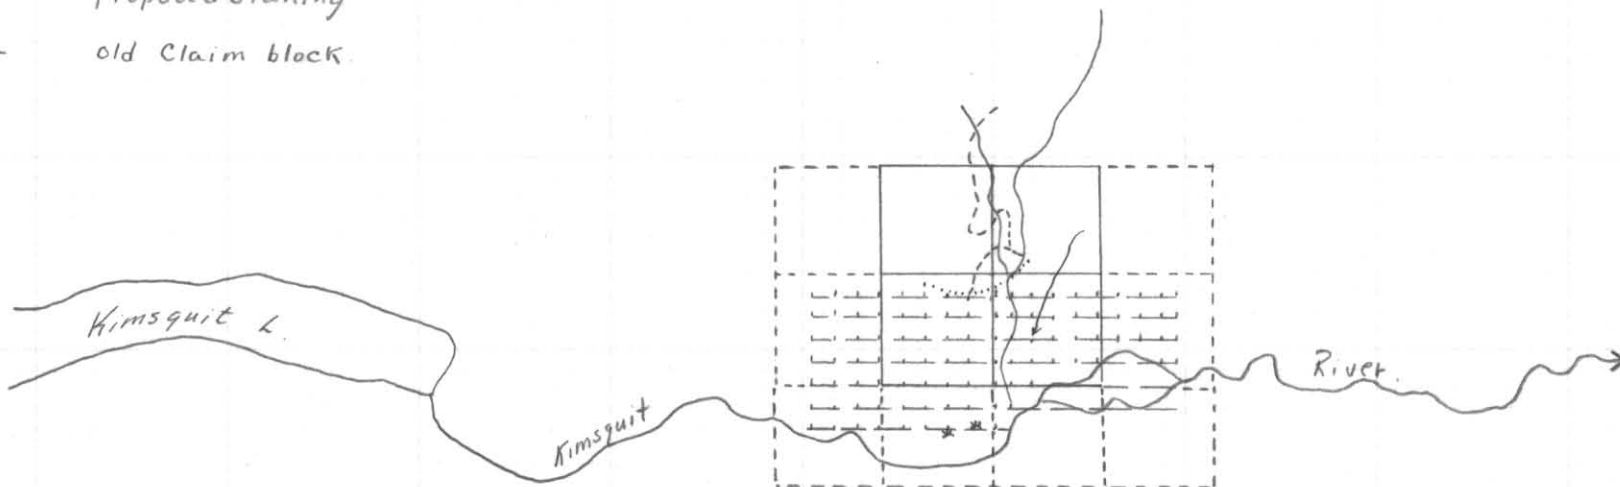

# KIMSQUIT LAKE PROSPECT

Scale 1" = 1/2 Mile BC Photo # 1930-98

-  Qtz Monzonite
-  Qtz Diorite - Granodiorite
-  Meta volcanic rock
-  Swamp
-  Sample grid.
-  Proposed staking
-  old Claim block.

821597