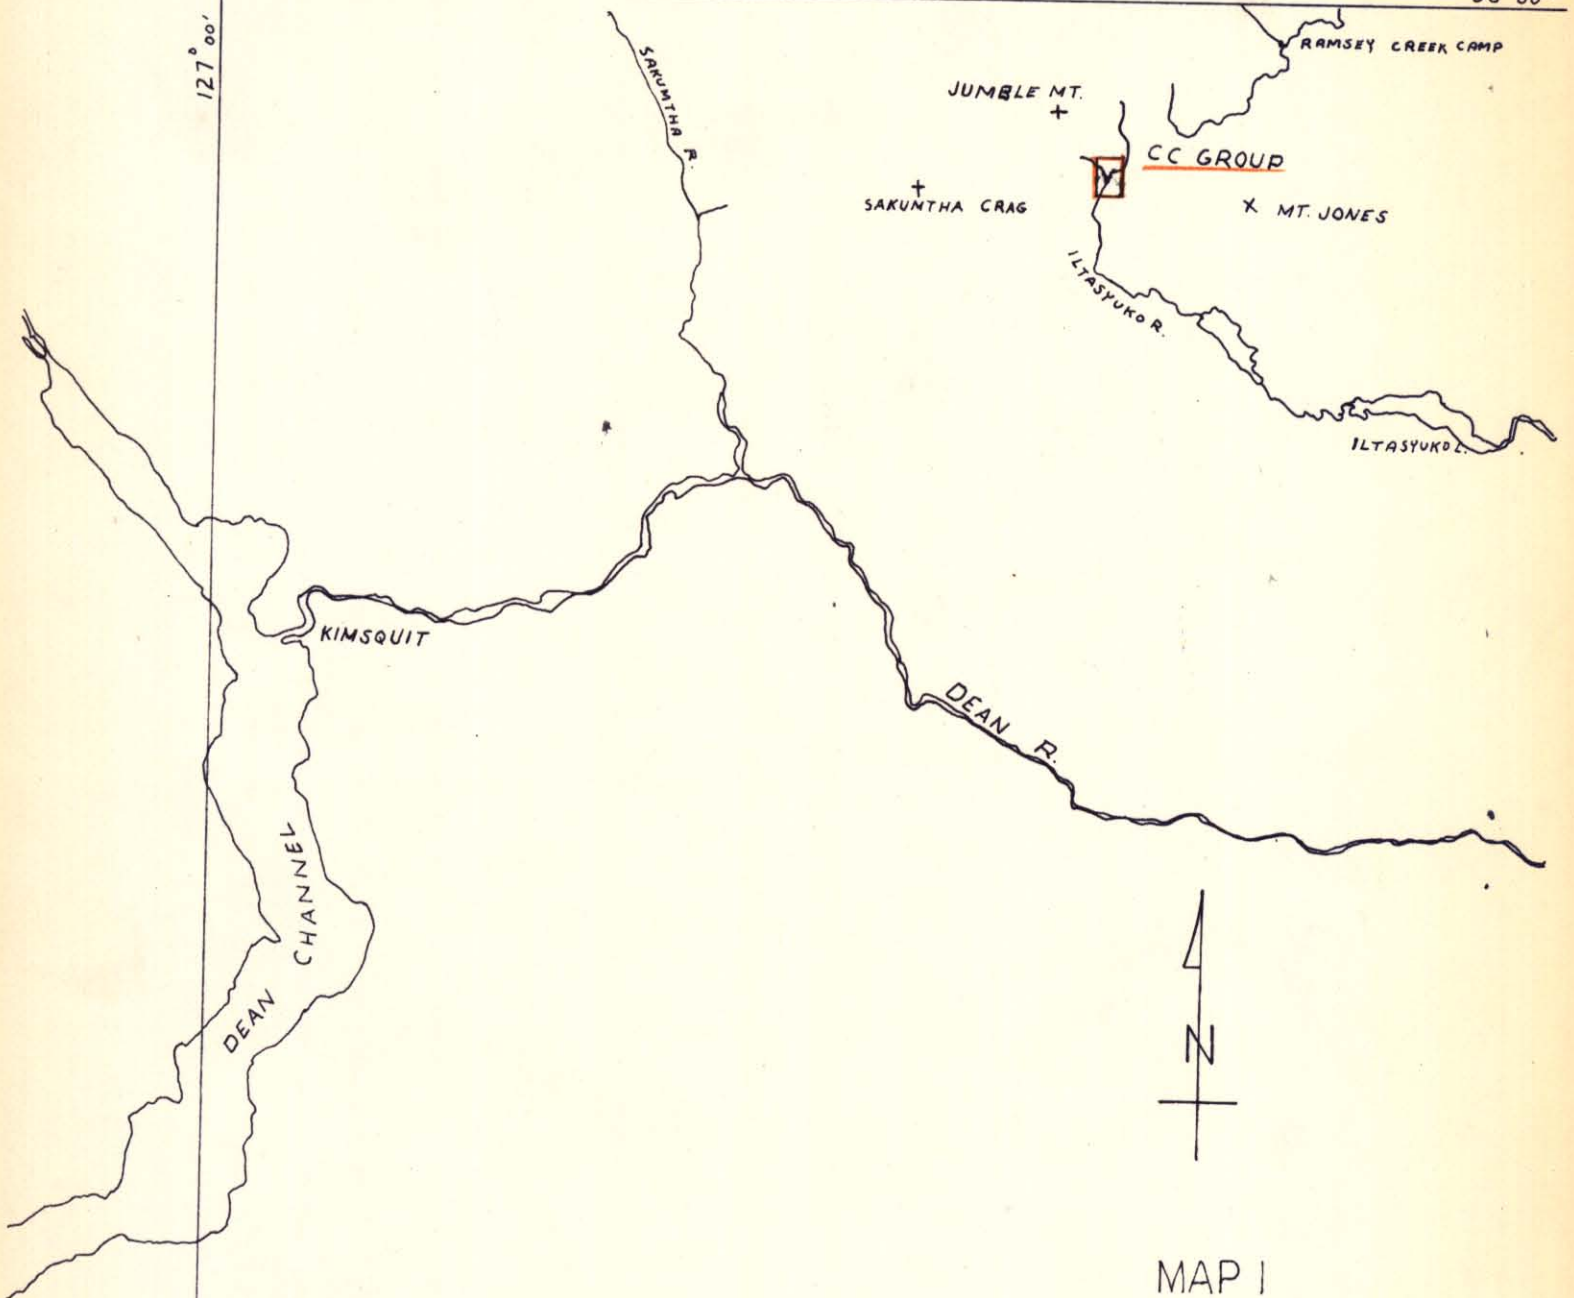

53°00'

127°00'

MAP 1

CC GROUP KERR ADDISON MINES LTD.	
INDEX MAP	
SCALE 1" TO 4 MI.	
AUG. 18, 1968	M. Lopatecki

093C, D

821592

BELLA COOLA R.

This reference scale bar has been added to the original image. It will scale at the same rate as the image, therefore it can be used as a reference for the original size.

BELLA COOLA 4.5 MI.