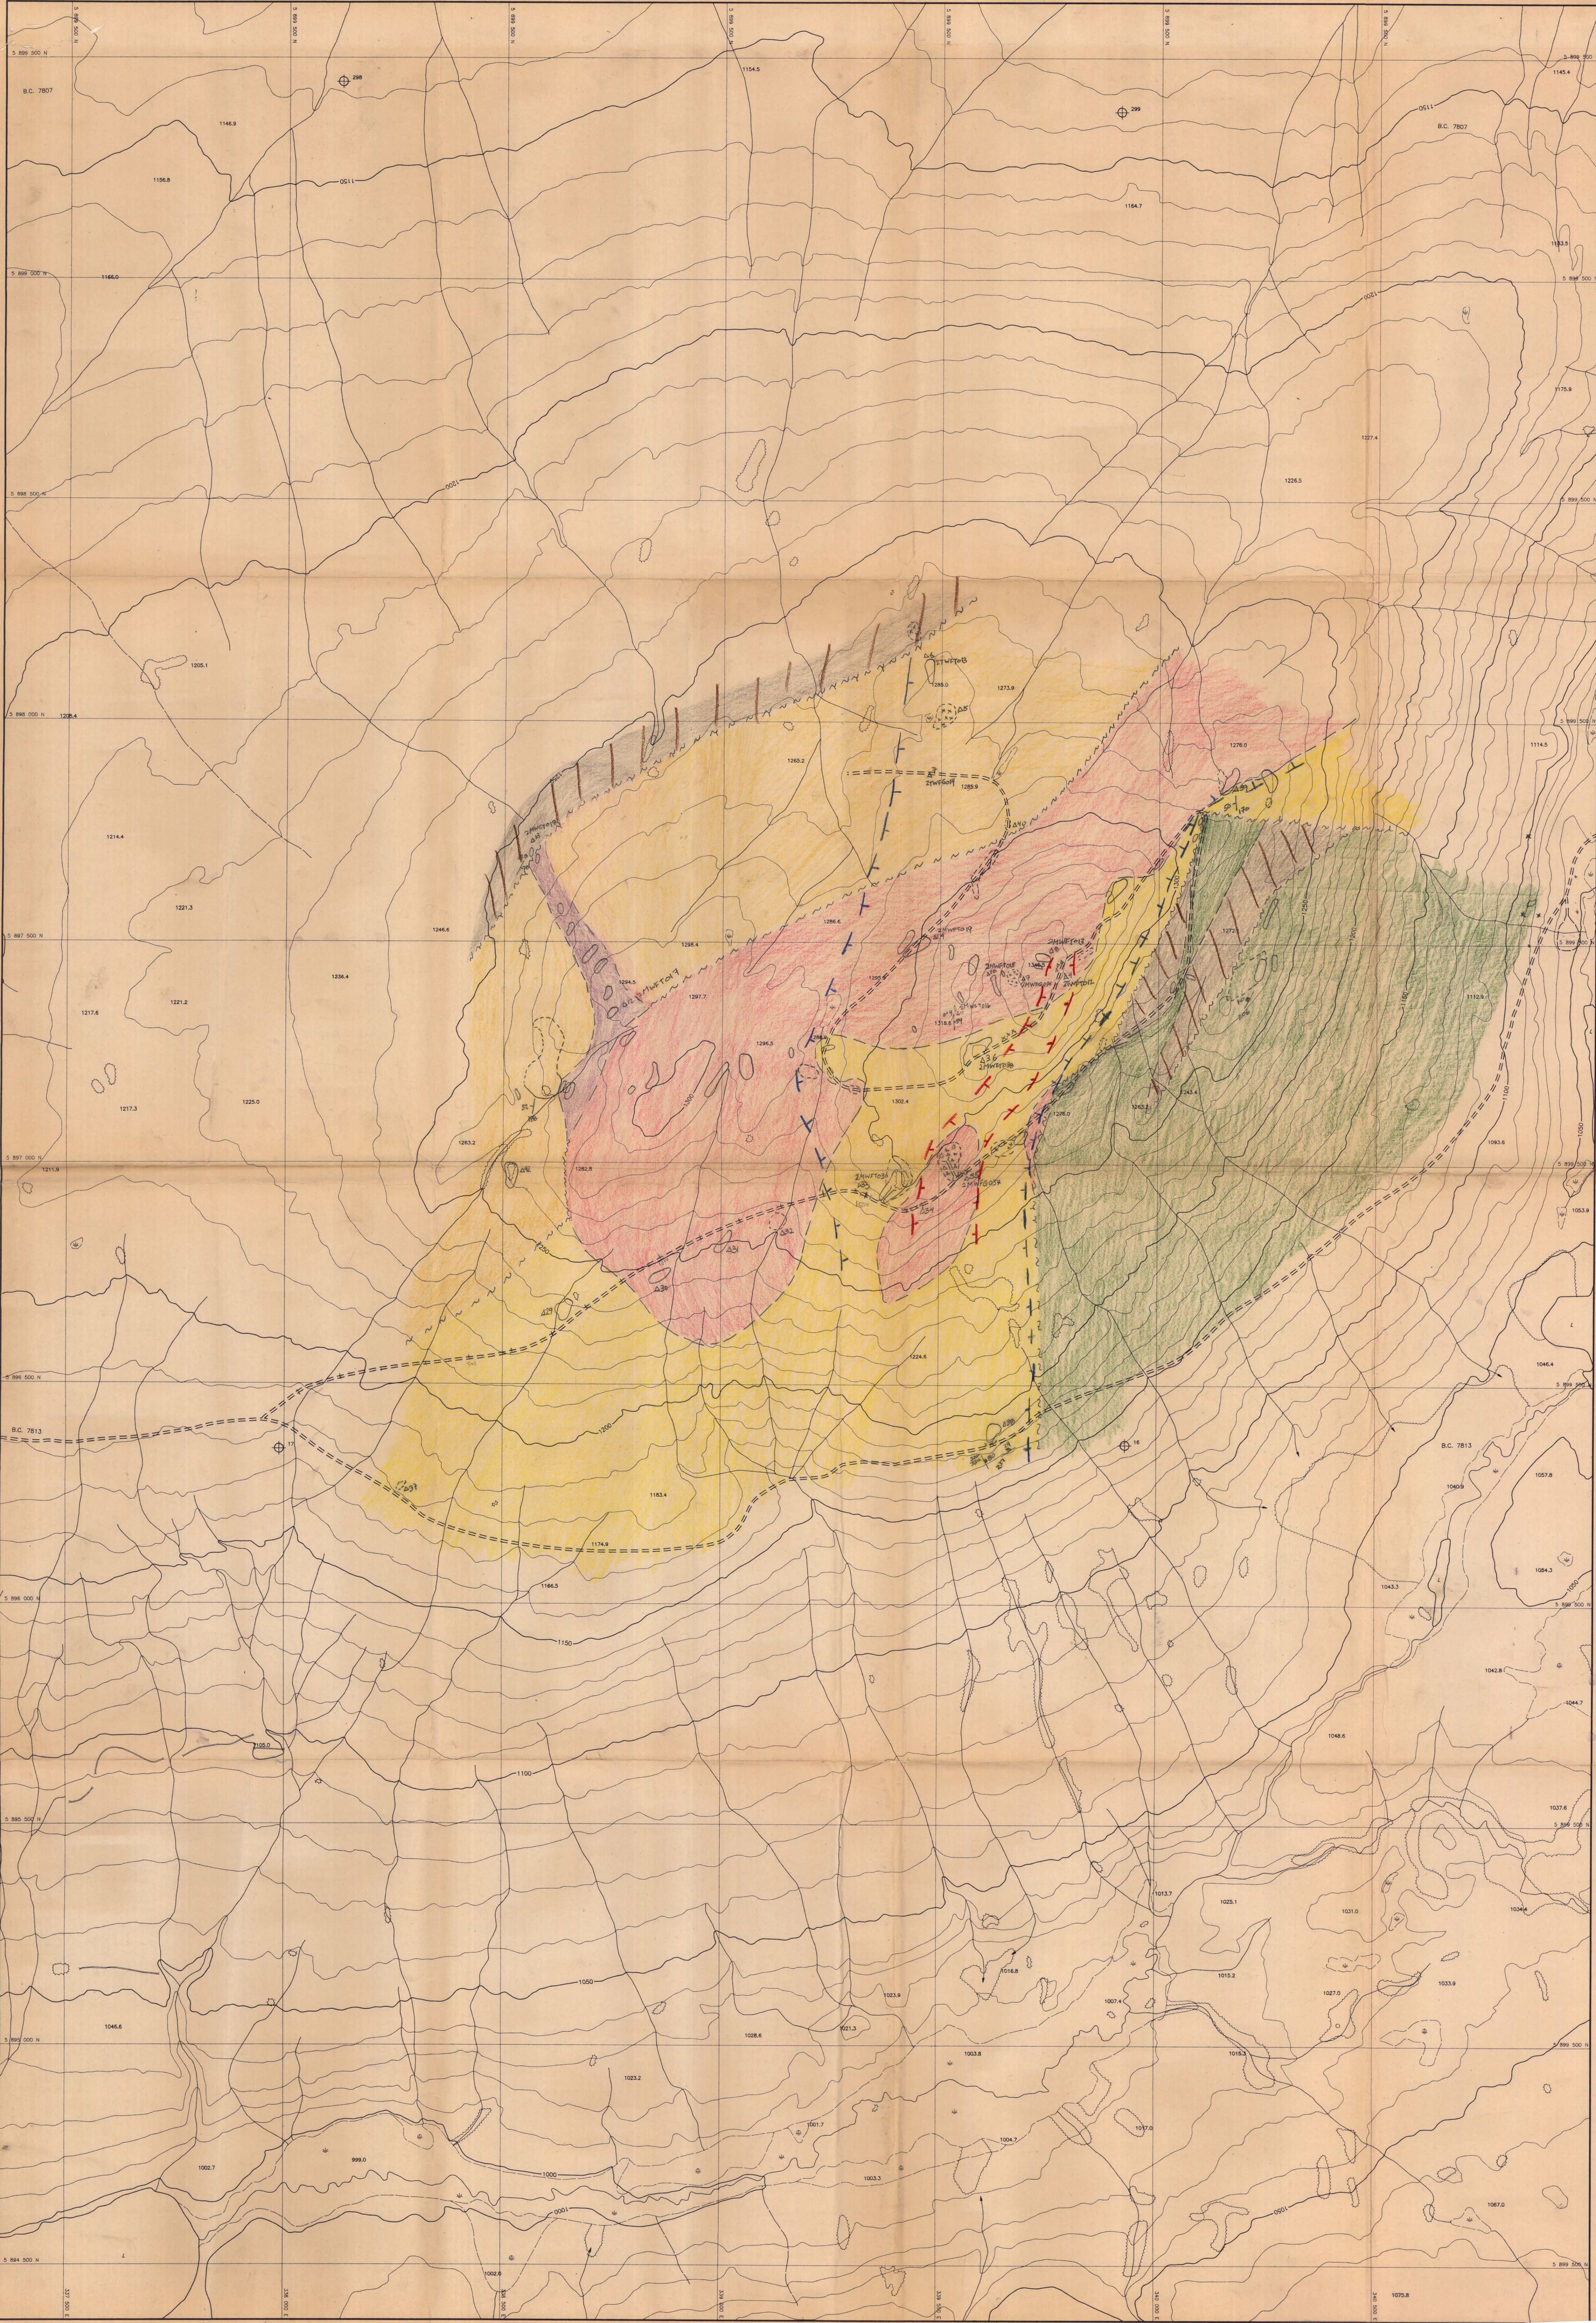

1	2
1:5000	

SHEET 2

1992

Mary's
 CONTOUR INTERVAL 10 m
 SCALE 1:5000

Nov 17, 1992