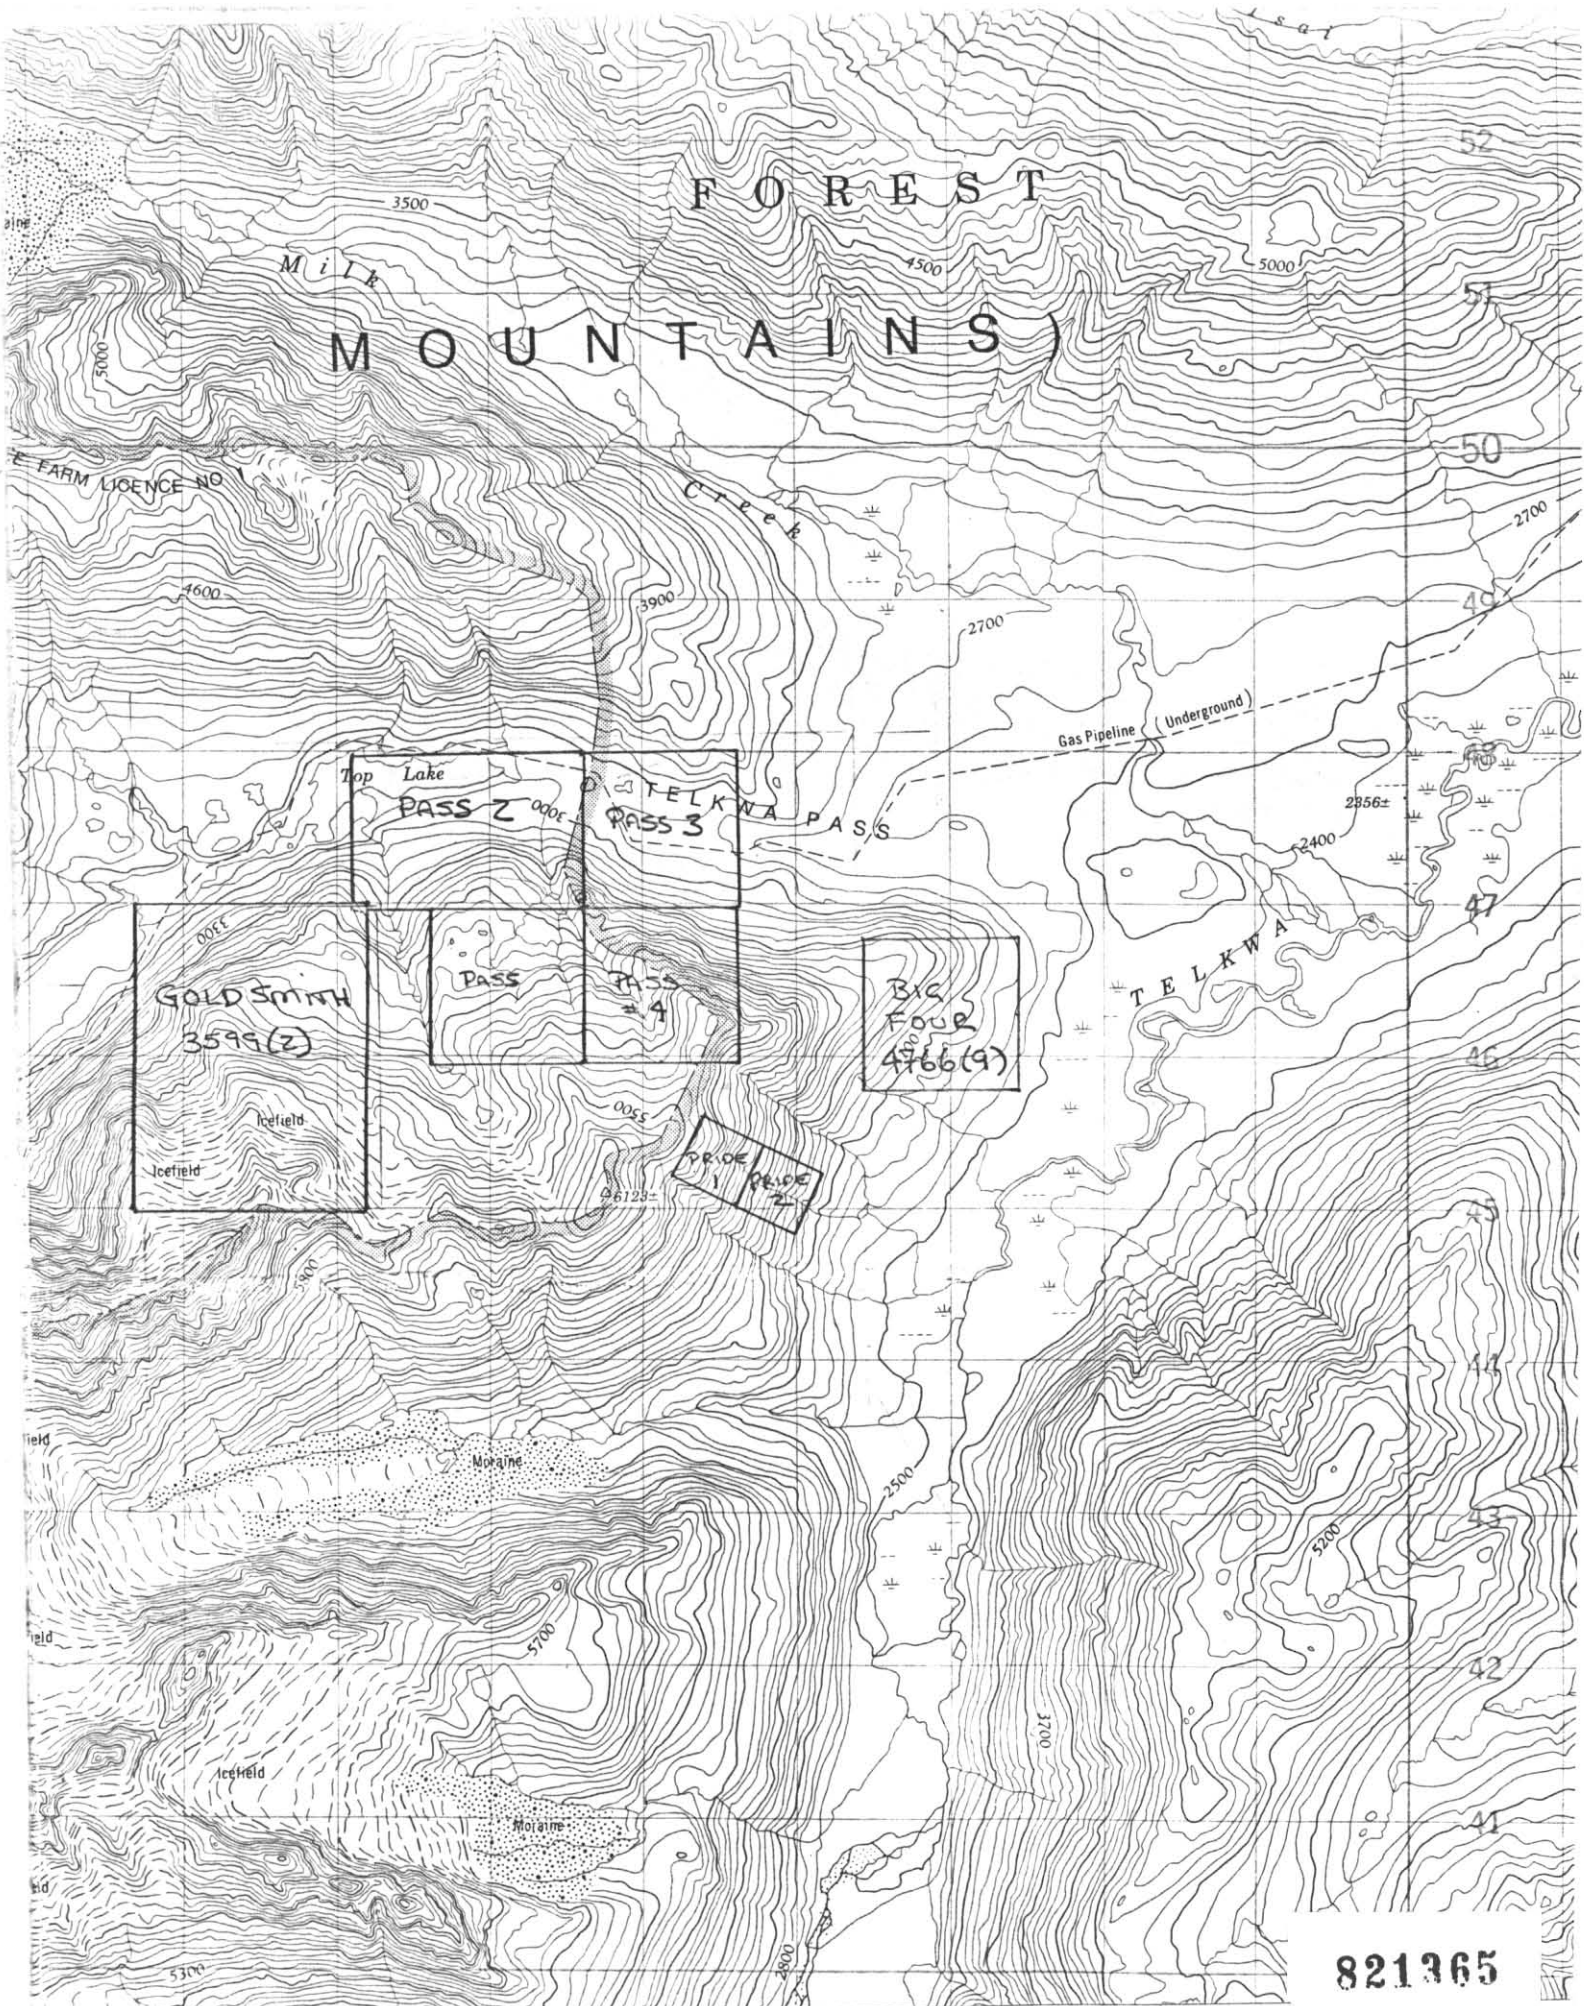

F O R E S T

M O U N T A I N S

821365

83 L/5 82 83 84 85 86 40' ACTUAL. 88 89 90 91  
 CREEK 93 L 12 E 1:50000 LOCATION OF PASS CLAIMS  
 Pride claims Oct 82.