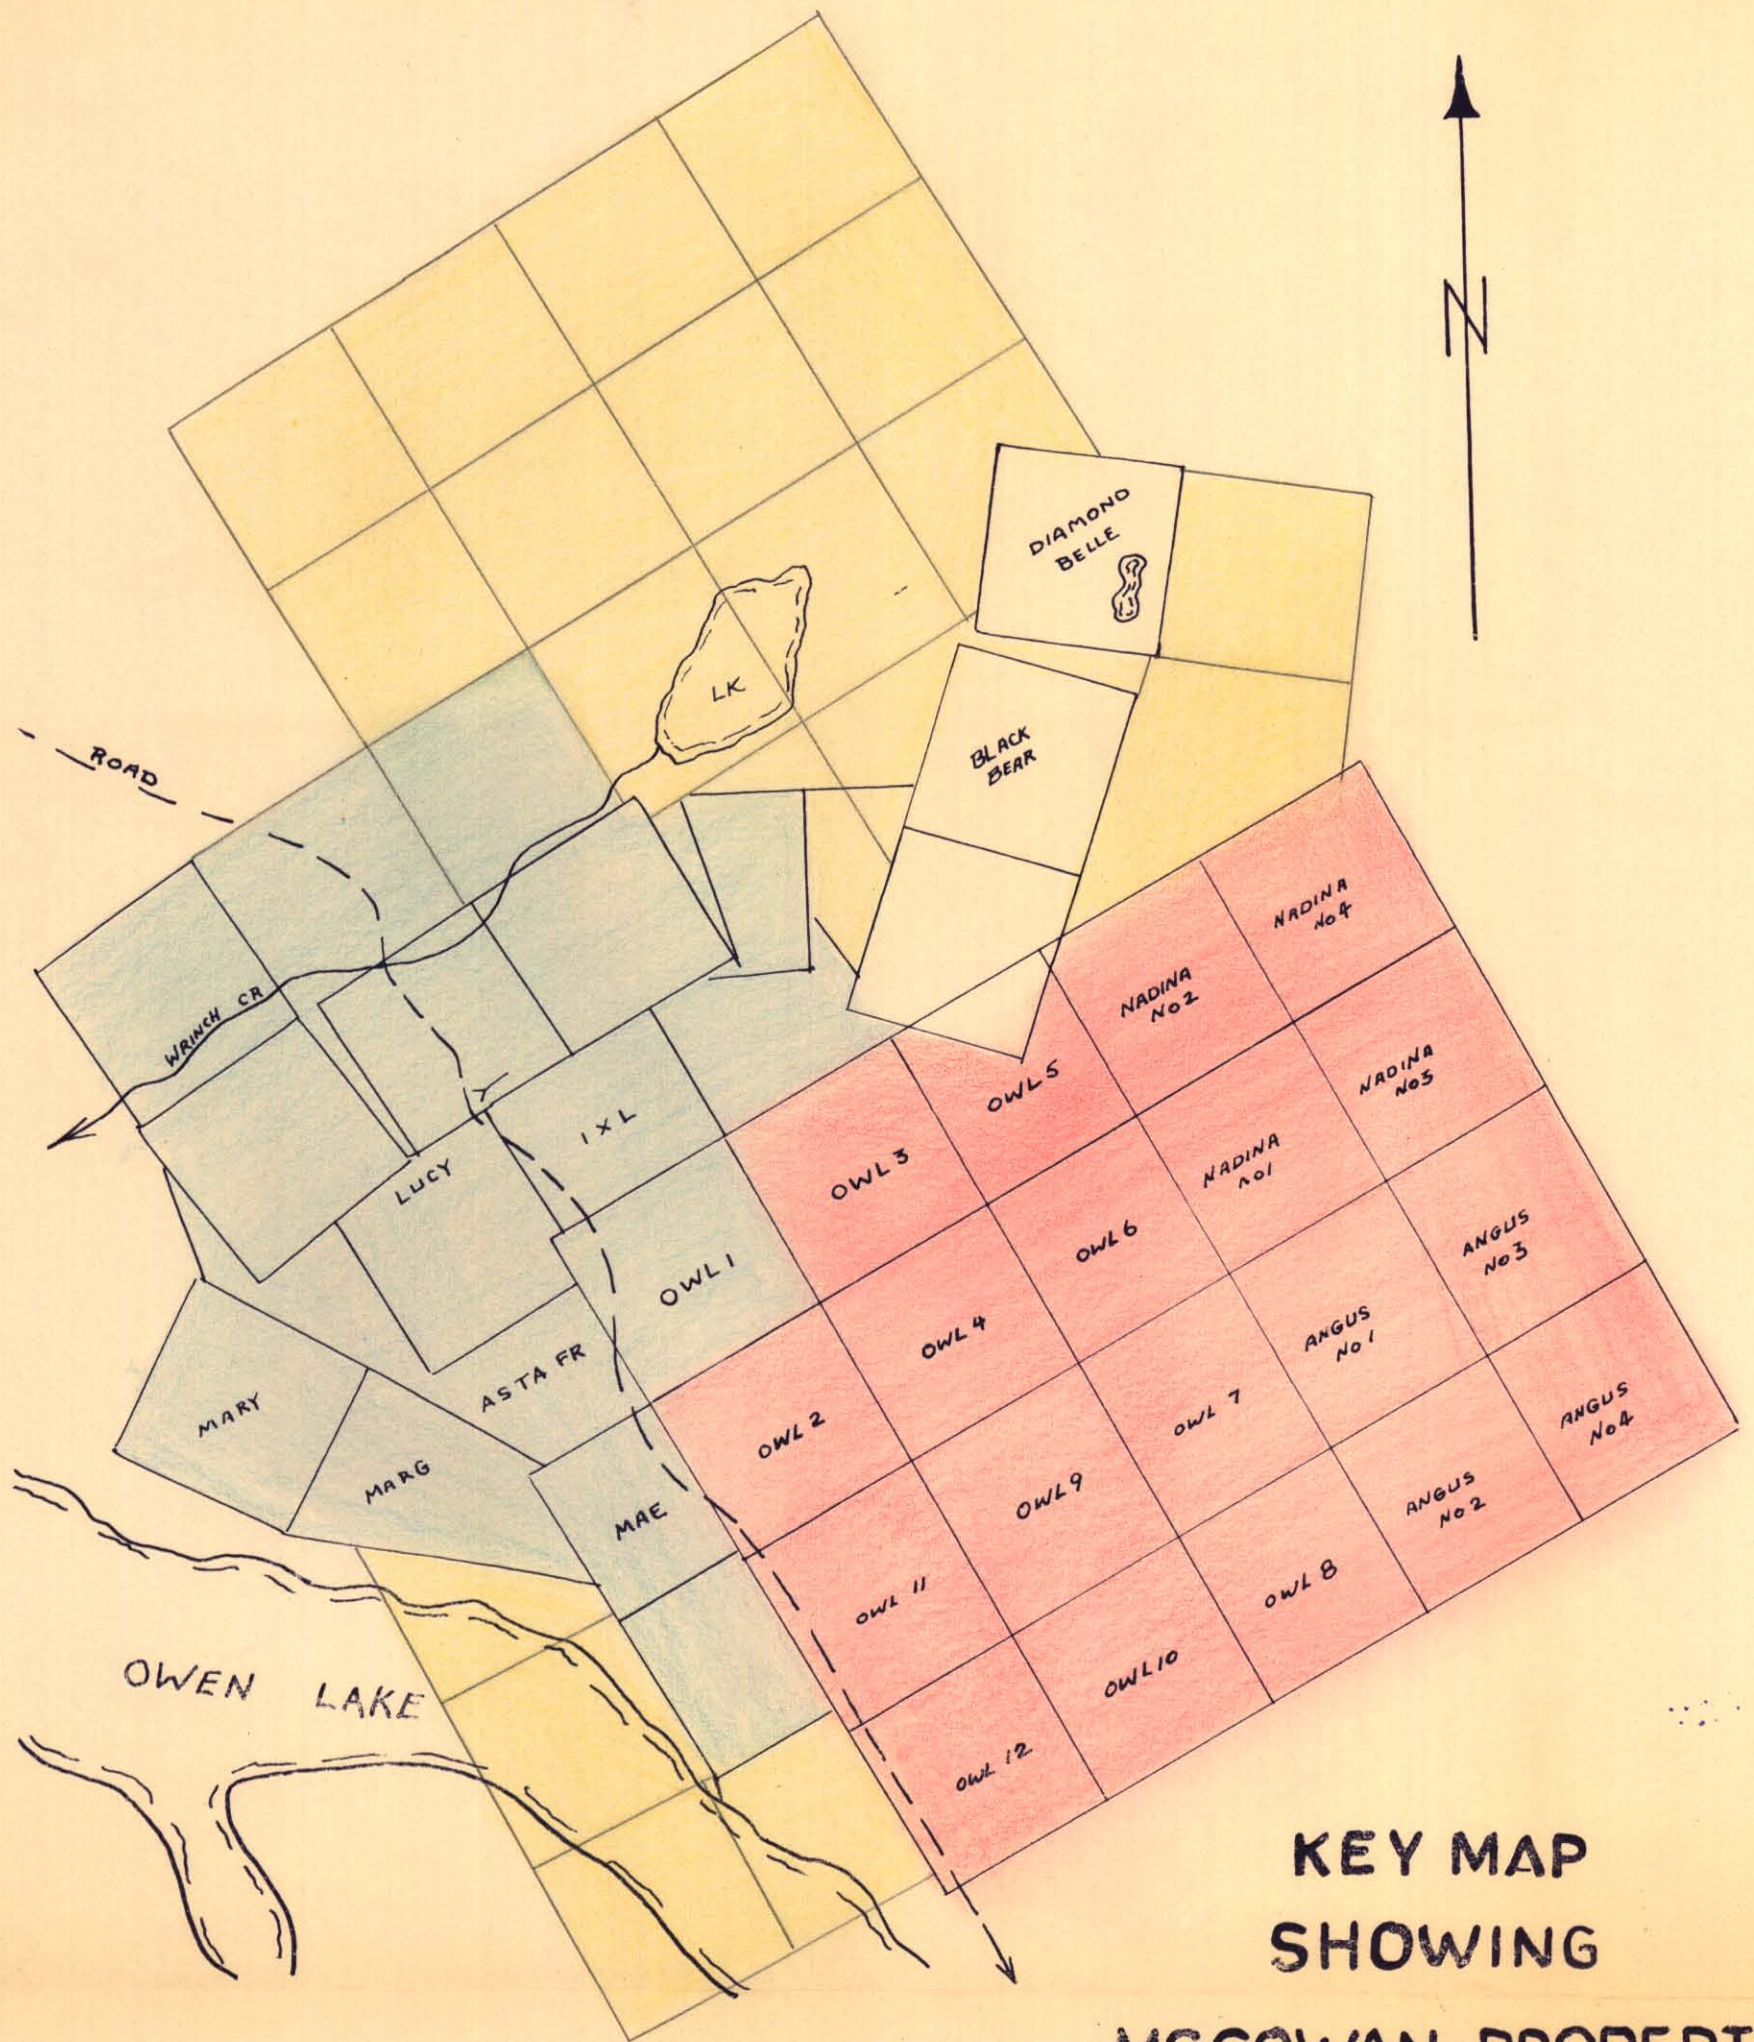

CLAIM OWNERSHIP

- MC GOWAN
- DENISON MINES LTD
- CANEX

**KEY MAP
SHOWING
MCGOWAN PROPERTY**

SCALE 1IN = 1500FT

OWEN LAKE BC

JAN 30/60

TJW

093L102

821235