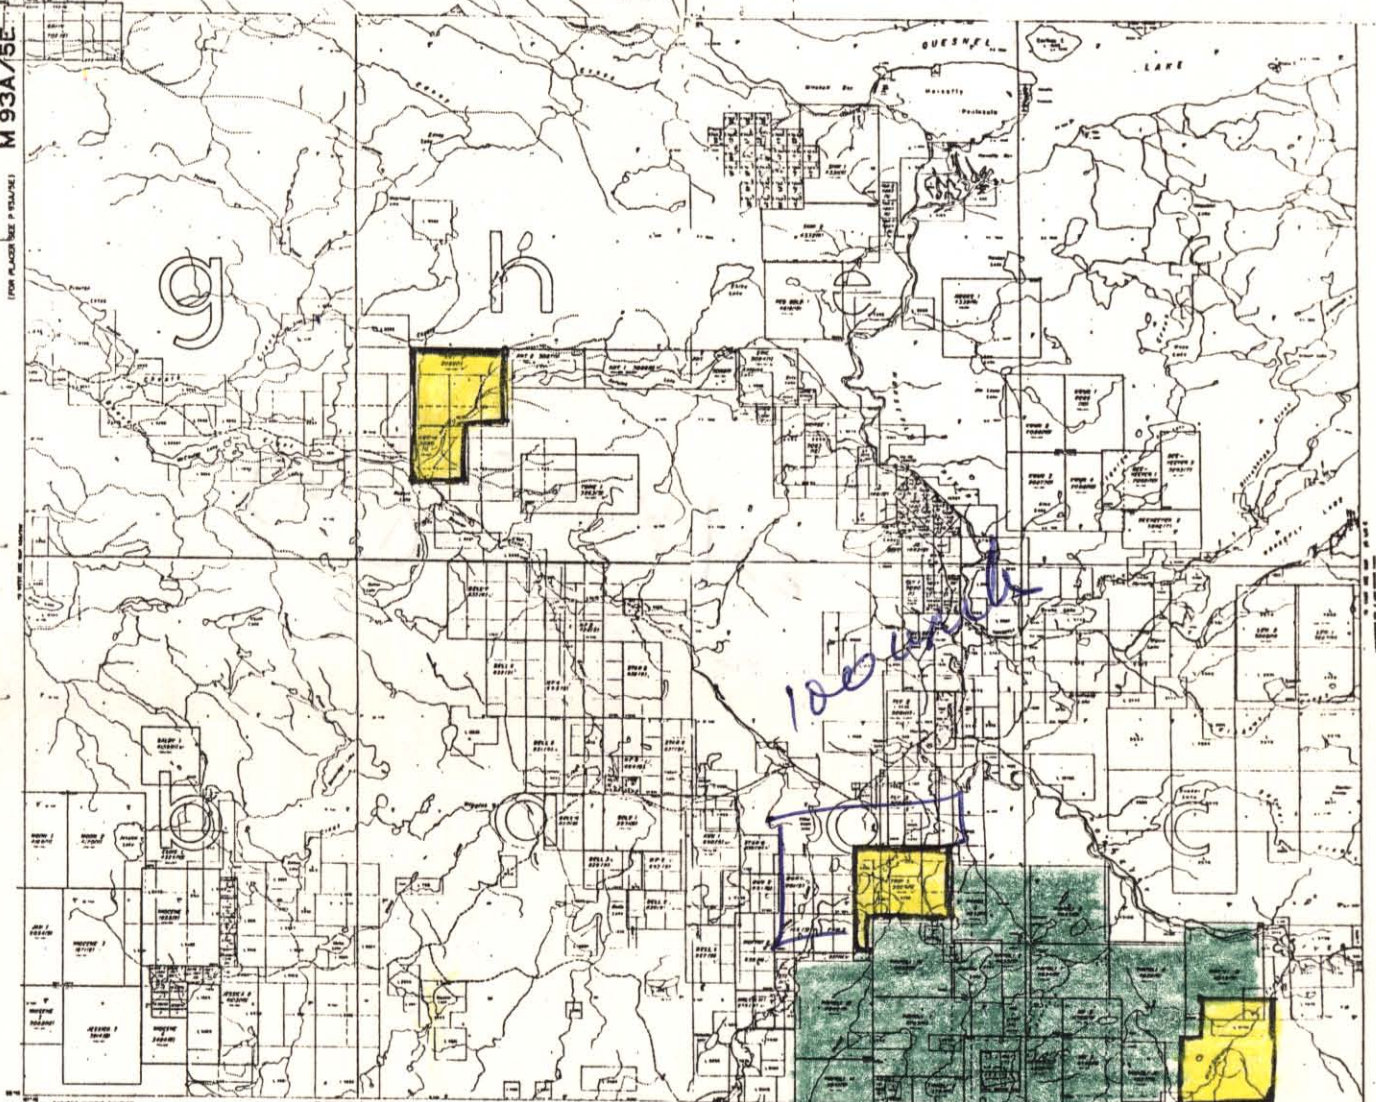

Donegal Property
093A105

Cariboo Area, B.C.

Land Map

Approx. Scale 1 to 200,000

- Asamera Inc
- Dome Mines
- Cariboo Bell
E+B Tech
Highland Crow
- Placer Development
Mega buck
Archer Cathro

821190