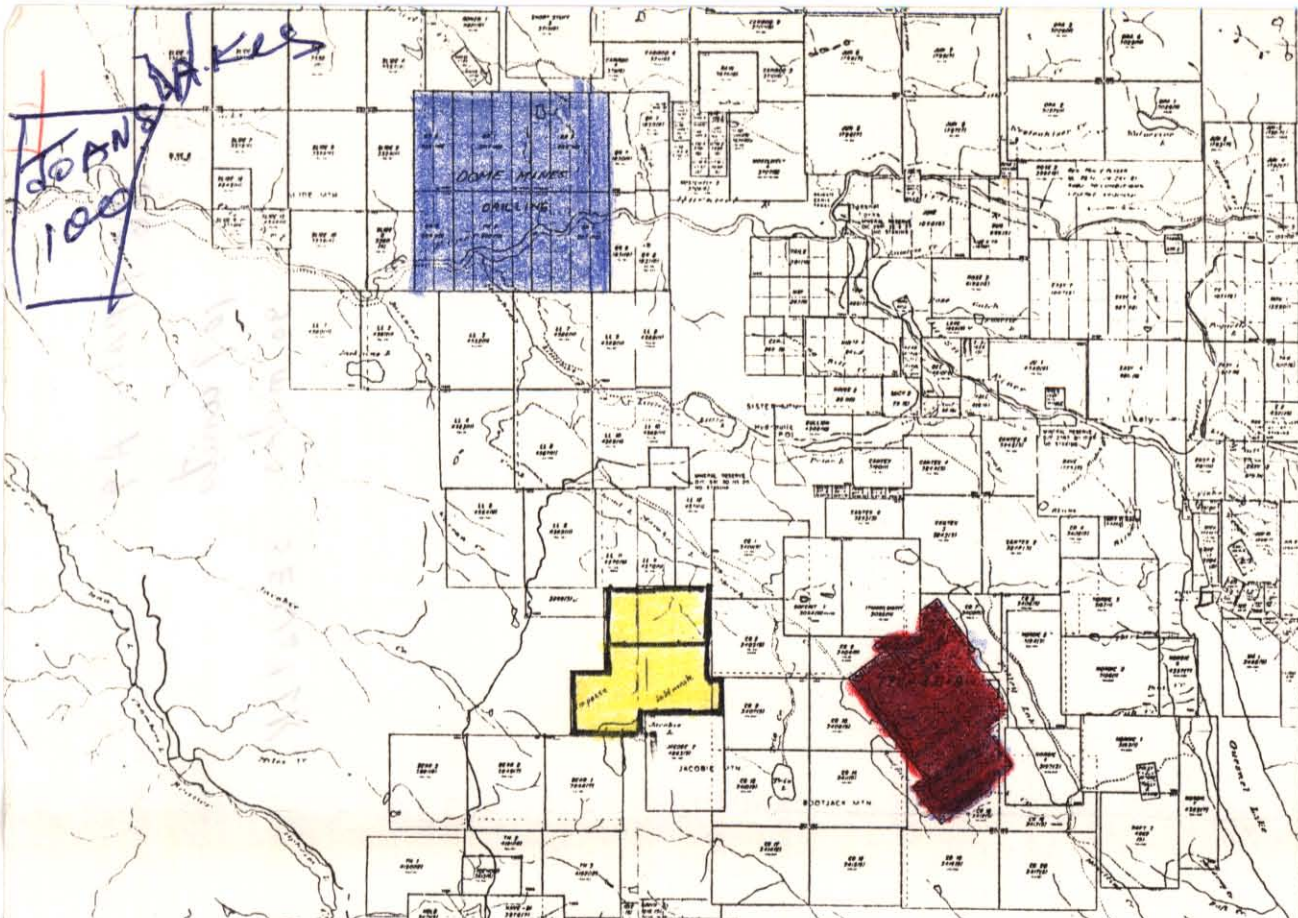

Donegal Property
093A105

Cariboo Area, B.C.

Land Map

Approx. Scale 1 to 200,000

- Asamera Inc
- Dome Mines
- Cariboo Bell
E+B Tech
Highland Crow
- Placer Development
Mega buck
Archer Cathro

821190