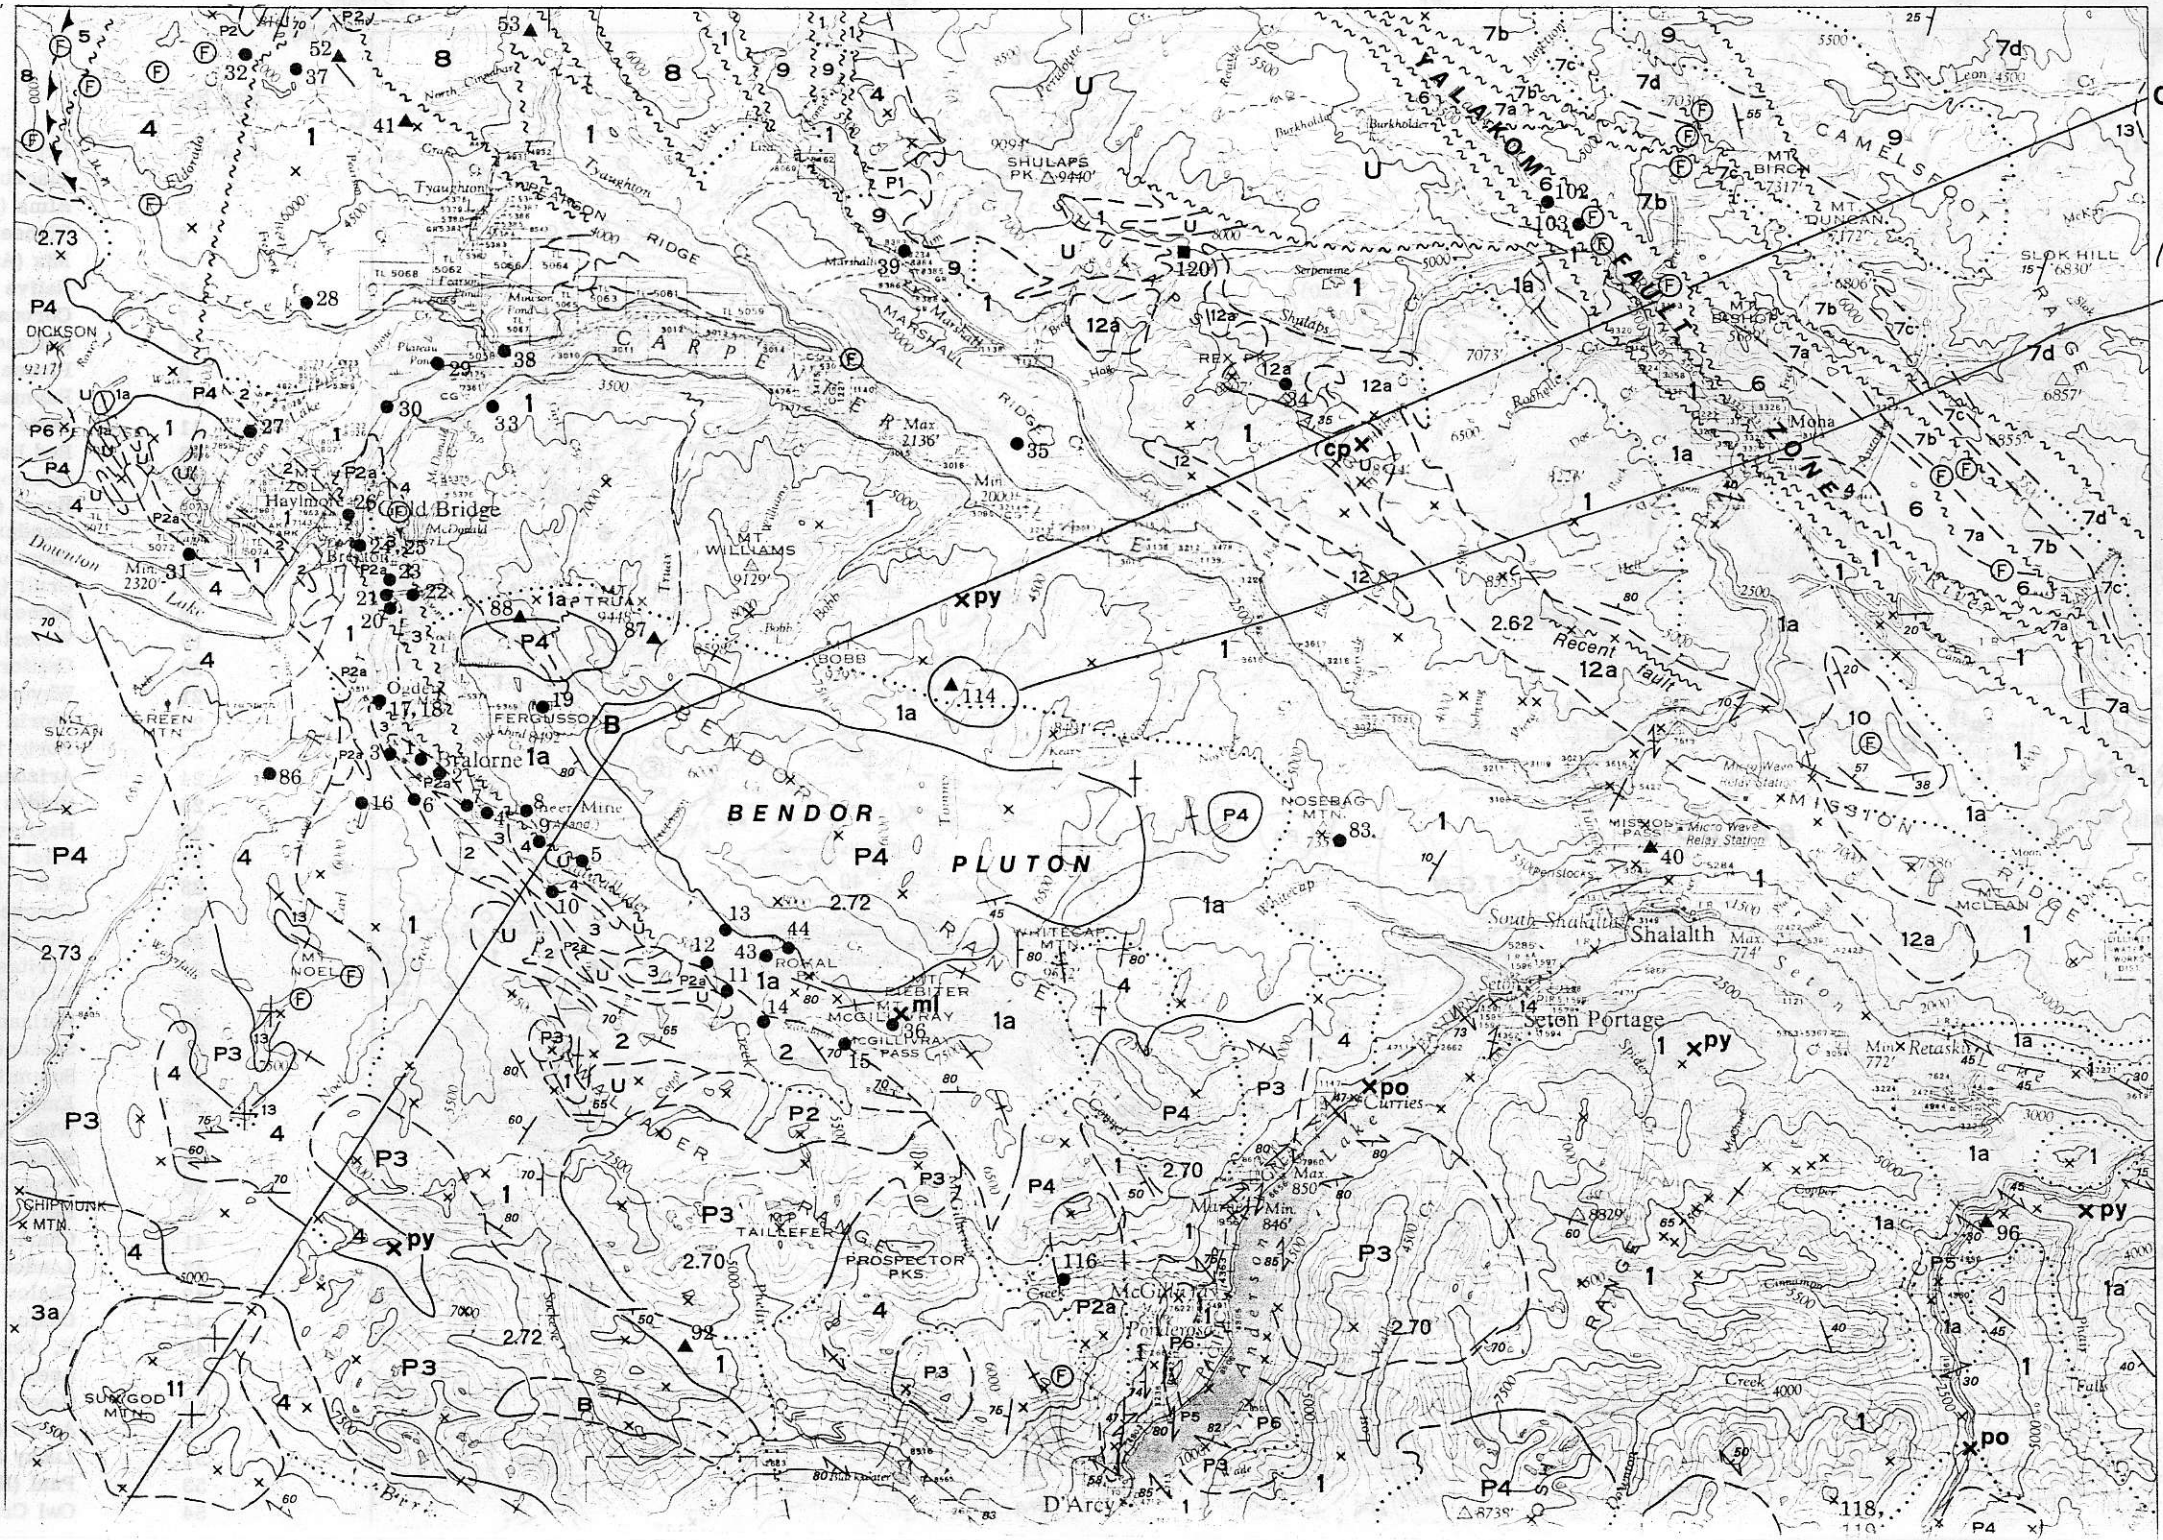

Map No.

92J-	1	
	2	
	3	
	4	
	5	
	6	
	7	
	8	
	9	
	10	
	11	
	12	
	13	
	14	
	15	
	16	
	17	
	18	
	19	
	20	
	21	
	22	
	23	
	24	
	25	
	26	
	27	
	28	
	29	
	30	
	31	
	32	
	33	
	34	
	35	
	36	
	37	
	38	
	39	
	40	
	41	
	42	
	43	
	44	
	46	
	47	
	48	
	49	
	51	
	52	
	54	
	55	

I = Bridge
River
Group.

1a = meta
Bridge
River
Chert
arg
phyllite
gn stone
Lst
schist.

114 = Benboe
Au Ag

820814

re;
rgillite
nassive
ate

rate