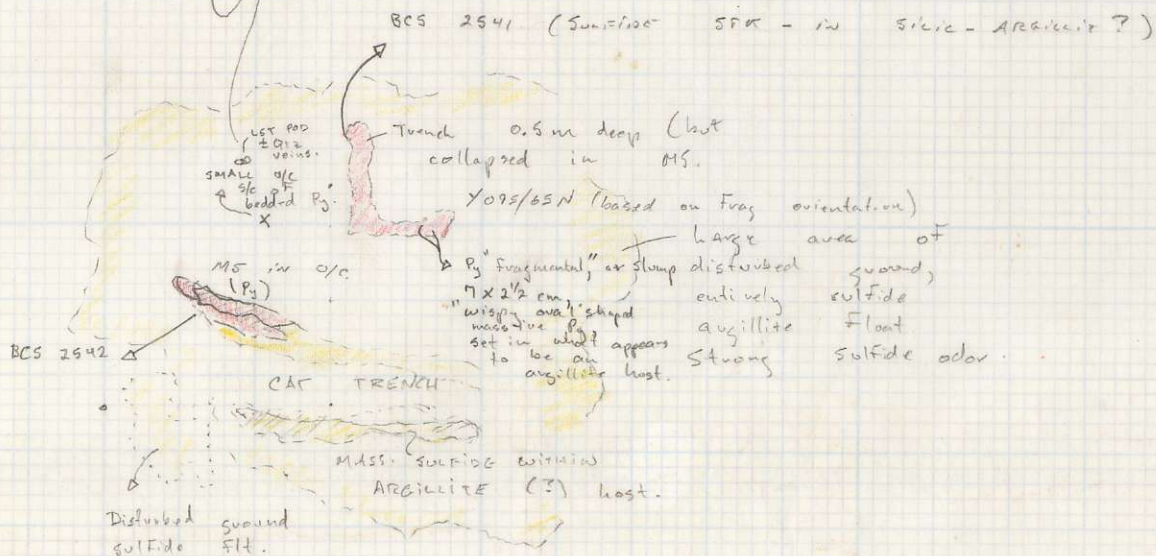

L35

L25

Mount Armour 092P/01  
 MAIN TRENCH (North Trench)

150W

100W

820649