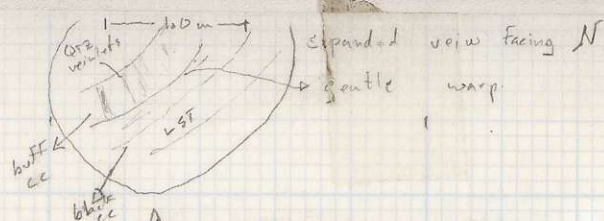

L35

L25

Mount Armour 092P/01  
 MAIN TRENCH (North Trench)

150W

100W

820649