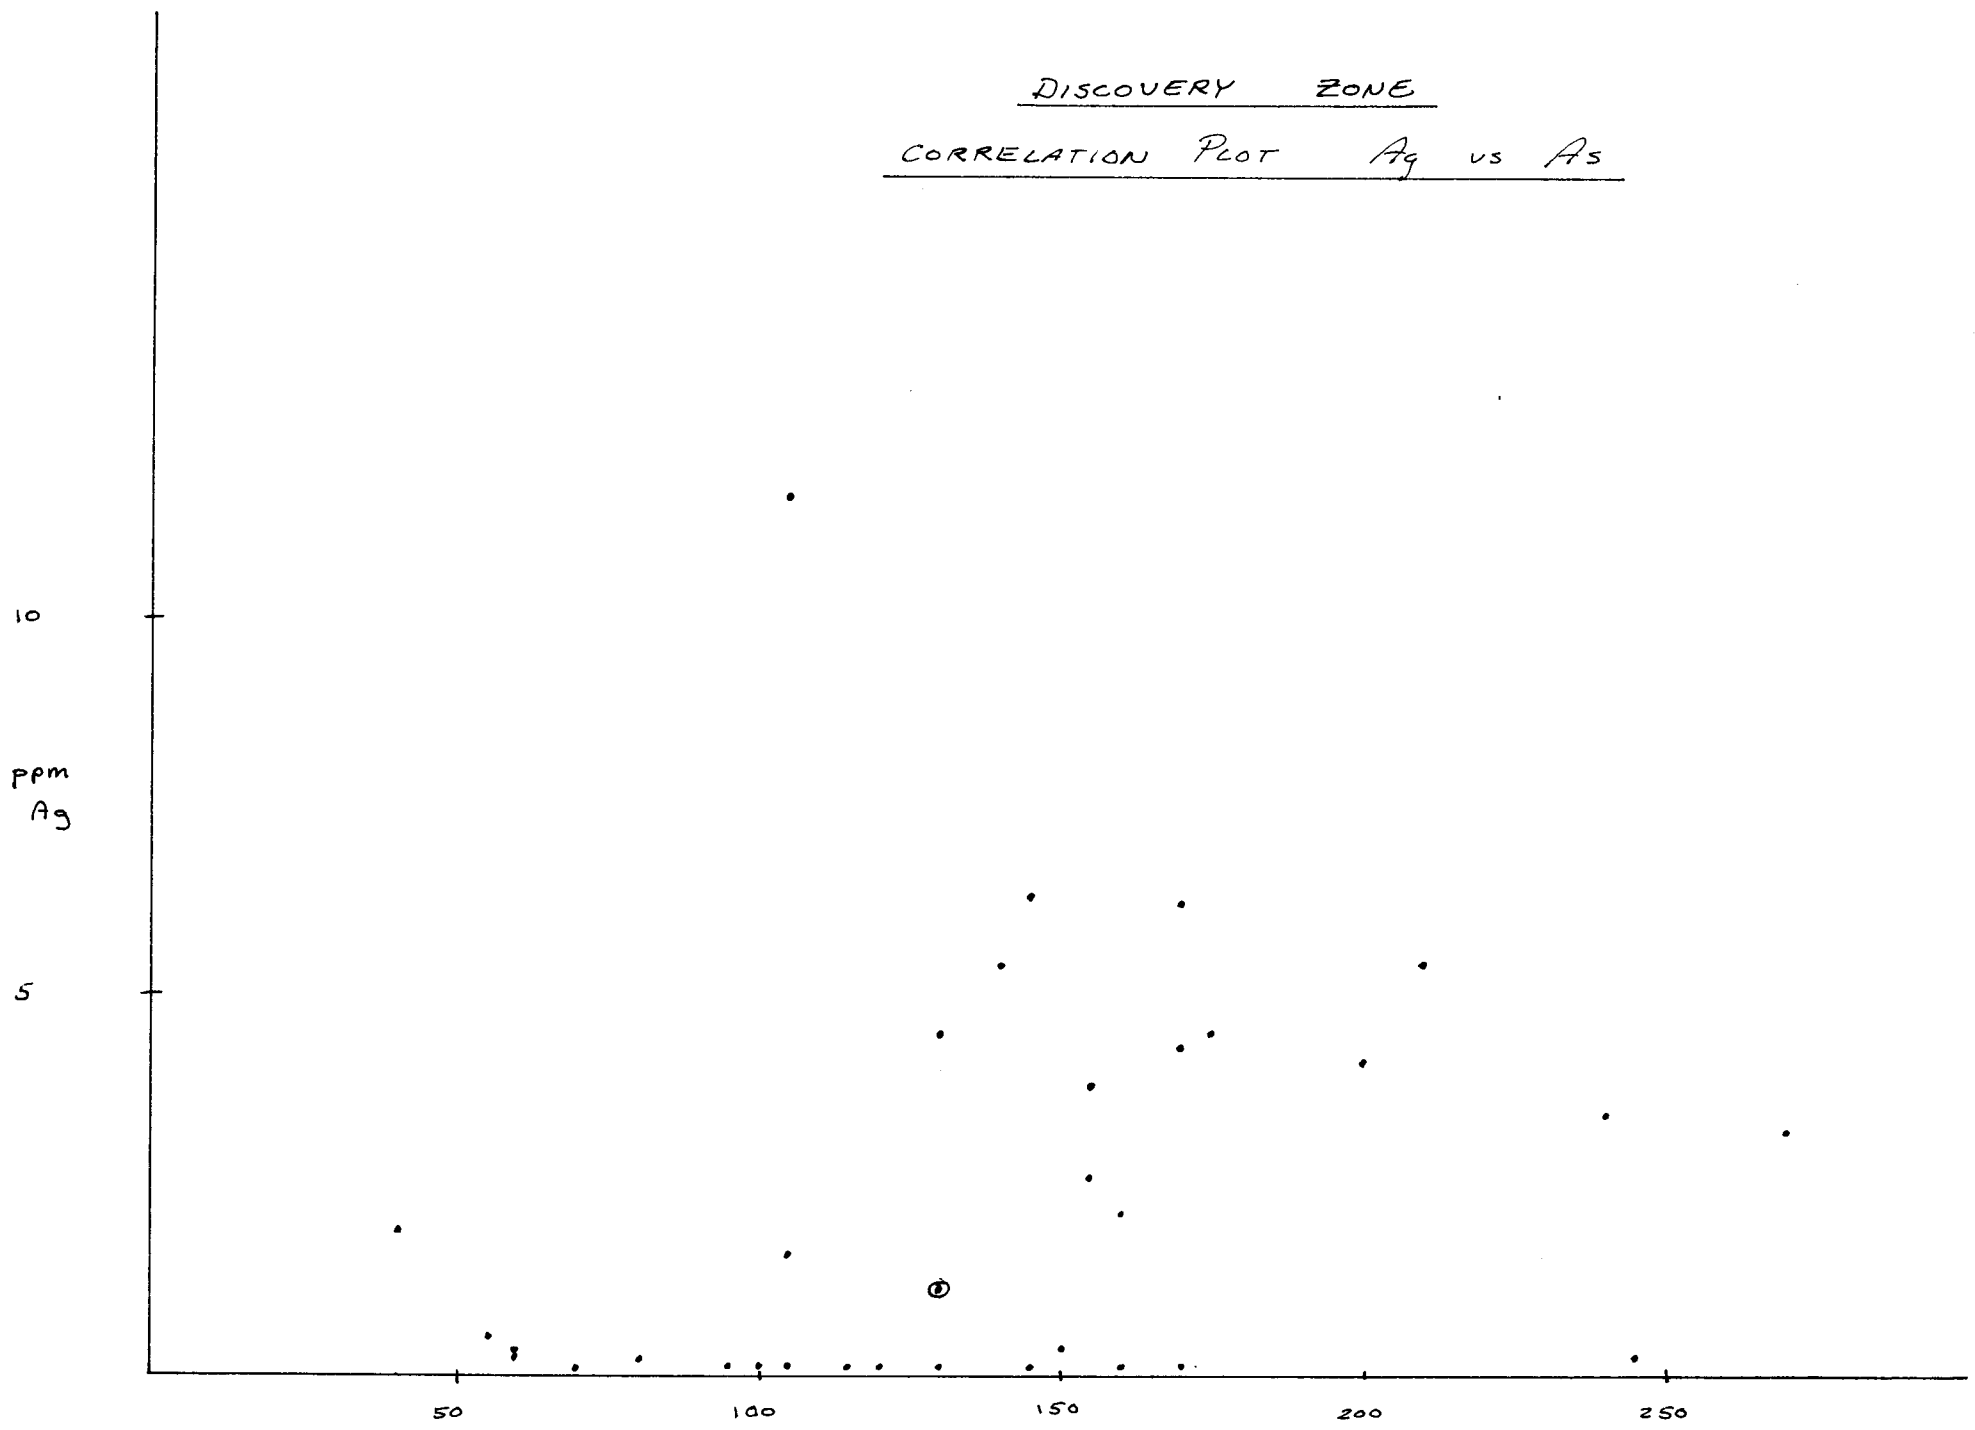

DISCOVERY ZONE
CORRELATION PLOT Ag vs As

As ppm

820582

Hoodoo 104B/14